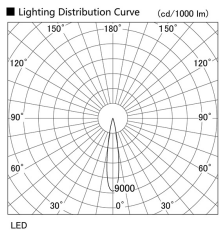

Item no. DD105-2515DB9027

Series Name: Φ 100 Lens type Adjustable downlight, Antiglare

With Dark Mirror Reflector

Installation	Recessed mount
Type	
Fixture wattage	24.3W
Beam angle	17 deg
Color Temp.	2700K
CRI	Ra>90
Luminous	1920 lm
Body	Die-cast aluminum alloy
Body finish	N/A
Trim finish	Black
Reflector finish	Dark Mirror
IP Rate	IP20
Light source	COB module
Input Voltage	AC220~240V
Dimming Type	Non-Dimmable
Certificate	CE, CCC
Cut Hole	100mm

Height (Weight)	
31.8W	152 (0.9kg)
24.3W	152 (0.9kg)
21.0W	115 (0.8kg)
14.0W	115 (0.8kg)