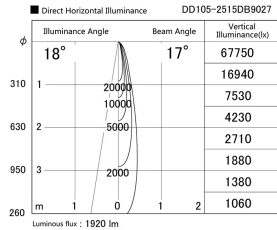

Item no. DD105-2515DB9027

Series Name: Φ 100 Lens type Adjustable downlight, Antiglare

With Dark Mirror Reflector

Installation	Recessed mount
Type	
Fixture wattage	24.3W
Beam angle	17 deg
Color Temp.	2700K
CRI	Ra>90
Luminous	1920 lm
Body	Die-cast aluminum alloy
Body finish	N/A
Trim finish	Black
Reflector finish	Dark Mirror
IP Rate	IP20
Light source	COB module
Input Voltage	AC220~240V
Dimming Type	Non-Dimmable
Certificate	CE, CCC
Cut Hole	100mm

Height (Weight)	
31.8W	152 (0.9kg)
24.3W	152 (0.9kg)
21.0W	115 (0.8kg)
14.0W	115 (0.8kg)