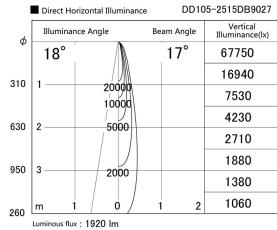

Item no. DD105-2515DB9027

Series Name: Φ 100 Lens type Adjustable downlight, Antiglare

With Dark Mirror Reflector

Installation	Recessed mount
Type	Φ 100 Lens type Adjustable downlight, Antiglare
Fixture wattage	24.3W
Beam angle	17 deg
Color Temp.	2700K
CRI	Ra>90
Luminous	1920 lm
Body	Die-cast aluminum alloy
Body finish	N/A
Trim finish	Black
Reflector finish	Dark Mirror
IP Rate	IP20
Light source	COB module
Input Voltage	AC220~240V
Dimming Type	Non-Dimmable
Certificate	CE, CCC
Cut Hole	100mm

Height (Weight)	
31.8W	152 (0.9kg)
24.3W	152 (0.9kg)
21.0W	115 (0.8kg)
14.0W	115 (0.8kg)