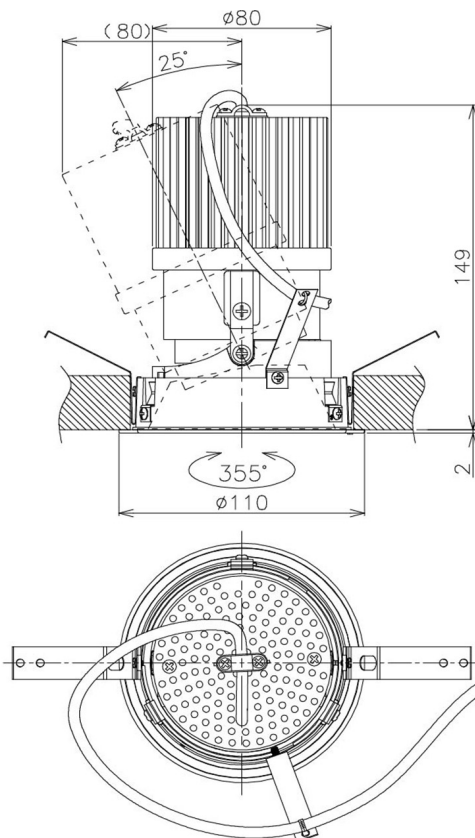

Item no. DD105-2515DB9027

Series Name: Φ 100 Lens type Adjustable downlight, Antiglare

With Dark Mirror Reflector

Installation	Recessed mount
Type	Φ 100 Lens type Adjustable downlight, Antiglare
Fixture wattage	24.3W
Beam angle	17 deg
Color Temp.	2700K
CRI	Ra>90
Luminous	1920 lm
Body	Die-cast aluminum alloy
Body finish	N/A
Trim finish	Black
Reflector finish	Dark Mirror
IP Rate	IP20
Light source	COB module
Input Voltage	AC220~240V
Dimming Type	Non-Dimmable
Certificate	CE, CCC
Cut Hole	100mm

Height (Weight)	
31.8W	152 (0.9kg)
24.3W	152 (0.9kg)
21.0W	115 (0.8kg)
14.0W	115 (0.8kg)