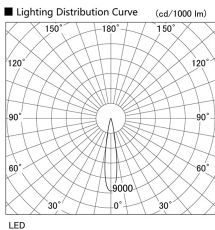

Item no. DD105-2515DB9027

Series Name: Φ 100 Lens type Adjustable downlight, Antiglare

With Dark Mirror Reflector

Installation	Recessed mount
Type	Φ 100 Lens type Adjustable downlight, Antiglare
Fixture wattage	24.3W
Beam angle	17 deg
Color Temp.	2700K
CRI	Ra>90
Luminous	1920 lm
Body	Die-cast aluminum alloy
Body finish	N/A
Trim finish	Black
Reflector finish	Dark Mirror
IP Rate	IP20
Light source	COB module
Input Voltage	AC220~240V
Dimming Type	Non-Dimmable
Certificate	CE, CCC
Cut Hole	100mm

Height (Weight)	
31.8W	152 (0.9kg)
24.3W	152 (0.9kg)
21.0W	115 (0.8kg)
14.0W	115 (0.8kg)