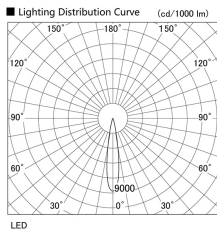

Item no. DD105-2515DB9030

Series Name: Φ 100 Lens type Adjustable downlight, Antiglare

With Dark Mirror Reflector

Installation	Recessed mount
Type	
Fixture wattage	24.3W
Beam angle	17 deg
Color Temp.	3000K
CRI	Ra>90
Luminous	2000 lm
Body	Die-cast aluminum alloy
Body finish	N/A
Trim finish	Black
Reflector finish	Dark Mirror
IP Rate	IP20
Light source	COB module
Input Voltage	AC220~240V
Dimming Type	Non-Dimmable
Certificate	CE, CCC
Cut Hole	100mm

Height (Weight)	
31.8W	152 (0.9kg)
24.3W	152 (0.9kg)
21.0W	115 (0.8kg)
14.0W	115 (0.8kg)