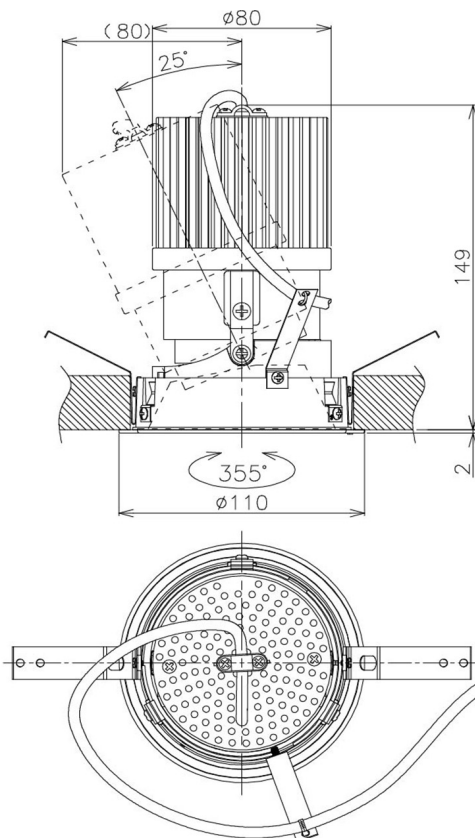

Item no. DD105-2515DB9030

Series Name: Φ 100 Lens type Adjustable downlight, Antiglare

With Dark Mirror Reflector

Installation	Recessed mount
Type	Φ 100 Lens type Adjustable downlight, Antiglare
Fixture wattage	24.3W
Beam angle	17 deg
Color Temp.	3000K
CRI	Ra>90
Luminous	2000 lm
Body	Die-cast aluminum alloy
Body finish	N/A
Trim finish	Black
Reflector finish	Dark Mirror
IP Rate	IP20
Light source	COB module
Input Voltage	AC220~240V
Dimming Type	Non-Dimmable
Certificate	CE, CCC
Cut Hole	100mm

Height (Weight)	
31.8W	152 (0.9kg)
24.3W	152 (0.9kg)
21.0W	115 (0.8kg)
14.0W	115 (0.8kg)