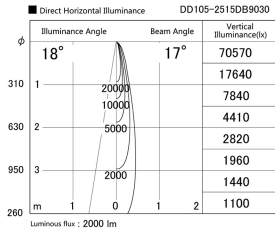

Item no. DD105-2515DB9030

Series Name: Φ 100 Lens type Adjustable downlight, Antiglare

With Dark Mirror Reflector

Installation	Recessed mount
Type	Φ 100 Lens type Adjustable downlight, Antiglare
Fixture wattage	24.3W
Beam angle	17 deg
Color Temp.	3000K
CRI	Ra>90
Luminous	2000 lm
Body	Die-cast aluminum alloy
Body finish	N/A
Trim finish	Black
Reflector finish	Dark Mirror
IP Rate	IP20
Light source	COB module
Input Voltage	AC220~240V
Dimming Type	Non-Dimmable
Certificate	CE, CCC
Cut Hole	100mm

Height (Weight)	
31.8W	152 (0.9kg)
24.3W	152 (0.9kg)
21.0W	115 (0.8kg)
14.0W	115 (0.8kg)