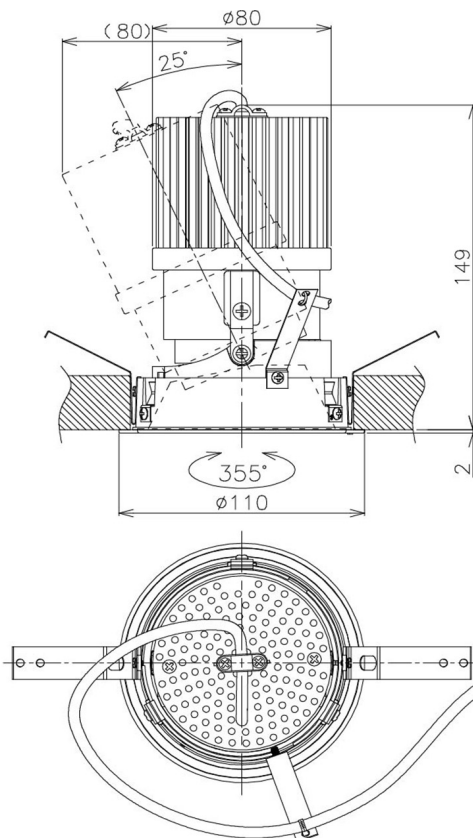

Item no. DD105-2515DB9030

Series Name: Φ 100 Lens type Adjustable downlight, Antiglare

With Dark Mirror Reflector

Installation	Recessed mount
Type	
Fixture wattage	24.3W
Beam angle	17 deg
Color Temp.	3000K
CRI	Ra>90
Luminous	2000 lm
Body	Die-cast aluminum alloy
Body finish	N/A
Trim finish	Black
Reflector finish	Dark Mirror
IP Rate	IP20
Light source	COB module
Input Voltage	AC220~240V
Dimming Type	Non-Dimmable
Certificate	CE, CCC
Cut Hole	100mm

Height (Weight)	
31.8W	152 (0.9kg)
24.3W	152 (0.9kg)
21.0W	115 (0.8kg)
14.0W	115 (0.8kg)