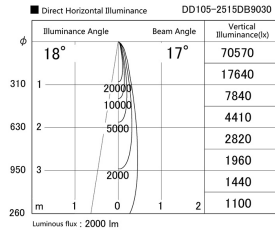

Item no. DD105-2515DB9030

Series Name: Φ 100 Lens type Adjustable downlight, Antiglare

With Dark Mirror Reflector

Installation	Recessed mount
Type	
Fixture wattage	24.3W
Beam angle	17 deg
Color Temp.	3000K
CRI	Ra>90
Luminous	2000 lm
Body	Die-cast aluminum alloy
Body finish	N/A
Trim finish	Black
Reflector finish	Dark Mirror
IP Rate	IP20
Light source	COB module
Input Voltage	AC220~240V
Dimming Type	Non-Dimmable
Certificate	CE, CCC
Cut Hole	100mm

Height (Weight)	
31.8W	152 (0.9kg)
24.3W	152 (0.9kg)
21.0W	115 (0.8kg)
14.0W	115 (0.8kg)