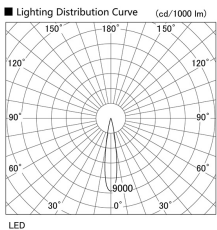

Item no. DD105-2515DB9030

Series Name: Φ 100 Lens type Adjustable downlight, Antiglare

With Dark Mirror Reflector

Installation	Recessed mount
Type	Φ 100 Lens type Adjustable downlight, Antiglare
Fixture wattage	24.3W
Beam angle	17 deg
Color Temp.	3000K
CRI	Ra>90
Luminous	2000 lm
Body	Die-cast aluminum alloy
Body finish	N/A
Trim finish	Black
Reflector finish	Dark Mirror
IP Rate	IP20
Light source	COB module
Input Voltage	AC220~240V
Dimming Type	Non-Dimmable
Certificate	CE, CCC
Cut Hole	100mm

Height (Weight)	
31.8W	152 (0.9kg)
24.3W	152 (0.9kg)
21.0W	115 (0.8kg)
14.0W	115 (0.8kg)