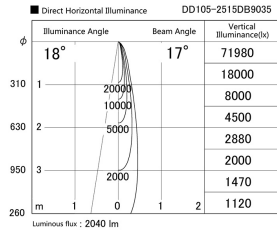

Item no. DD105-2515DB9035

Series Name: Φ 100 Lens type Adjustable downlight, Antiglare

With Dark Mirror Reflector

Installation	Recessed mount
Type	
Fixture wattage	24.3W
Beam angle	17 deg
Color Temp.	3500K
CRI	Ra>90
Luminous	2040 lm
Body	Die-cast aluminum alloy
Body finish	N/A
Trim finish	Black
Reflector finish	Dark Mirror
IP Rate	IP20
Light source	COB module
Input Voltage	AC220~240V
Dimming Type	Non-Dimmable
Certificate	CE, CCC
Cut Hole	100mm

Height (Weight)	
31.8W	152 (0.9kg)
24.3W	152 (0.9kg)
21.0W	115 (0.8kg)
14.0W	115 (0.8kg)