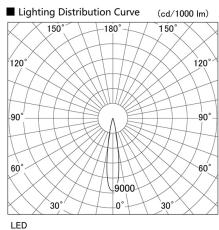

Item no. DD105-2515DB9035

Series Name: Φ 100 Lens type Adjustable downlight, Antiglare

With Dark Mirror Reflector

Installation	Recessed mount
Type	
Fixture wattage	24.3W
Beam angle	17 deg
Color Temp.	3500K
CRI	Ra>90
Luminous	2040 lm
Body	Die-cast aluminum alloy
Body finish	N/A
Trim finish	Black
Reflector finish	Dark Mirror
IP Rate	IP20
Light source	COB module
Input Voltage	AC220~240V
Dimming Type	Non-Dimmable
Certificate	CE, CCC
Cut Hole	100mm

Height (Weight)	
31.8W	152 (0.9kg)
24.3W	152 (0.9kg)
21.0W	115 (0.8kg)
14.0W	115 (0.8kg)