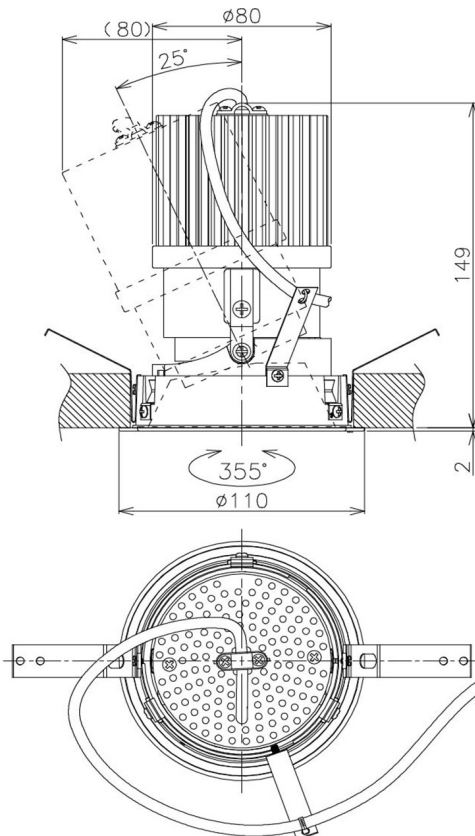

Item no. DD105-2515DB9040

Series Name:  $\Phi$ 100 Lens type Adjustable downlight, Antiglare

With Dark Mirror Reflector

Installation	Recessed mount
Type	
Fixture wattage	24.3W
Beam angle	17 deg
Color Temp.	4000K
CRI	Ra>90
Luminous	2060 lm
Body	Die-cast aluminum alloy
Body finish	N/A
Trim finish	Black
Reflector finish	Dark Mirror
IP Rate	IP20
Light source	COB module
Input Voltage	AC220~240V
Dimming Type	Non-Dimmable
Certificate	CE, CCC
Cut Hole	100mm

Height (Weight)	
31.8W	152 (0.9kg)
24.3W	152 (0.9kg)
21.0W	115 (0.8kg)
14.0W	115 (0.8kg)