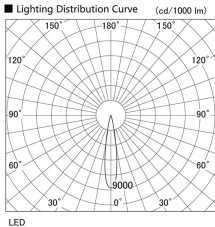

Item no. DD105-2515DB9040

Series Name:  $\Phi$ 100 Lens type Adjustable downlight, Antiglare

With Dark Mirror Reflector

Installation	Recessed mount
Type	
Fixture wattage	24.3W
Beam angle	17 deg
Color Temp.	4000K
CRI	Ra>90
Luminous	2060 lm
Body	Die-cast aluminum alloy
Body finish	N/A
Trim finish	Black
Reflector finish	Dark Mirror
IP Rate	IP20
Light source	COB module
Input Voltage	AC220~240V
Dimming Type	Non-Dimmable
Certificate	CE, CCC
Cut Hole	100mm

Height (Weight)	
31.8W	152 (0.9kg)
24.3W	152 (0.9kg)
21.0W	115 (0.8kg)
14.0W	115 (0.8kg)