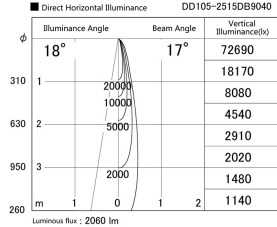

Item no. DD105-2515DB9040

Series Name:  $\Phi$ 100 Lens type Adjustable downlight, Antiglare

With Dark Mirror Reflector

Installation	Recessed mount
Type	
Fixture wattage	24.3W
Beam angle	17 deg
Color Temp.	4000K
CRI	Ra>90
Luminous	2060 lm
Body	Die-cast aluminum alloy
Body finish	N/A
Trim finish	Black
Reflector finish	Dark Mirror
IP Rate	IP20
Light source	COB module
Input Voltage	AC220~240V
Dimming Type	Non-Dimmable
Certificate	CE, CCC
Cut Hole	100mm

Height (Weight)	
31.8W	152 (0.9kg)
24.3W	152 (0.9kg)
21.0W	115 (0.8kg)
14.0W	115 (0.8kg)