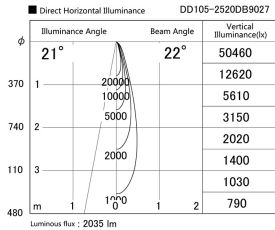

Item no. DD105-2520DB9027

Series Name: Φ 100 Lens type Adjustable downlight, Antiglare

With Dark Mirror Reflector

Installation	Recessed mount
Type	Φ 100 Lens type Adjustable downlight, Antiglare
Fixture wattage	24.3W
Beam angle	22 deg
Color Temp.	2700K
CRI	Ra>90
Luminous	2035 lm
Body	Die-cast aluminum alloy
Body finish	N/A
Trim finish	Black
Reflector finish	Dark Mirror
IP Rate	IP20
Light source	COB module
Input Voltage	AC220~240V
Dimming Type	Non-Dimmable
Certificate	CE, CCC
Cut Hole	100mm

Height (Weight)	
31.8W	152 (0.9kg)
24.3W	152 (0.9kg)
21.0W	115 (0.8kg)
14.0W	115 (0.8kg)