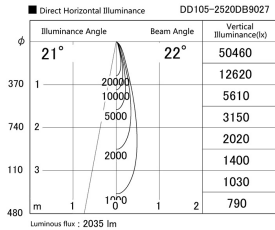

Item no. DD105-2520DB9027

Series Name: Φ 100 Lens type Adjustable downlight, Antiglare

With Dark Mirror Reflector

Installation	Recessed mount
Type	
Fixture wattage	24.3W
Beam angle	22 deg
Color Temp.	2700K
CRI	Ra>90
Luminous	2035 lm
Body	Die-cast aluminum alloy
Body finish	N/A
Trim finish	Black
Reflector finish	Dark Mirror
IP Rate	IP20
Light source	COB module
Input Voltage	AC220~240V
Dimming Type	Non-Dimmable
Certificate	CE, CCC
Cut Hole	100mm

Height (Weight)	
31.8W	152 (0.9kg)
24.3W	152 (0.9kg)
21.0W	115 (0.8kg)
14.0W	115 (0.8kg)