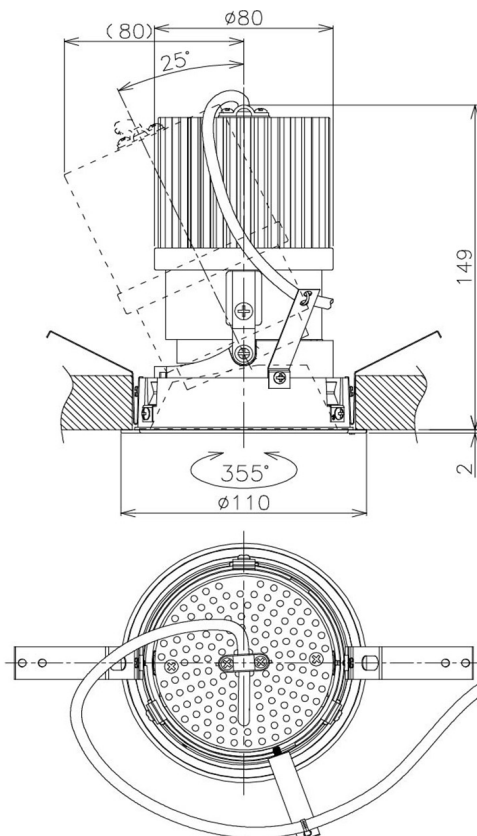

Item no. DD105-2520DB9027

Series Name: Φ 100 Lens type Adjustable downlight, Antiglare

With Dark Mirror Reflector

Installation	Recessed mount
Type	Φ 100 Lens type Adjustable downlight, Antiglare
Fixture wattage	24.3W
Beam angle	22 deg
Color Temp.	2700K
CRI	Ra>90
Luminous	2035 lm
Body	Die-cast aluminum alloy
Body finish	N/A
Trim finish	Black
Reflector finish	Dark Mirror
IP Rate	IP20
Light source	COB module
Input Voltage	AC220~240V
Dimming Type	Non-Dimmable
Certificate	CE, CCC
Cut Hole	100mm

Height (Weight)	
31.8W	152 (0.9kg)
24.3W	152 (0.9kg)
21.0W	115 (0.8kg)
14.0W	115 (0.8kg)