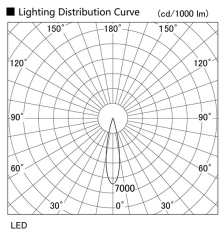

Item no. DD105-2520DB9027

Series Name: Φ 100 Lens type Adjustable downlight, Antiglare

With Dark Mirror Reflector

Installation	Recessed mount
Type	
Fixture wattage	24.3W
Beam angle	22 deg
Color Temp.	2700K
CRI	Ra>90
Luminous	2035 lm
Body	Die-cast aluminum alloy
Body finish	N/A
Trim finish	Black
Reflector finish	Dark Mirror
IP Rate	IP20
Light source	COB module
Input Voltage	AC220~240V
Dimming Type	Non-Dimmable
Certificate	CE, CCC
Cut Hole	100mm

Height (Weight)	
31.8W	152 (0.9kg)
24.3W	152 (0.9kg)
21.0W	115 (0.8kg)
14.0W	115 (0.8kg)