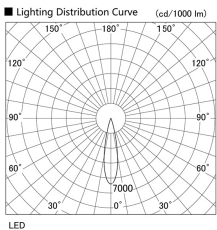

Item no. DD105-2520DB9027

Series Name: Φ 100 Lens type Adjustable downlight, Antiglare

With Dark Mirror Reflector

Installation	Recessed mount
Type	Φ 100 Lens type Adjustable downlight, Antiglare
Fixture wattage	24.3W
Beam angle	22 deg
Color Temp.	2700K
CRI	Ra>90
Luminous	2035 lm
Body	Die-cast aluminum alloy
Body finish	N/A
Trim finish	Black
Reflector finish	Dark Mirror
IP Rate	IP20
Light source	COB module
Input Voltage	AC220~240V
Dimming Type	Non-Dimmable
Certificate	CE, CCC
Cut Hole	100mm

Height (Weight)	
31.8W	152 (0.9kg)
24.3W	152 (0.9kg)
21.0W	115 (0.8kg)
14.0W	115 (0.8kg)