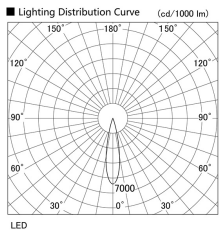

Item no. DD105-2520DB9030

Series Name:  $\Phi$ 100 Lens type Adjustable downlight, Antiglare

With Dark Mirror Reflector

Installation	Recessed mount
Type	$\Phi$ 100 Lens type Adjustable downlight, Antiglare
Fixture wattage	24.3W
Beam angle	22 deg
Color Temp.	3000K
CRI	Ra>90
Luminous	2120 lm
Body	Die-cast aluminum alloy
Body finish	N/A
Trim finish	Black
Reflector finish	Dark Mirror
IP Rate	IP20
Light source	COB module
Input Voltage	AC220~240V
Dimming Type	Non-Dimmable
Certificate	CE, CCC
Cut Hole	100mm

Height (Weight)	
31.8W	152 (0.9kg)
24.3W	152 (0.9kg)
21.0W	115 (0.8kg)
14.0W	115 (0.8kg)