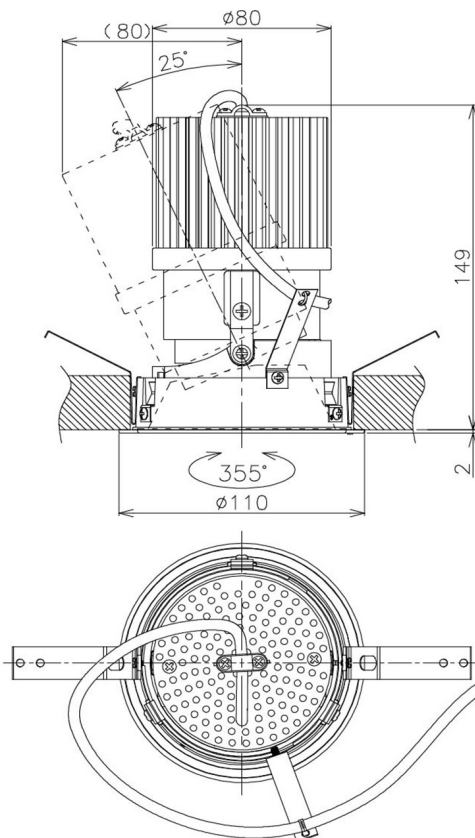

Item no. DD105-2520DB9030

Series Name: Φ 100 Lens type Adjustable downlight, Antiglare

With Dark Mirror Reflector

Illuminance Angle	Beam Angle	Vertical Illuminance(lx)
ϕ 21°	22°	52570
370	1	13140
740	2	5840
110	3	3290
140	4	2100
170	5	1460
200	6	1070
230	7	820

Luminous flux : 2120 lm

Installation	Recessed mount
Type	
Fixture wattage	24.3W
Beam angle	22 deg
Color Temp.	3000K
CRI	Ra>90
Luminous	2120 lm
Body	Die-cast aluminum alloy
Body finish	N/A
Trim finish	Black
Reflector finish	Dark Mirror
IP Rate	IP20
Light source	COB module
Input Voltage	AC220~240V
Dimming Type	Non-Dimmable
Certificate	CE, CCC
Cut Hole	100mm

Height (Weight)	
31.8W	152 (0.9kg)
24.3W	152 (0.9kg)
21.0W	115 (0.8kg)
14.0W	115 (0.8kg)