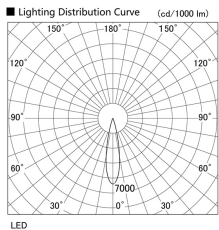

Item no. DD105-2520DB9030

Series Name: Φ 100 Lens type Adjustable downlight, Antiglare

With Dark Mirror Reflector

Illuminance Angle	Beam Angle	Vertical Illuminance(lx)
ϕ 21°	22°	52570
370	1	13140
740	2	5840
110	3	3290
140	4	2100
170	5	1460
200	6	1070
230	7	820

Luminous flux : 2120 lm

Installation	Recessed mount
Type	
Fixture wattage	24.3W
Beam angle	22 deg
Color Temp.	3000K
CRI	Ra>90
Luminous	2120 lm
Body	Die-cast aluminum alloy
Body finish	N/A
Trim finish	Black
Reflector finish	Dark Mirror
IP Rate	IP20
Light source	COB module
Input Voltage	AC220~240V
Dimming Type	Non-Dimmable
Certificate	CE, CCC
Cut Hole	100mm

Height (Weight)	
31.8W	152 (0.9kg)
24.3W	152 (0.9kg)
21.0W	115 (0.8kg)
14.0W	115 (0.8kg)