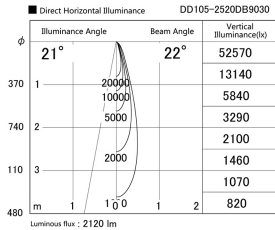

Item no. DD105-2520DB9030

Series Name:  $\Phi$ 100 Lens type Adjustable downlight, Antiglare

With Dark Mirror Reflector

Installation	Recessed mount
Type	$\Phi$ 100 Lens type Adjustable downlight, Antiglare
Fixture wattage	24.3W
Beam angle	22 deg
Color Temp.	3000K
CRI	Ra>90
Luminous	2120 lm
Body	Die-cast aluminum alloy
Body finish	N/A
Trim finish	Black
Reflector finish	Dark Mirror
IP Rate	IP20
Light source	COB module
Input Voltage	AC220~240V
Dimming Type	Non-Dimmable
Certificate	CE, CCC
Cut Hole	100mm

Height (Weight)	
31.8W	152 (0.9kg)
24.3W	152 (0.9kg)
21.0W	115 (0.8kg)
14.0W	115 (0.8kg)