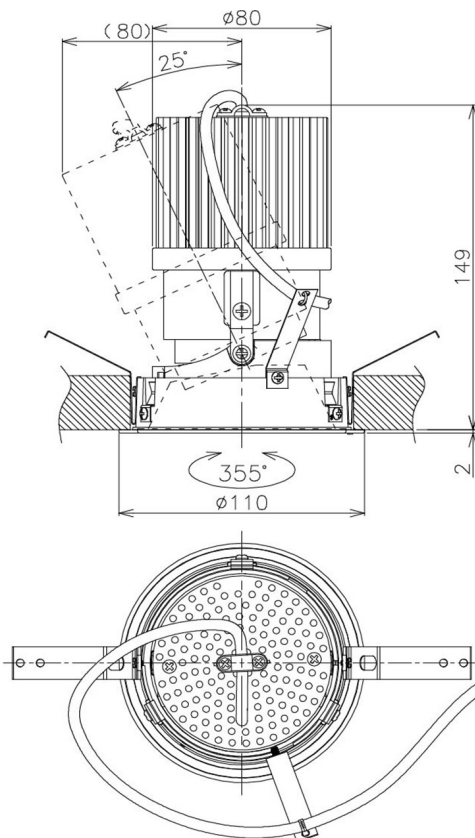

Item no. DD105-2520DB9030

Series Name:  $\Phi$ 100 Lens type Adjustable downlight, Antiglare

With Dark Mirror Reflector

Installation	Recessed mount
Type	$\Phi$ 100 Lens type Adjustable downlight, Antiglare
Fixture wattage	24.3W
Beam angle	22 deg
Color Temp.	3000K
CRI	Ra>90
Luminous	2120 lm
Body	Die-cast aluminum alloy
Body finish	N/A
Trim finish	Black
Reflector finish	Dark Mirror
IP Rate	IP20
Light source	COB module
Input Voltage	AC220~240V
Dimming Type	Non-Dimmable
Certificate	CE, CCC
Cut Hole	100mm

Height (Weight)	
31.8W	152 (0.9kg)
24.3W	152 (0.9kg)
21.0W	115 (0.8kg)
14.0W	115 (0.8kg)