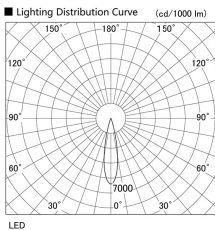

Item no. DD105-2520DB9035

Series Name:  $\Phi$ 100 Lens type Adjustable downlight, Antiglare

With Dark Mirror Reflector

Installation	Recessed mount
Type	$\Phi$ 100 Lens type Adjustable downlight, Antiglare
Fixture wattage	24.3W
Beam angle	22 deg
Color Temp.	3500K
CRI	Ra>90
Luminous	2165 lm
Body	Die-cast aluminum alloy
Body finish	N/A
Trim finish	Black
Reflector finish	Dark Mirror
IP Rate	IP20
Light source	COB module
Input Voltage	AC220~240V
Dimming Type	Non-Dimmable
Certificate	CE, CCC
Cut Hole	100mm

Height (Weight)	
31.8W	152 (0.9kg)
24.3W	152 (0.9kg)
21.0W	115 (0.8kg)
14.0W	115 (0.8kg)