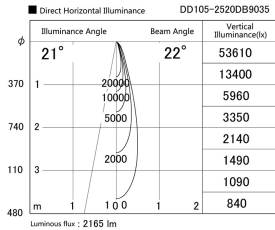

Item no. DD105-2520DB9035

Series Name:  $\Phi$ 100 Lens type Adjustable downlight, Antiglare

With Dark Mirror Reflector

Installation	Recessed mount
Type	
Fixture wattage	24.3W
Beam angle	22 deg
Color Temp.	3500K
CRI	Ra>90
Luminous	2165 lm
Body	Die-cast aluminum alloy
Body finish	N/A
Trim finish	Black
Reflector finish	Dark Mirror
IP Rate	IP20
Light source	COB module
Input Voltage	AC220~240V
Dimming Type	Non-Dimmable
Certificate	CE, CCC
Cut Hole	100mm

Height (Weight)	
31.8W	152 (0.9kg)
24.3W	152 (0.9kg)
21.0W	115 (0.8kg)
14.0W	115 (0.8kg)