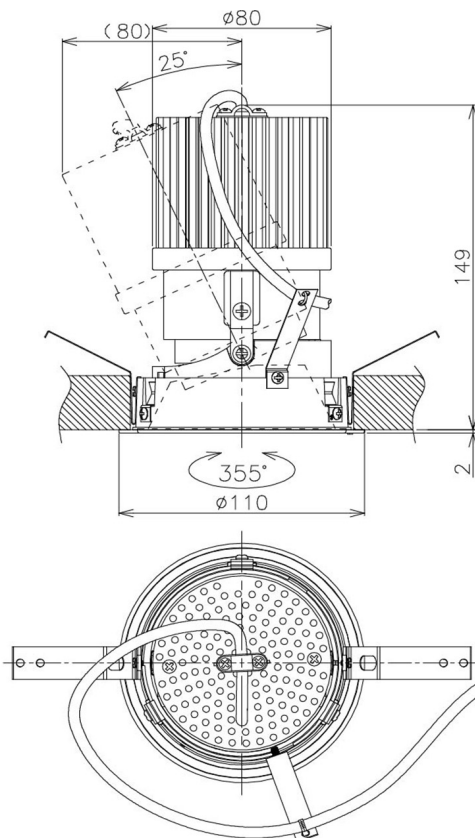

Item no. DD105-2520DB9035

Series Name:  $\Phi$ 100 Lens type Adjustable downlight, Antiglare

With Dark Mirror Reflector

Installation	Recessed mount
Type	
Fixture wattage	24.3W
Beam angle	22 deg
Color Temp.	3500K
CRI	Ra>90
Luminous	2165 lm
Body	Die-cast aluminum alloy
Body finish	N/A
Trim finish	Black
Reflector finish	Dark Mirror
IP Rate	IP20
Light source	COB module
Input Voltage	AC220~240V
Dimming Type	Non-Dimmable
Certificate	CE, CCC
Cut Hole	100mm

Height (Weight)	
31.8W	152 (0.9kg)
24.3W	152 (0.9kg)
21.0W	115 (0.8kg)
14.0W	115 (0.8kg)