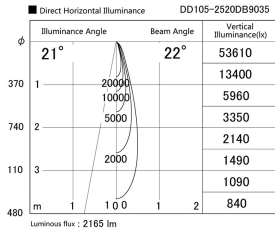

Item no. DD105-2520DB9035

Series Name:  $\Phi$ 100 Lens type Adjustable downlight, Antiglare

With Dark Mirror Reflector

Installation	Recessed mount
Type	$\Phi$ 100 Lens type Adjustable downlight, Antiglare
Fixture wattage	24.3W
Beam angle	22 deg
Color Temp.	3500K
CRI	Ra>90
Luminous	2165 lm
Body	Die-cast aluminum alloy
Body finish	N/A
Trim finish	Black
Reflector finish	Dark Mirror
IP Rate	IP20
Light source	COB module
Input Voltage	AC220~240V
Dimming Type	Non-Dimmable
Certificate	CE, CCC
Cut Hole	100mm

Height (Weight)	
31.8W	152 (0.9kg)
24.3W	152 (0.9kg)
21.0W	115 (0.8kg)
14.0W	115 (0.8kg)