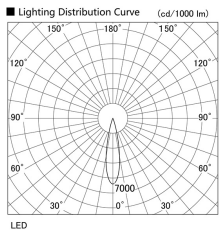

Item no. DD105-2520DB9035

Series Name:  $\Phi$ 100 Lens type Adjustable downlight, Antiglare

With Dark Mirror Reflector

Installation	Recessed mount
Type	
Fixture wattage	24.3W
Beam angle	22 deg
Color Temp.	3500K
CRI	Ra>90
Luminous	2165 lm
Body	Die-cast aluminum alloy
Body finish	N/A
Trim finish	Black
Reflector finish	Dark Mirror
IP Rate	IP20
Light source	COB module
Input Voltage	AC220~240V
Dimming Type	Non-Dimmable
Certificate	CE, CCC
Cut Hole	100mm

Height (Weight)	
31.8W	152 (0.9kg)
24.3W	152 (0.9kg)
21.0W	115 (0.8kg)
14.0W	115 (0.8kg)