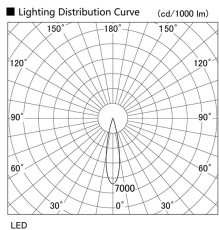

Item no. DD105-2520DB9035

Series Name: Φ 100 Lens type Adjustable downlight, Antiglare

With Dark Mirror Reflector

Installation	Recessed mount
Type	
Fixture wattage	24.3W
Beam angle	22 deg
Color Temp.	3500K
CRI	Ra>90
Luminous	2165 lm
Body	Die-cast aluminum alloy
Body finish	N/A
Trim finish	Black
Reflector finish	Dark Mirror
IP Rate	IP20
Light source	COB module
Input Voltage	AC220~240V
Dimming Type	Non-Dimmable
Certificate	CE, CCC
Cut Hole	100mm

Height (Weight)	
31.8W	152 (0.9kg)
24.3W	152 (0.9kg)
21.0W	115 (0.8kg)
14.0W	115 (0.8kg)