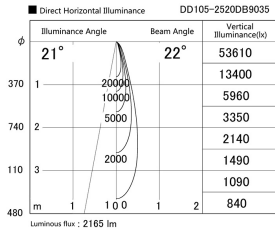

Item no. DD105-2520DB9035

Series Name: Φ 100 Lens type Adjustable downlight, Antiglare

With Dark Mirror Reflector

Installation	Recessed mount
Type	
Fixture wattage	24.3W
Beam angle	22 deg
Color Temp.	3500K
CRI	Ra>90
Luminous	2165 lm
Body	Die-cast aluminum alloy
Body finish	N/A
Trim finish	Black
Reflector finish	Dark Mirror
IP Rate	IP20
Light source	COB module
Input Voltage	AC220~240V
Dimming Type	Non-Dimmable
Certificate	CE, CCC
Cut Hole	100mm

Height (Weight)	
31.8W	152 (0.9kg)
24.3W	152 (0.9kg)
21.0W	115 (0.8kg)
14.0W	115 (0.8kg)