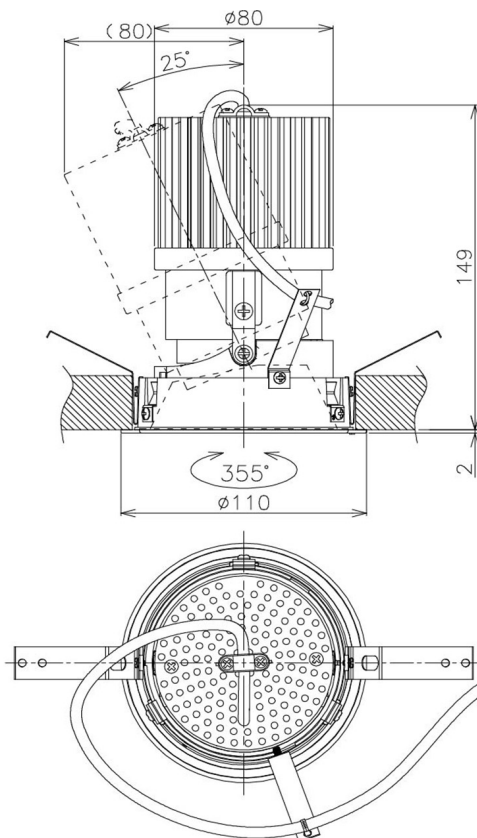

Item no. DD105-2520DB9035

Series Name:  $\Phi$ 100 Lens type Adjustable downlight, Antiglare

With Dark Mirror Reflector

Installation	Recessed mount
Type	$\Phi$ 100 Lens type Adjustable downlight, Antiglare
Fixture wattage	24.3W
Beam angle	22 deg
Color Temp.	3500K
CRI	Ra>90
Luminous	2165 lm
Body	Die-cast aluminum alloy
Body finish	N/A
Trim finish	Black
Reflector finish	Dark Mirror
IP Rate	IP20
Light source	COB module
Input Voltage	AC220~240V
Dimming Type	Non-Dimmable
Certificate	CE, CCC
Cut Hole	100mm

Height (Weight)	
31.8W	152 (0.9kg)
24.3W	152 (0.9kg)
21.0W	115 (0.8kg)
14.0W	115 (0.8kg)