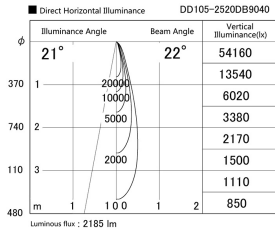

Item no. DD105-2520DB9040

Series Name:  $\Phi$ 100 Lens type Adjustable downlight, Antiglare

With Dark Mirror Reflector

Installation	Recessed mount
Type	$\Phi$ 100 Lens type Adjustable downlight, Antiglare
Fixture wattage	24.3W
Beam angle	22 deg
Color Temp.	4000K
CRI	Ra>90
Luminous	2185 lm
Body	Die-cast aluminum alloy
Body finish	N/A
Trim finish	Black
Reflector finish	Dark Mirror
IP Rate	IP20
Light source	COB module
Input Voltage	AC220~240V
Dimming Type	Non-Dimmable
Certificate	CE, CCC
Cut Hole	100mm

Height (Weight)	
31.8W	152 (0.9kg)
24.3W	152 (0.9kg)
21.0W	115 (0.8kg)
14.0W	115 (0.8kg)