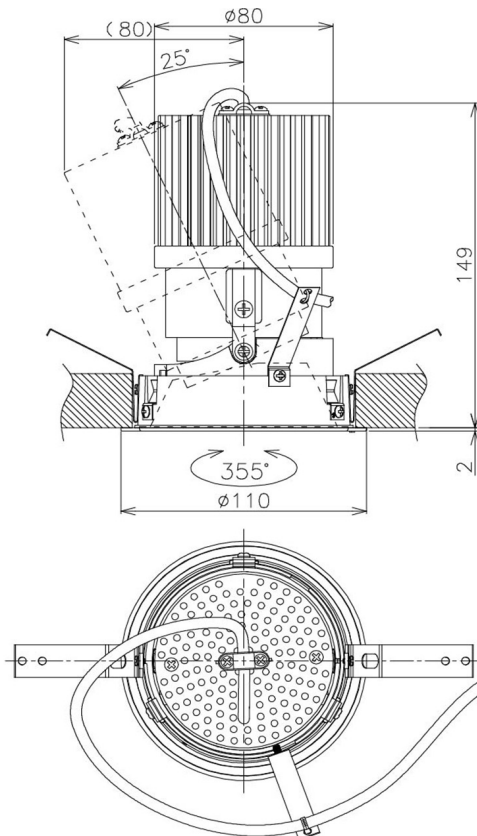

Item no. DD105-2520DB9040

Series Name:  $\Phi$ 100 Lens type Adjustable downlight, Antiglare

With Dark Mirror Reflector

Installation	Recessed mount
Type	$\Phi$ 100 Lens type Adjustable downlight, Antiglare
Fixture wattage	24.3W
Beam angle	22 deg
Color Temp.	4000K
CRI	Ra>90
Luminous	2185 lm
Body	Die-cast aluminum alloy
Body finish	N/A
Trim finish	Black
Reflector finish	Dark Mirror
IP Rate	IP20
Light source	COB module
Input Voltage	AC220~240V
Dimming Type	Non-Dimmable
Certificate	CE, CCC
Cut Hole	100mm

Height (Weight)	
31.8W	152 (0.9kg)
24.3W	152 (0.9kg)
21.0W	115 (0.8kg)
14.0W	115 (0.8kg)