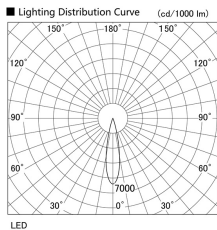

Item no. DD105-2520DB9040

Series Name:  $\Phi$ 100 Lens type Adjustable downlight, Antiglare

With Dark Mirror Reflector

Installation	Recessed mount
Type	$\Phi$ 100 Lens type Adjustable downlight, Antiglare
Fixture wattage	24.3W
Beam angle	22 deg
Color Temp.	4000K
CRI	Ra>90
Luminous	2185 lm
Body	Die-cast aluminum alloy
Body finish	N/A
Trim finish	Black
Reflector finish	Dark Mirror
IP Rate	IP20
Light source	COB module
Input Voltage	AC220~240V
Dimming Type	Non-Dimmable
Certificate	CE, CCC
Cut Hole	100mm

Height (Weight)	
31.8W	152 (0.9kg)
24.3W	152 (0.9kg)
21.0W	115 (0.8kg)
14.0W	115 (0.8kg)