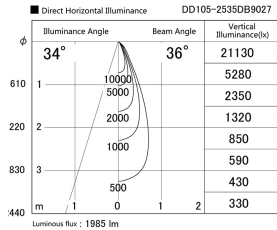

Item no. DD105-2535DB9027

Series Name: Φ 100 Lens type Adjustable downlight, Antiglare

With Dark Mirror Reflector

Installation	Recessed mount
Type	
Fixture wattage	24.3W
Beam angle	36 deg
Color Temp.	2700K
CRI	Ra>90
Luminous	1985 lm
Body	Die-cast aluminum alloy
Body finish	N/A
Trim finish	Black
Reflector finish	Dark Mirror
IP Rate	IP20
Light source	COB module
Input Voltage	AC220~240V
Dimming Type	Non-Dimmable
Certificate	CE, CCC
Cut Hole	100mm

Height (Weight)	
31.8W	152 (0.9kg)
24.3W	152 (0.9kg)
21.0W	115 (0.8kg)
14.0W	115 (0.8kg)