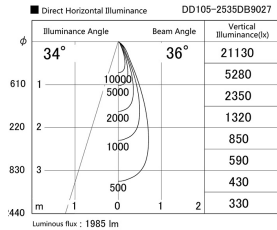

Item no. DD105-2535DB9027

Series Name:  $\Phi$ 100 Lens type Adjustable downlight, Antiglare

With Dark Mirror Reflector

Installation	Recessed mount
Type	$\Phi$ 100 Lens type Adjustable downlight, Antiglare
Fixture wattage	24.3W
Beam angle	36 deg
Color Temp.	2700K
CRI	Ra>90
Luminous	1985 lm
Body	Die-cast aluminum alloy
Body finish	N/A
Trim finish	Black
Reflector finish	Dark Mirror
IP Rate	IP20
Light source	COB module
Input Voltage	AC220~240V
Dimming Type	Non-Dimmable
Certificate	CE, CCC
Cut Hole	100mm

Height (Weight)	
31.8W	152 (0.9kg)
24.3W	152 (0.9kg)
21.0W	115 (0.8kg)
14.0W	115 (0.8kg)