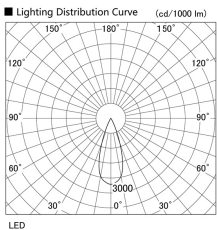

Item no. DD105-2535DB9027

Series Name: Φ 100 Lens type Adjustable downlight, Antiglare

With Dark Mirror Reflector

Installation	Recessed mount
Type	
Fixture wattage	24.3W
Beam angle	36 deg
Color Temp.	2700K
CRI	Ra>90
Luminous	1985 lm
Body	Die-cast aluminum alloy
Body finish	N/A
Trim finish	Black
Reflector finish	Dark Mirror
IP Rate	IP20
Light source	COB module
Input Voltage	AC220~240V
Dimming Type	Non-Dimmable
Certificate	CE, CCC
Cut Hole	100mm

Height (Weight)	
31.8W	152 (0.9kg)
24.3W	152 (0.9kg)
21.0W	115 (0.8kg)
14.0W	115 (0.8kg)