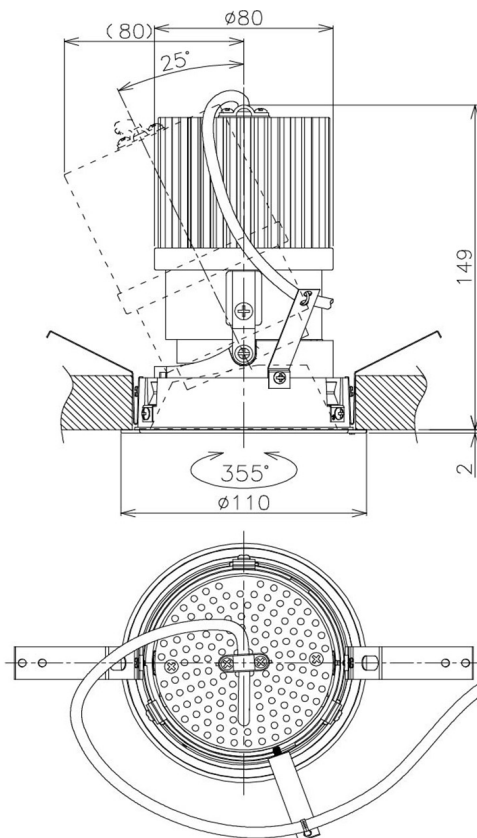

Item no. DD105-2535DB9027

Series Name:  $\Phi$ 100 Lens type Adjustable downlight, Antiglare

With Dark Mirror Reflector

Installation	Recessed mount
Type	$\Phi$ 100 Lens type Adjustable downlight, Antiglare
Fixture wattage	24.3W
Beam angle	36 deg
Color Temp.	2700K
CRI	Ra>90
Luminous	1985 lm
Body	Die-cast aluminum alloy
Body finish	N/A
Trim finish	Black
Reflector finish	Dark Mirror
IP Rate	IP20
Light source	COB module
Input Voltage	AC220~240V
Dimming Type	Non-Dimmable
Certificate	CE, CCC
Cut Hole	100mm

Height (Weight)	
31.8W	152 (0.9kg)
24.3W	152 (0.9kg)
21.0W	115 (0.8kg)
14.0W	115 (0.8kg)