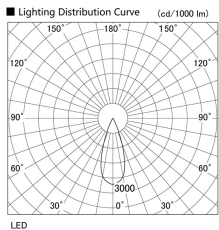

Item no. DD105-2535DB9027

Series Name:  $\Phi$ 100 Lens type Adjustable downlight, Antiglare

With Dark Mirror Reflector

Installation	Recessed mount
Type	$\Phi$ 100 Lens type Adjustable downlight, Antiglare
Fixture wattage	24.3W
Beam angle	36 deg
Color Temp.	2700K
CRI	Ra>90
Luminous	1985 lm
Body	Die-cast aluminum alloy
Body finish	N/A
Trim finish	Black
Reflector finish	Dark Mirror
IP Rate	IP20
Light source	COB module
Input Voltage	AC220~240V
Dimming Type	Non-Dimmable
Certificate	CE, CCC
Cut Hole	100mm

Height (Weight)	
31.8W	152 (0.9kg)
24.3W	152 (0.9kg)
21.0W	115 (0.8kg)
14.0W	115 (0.8kg)