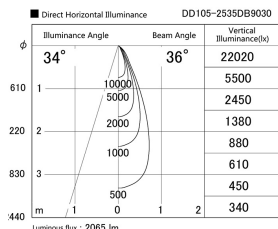

Item no. DD105-2535DB9030

Series Name:  $\Phi$ 100 Lens type Adjustable downlight, Antiglare

With Dark Mirror Reflector

Installation	Recessed mount
Type	$\Phi$ 100 Lens type Adjustable downlight, Antiglare
Fixture wattage	24.3W
Beam angle	36 deg
Color Temp.	3000K
CRI	Ra>90
Luminous	2065 lm
Body	Die-cast aluminum alloy
Body finish	N/A
Trim finish	Black
Reflector finish	Dark Mirror
IP Rate	IP20
Light source	COB module
Input Voltage	AC220~240V
Dimming Type	Non-Dimmable
Certificate	CE, CCC
Cut Hole	100mm

Height (Weight)	
31.8W	152 (0.9kg)
24.3W	152 (0.9kg)
21.0W	115 (0.8kg)
14.0W	115 (0.8kg)