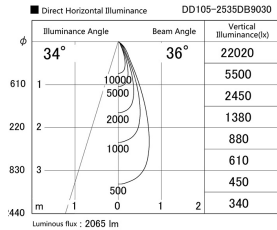

Item no. DD105-2535DB9030

Series Name:  $\Phi$ 100 Lens type Adjustable downlight, Antiglare

With Dark Mirror Reflector

Installation	Recessed mount
Type	
Fixture wattage	24.3W
Beam angle	36 deg
Color Temp.	3000K
CRI	Ra>90
Luminous	2065 lm
Body	Die-cast aluminum alloy
Body finish	N/A
Trim finish	Black
Reflector finish	Dark Mirror
IP Rate	IP20
Light source	COB module
Input Voltage	AC220~240V
Dimming Type	Non-Dimmable
Certificate	CE, CCC
Cut Hole	100mm

Height (Weight)	
31.8W	152 (0.9kg)
24.3W	152 (0.9kg)
21.0W	115 (0.8kg)
14.0W	115 (0.8kg)