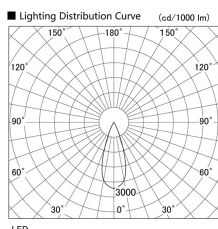

Item no. DD105-2535DB9030

Series Name:  $\Phi$ 100 Lens type Adjustable downlight, Antiglare

With Dark Mirror Reflector

Installation	Recessed mount
Type	$\Phi$ 100 Lens type Adjustable downlight, Antiglare
Fixture wattage	24.3W
Beam angle	36 deg
Color Temp.	3000K
CRI	Ra>90
Luminous	2065 lm
Body	Die-cast aluminum alloy
Body finish	N/A
Trim finish	Black
Reflector finish	Dark Mirror
IP Rate	IP20
Light source	COB module
Input Voltage	AC220~240V
Dimming Type	Non-Dimmable
Certificate	CE, CCC
Cut Hole	100mm

Height (Weight)	
31.8W	152 (0.9kg)
24.3W	152 (0.9kg)
21.0W	115 (0.8kg)
14.0W	115 (0.8kg)