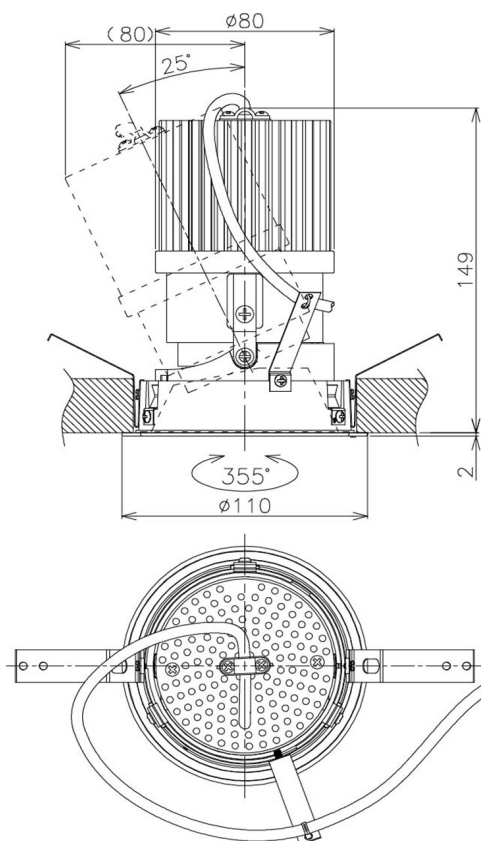

Item no. DD105-2535DB9030

Series Name:  $\Phi$ 100 Lens type Adjustable downlight, Antiglare

With Dark Mirror Reflector

Installation	Recessed mount
Type	$\Phi$ 100 Lens type Adjustable downlight, Antiglare
Fixture wattage	24.3W
Beam angle	36 deg
Color Temp.	3000K
CRI	Ra>90
Luminous	2065 lm
Body	Die-cast aluminum alloy
Body finish	N/A
Trim finish	Black
Reflector finish	Dark Mirror
IP Rate	IP20
Light source	COB module
Input Voltage	AC220~240V
Dimming Type	Non-Dimmable
Certificate	CE, CCC
Cut Hole	100mm

Height (Weight)	
31.8W	152 (0.9kg)
24.3W	152 (0.9kg)
21.0W	115 (0.8kg)
14.0W	115 (0.8kg)