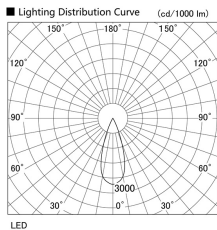

Item no. DD105-2535DB9030

Series Name:  $\Phi$ 100 Lens type Adjustable downlight, Antiglare

With Dark Mirror Reflector

Installation	Recessed mount
Type	
Fixture wattage	24.3W
Beam angle	36 deg
Color Temp.	3000K
CRI	Ra>90
Luminous	2065 lm
Body	Die-cast aluminum alloy
Body finish	N/A
Trim finish	Black
Reflector finish	Dark Mirror
IP Rate	IP20
Light source	COB module
Input Voltage	AC220~240V
Dimming Type	Non-Dimmable
Certificate	CE, CCC
Cut Hole	100mm

Height (Weight)	
31.8W	152 (0.9kg)
24.3W	152 (0.9kg)
21.0W	115 (0.8kg)
14.0W	115 (0.8kg)