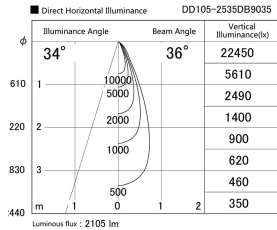

Item no. DD105-2535DB9035

Series Name:  $\Phi$ 100 Lens type Adjustable downlight, Antiglare

With Dark Mirror Reflector

Installation	Recessed mount
Type	
Fixture wattage	24.3W
Beam angle	36 deg
Color Temp.	3500K
CRI	Ra>90
Luminous	2105 lm
Body	Die-cast aluminum alloy
Body finish	N/A
Trim finish	Black
Reflector finish	Dark Mirror
IP Rate	IP20
Light source	COB module
Input Voltage	AC220~240V
Dimming Type	Non-Dimmable
Certificate	CE, CCC
Cut Hole	100mm

Height (Weight)	
31.8W	152 (0.9kg)
24.3W	152 (0.9kg)
21.0W	115 (0.8kg)
14.0W	115 (0.8kg)