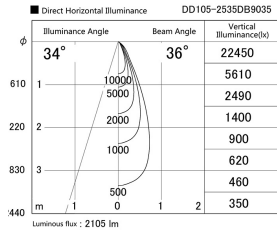

Item no. DD105-2535DB9035

Series Name: Φ 100 Lens type Adjustable downlight, Antiglare

With Dark Mirror Reflector

Installation	Recessed mount
Type	Φ 100 Lens type Adjustable downlight, Antiglare
Fixture wattage	24.3W
Beam angle	36 deg
Color Temp.	3500K
CRI	Ra>90
Luminous	2105 lm
Body	Die-cast aluminum alloy
Body finish	N/A
Trim finish	Black
Reflector finish	Dark Mirror
IP Rate	IP20
Light source	COB module
Input Voltage	AC220~240V
Dimming Type	Non-Dimmable
Certificate	CE, CCC
Cut Hole	100mm

Height (Weight)	
31.8W	152 (0.9kg)
24.3W	152 (0.9kg)
21.0W	115 (0.8kg)
14.0W	115 (0.8kg)