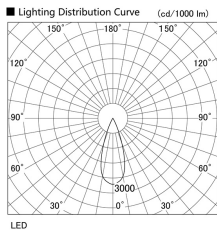

Item no. DD105-2535DB9035

Series Name:  $\Phi$ 100 Lens type Adjustable downlight, Antiglare

With Dark Mirror Reflector

Installation	Recessed mount
Type	
Fixture wattage	24.3W
Beam angle	36 deg
Color Temp.	3500K
CRI	Ra>90
Luminous	2105 lm
Body	Die-cast aluminum alloy
Body finish	N/A
Trim finish	Black
Reflector finish	Dark Mirror
IP Rate	IP20
Light source	COB module
Input Voltage	AC220~240V
Dimming Type	Non-Dimmable
Certificate	CE, CCC
Cut Hole	100mm

Height (Weight)	
31.8W	152 (0.9kg)
24.3W	152 (0.9kg)
21.0W	115 (0.8kg)
14.0W	115 (0.8kg)