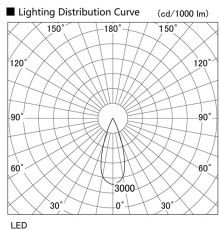

Item no. DD105-2535DB9035

Series Name: Φ 100 Lens type Adjustable downlight, Antiglare

With Dark Mirror Reflector

Installation	Recessed mount
Type	Φ 100 Lens type Adjustable downlight, Antiglare
Fixture wattage	24.3W
Beam angle	36 deg
Color Temp.	3500K
CRI	Ra>90
Luminous	2105 lm
Body	Die-cast aluminum alloy
Body finish	N/A
Trim finish	Black
Reflector finish	Dark Mirror
IP Rate	IP20
Light source	COB module
Input Voltage	AC220~240V
Dimming Type	Non-Dimmable
Certificate	CE, CCC
Cut Hole	100mm

Height (Weight)	
31.8W	152 (0.9kg)
24.3W	152 (0.9kg)
21.0W	115 (0.8kg)
14.0W	115 (0.8kg)