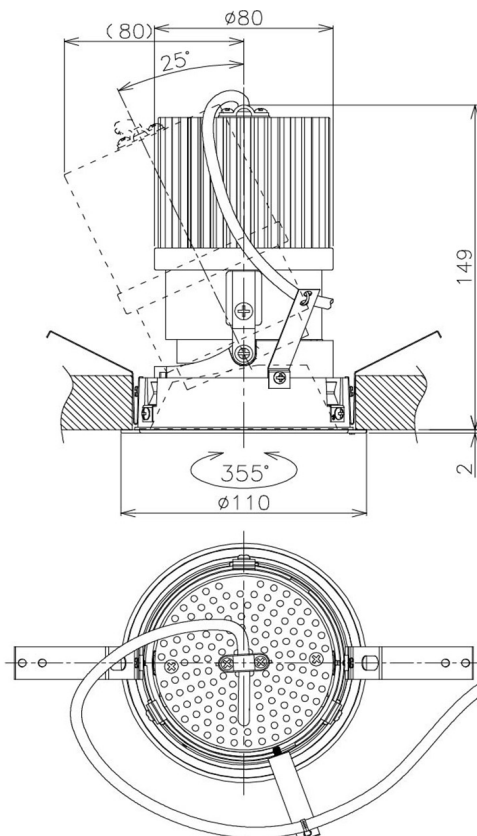

Item no. DD105-2535DB9035

Series Name: Φ 100 Lens type Adjustable downlight, Antiglare

With Dark Mirror Reflector

Installation	Recessed mount
Type	Φ 100 Lens type Adjustable downlight, Antiglare
Fixture wattage	24.3W
Beam angle	36 deg
Color Temp.	3500K
CRI	Ra>90
Luminous	2105 lm
Body	Die-cast aluminum alloy
Body finish	N/A
Trim finish	Black
Reflector finish	Dark Mirror
IP Rate	IP20
Light source	COB module
Input Voltage	AC220~240V
Dimming Type	Non-Dimmable
Certificate	CE, CCC
Cut Hole	100mm

Height (Weight)	
31.8W	152 (0.9kg)
24.3W	152 (0.9kg)
21.0W	115 (0.8kg)
14.0W	115 (0.8kg)