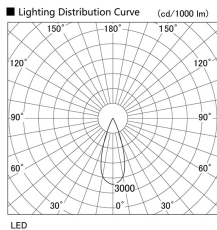

Item no. DD105-2535DB9040

Series Name:  $\Phi$ 100 Lens type Adjustable downlight, Antiglare

With Dark Mirror Reflector

Installation	Recessed mount
Type	
Fixture wattage	24.3W
Beam angle	36 deg
Color Temp.	4000K
CRI	Ra>90
Luminous	2130 lm
Body	Die-cast aluminum alloy
Body finish	N/A
Trim finish	Black
Reflector finish	Dark Mirror
IP Rate	IP20
Light source	COB module
Input Voltage	AC220~240V
Dimming Type	Non-Dimmable
Certificate	CE, CCC
Cut Hole	100mm

Height (Weight)	
31.8W	152 (0.9kg)
24.3W	152 (0.9kg)
21.0W	115 (0.8kg)
14.0W	115 (0.8kg)