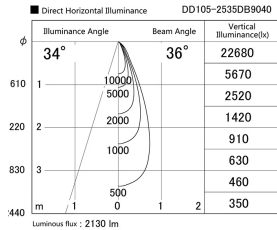

Item no. DD105-2535DB9040

Series Name:  $\Phi$ 100 Lens type Adjustable downlight, Antiglare

With Dark Mirror Reflector

Installation	Recessed mount
Type	$\Phi$ 100 Lens type Adjustable downlight, Antiglare
Fixture wattage	24.3W
Beam angle	36 deg
Color Temp.	4000K
CRI	Ra>90
Luminous	2130 lm
Body	Die-cast aluminum alloy
Body finish	N/A
Trim finish	Black
Reflector finish	Dark Mirror
IP Rate	IP20
Light source	COB module
Input Voltage	AC220~240V
Dimming Type	Non-Dimmable
Certificate	CE, CCC
Cut Hole	100mm

Height (Weight)	
31.8W	152 (0.9kg)
24.3W	152 (0.9kg)
21.0W	115 (0.8kg)
14.0W	115 (0.8kg)