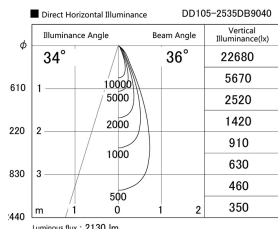

Item no. DD105-2535DB9040

Series Name: Φ 100 Lens type Adjustable downlight, Antiglare

With Dark Mirror Reflector

Installation	Recessed mount
Type	
Fixture wattage	24.3W
Beam angle	36 deg
Color Temp.	4000K
CRI	Ra>90
Luminous	2130 lm
Body	Die-cast aluminum alloy
Body finish	N/A
Trim finish	Black
Reflector finish	Dark Mirror
IP Rate	IP20
Light source	COB module
Input Voltage	AC220~240V
Dimming Type	Non-Dimmable
Certificate	CE, CCC
Cut Hole	100mm

Height (Weight)	
31.8W	152 (0.9kg)
24.3W	152 (0.9kg)
21.0W	115 (0.8kg)
14.0W	115 (0.8kg)