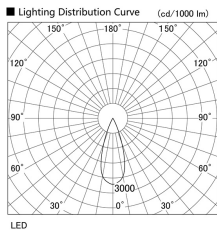

Item no. DD105-2535DB9040

Series Name:  $\Phi$ 100 Lens type Adjustable downlight, Antiglare

With Dark Mirror Reflector

Installation	Recessed mount
Type	$\Phi$ 100 Lens type Adjustable downlight, Antiglare
Fixture wattage	24.3W
Beam angle	36 deg
Color Temp.	4000K
CRI	Ra>90
Luminous	2130 lm
Body	Die-cast aluminum alloy
Body finish	N/A
Trim finish	Black
Reflector finish	Dark Mirror
IP Rate	IP20
Light source	COB module
Input Voltage	AC220~240V
Dimming Type	Non-Dimmable
Certificate	CE, CCC
Cut Hole	100mm

Height (Weight)	
31.8W	152 (0.9kg)
24.3W	152 (0.9kg)
21.0W	115 (0.8kg)
14.0W	115 (0.8kg)