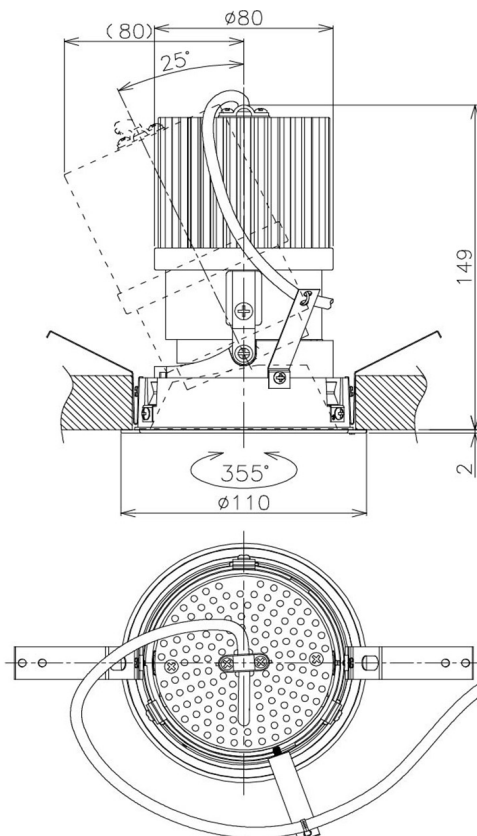

Item no. DD105-2535DB9040

Series Name:  $\Phi$ 100 Lens type Adjustable downlight, Antiglare

With Dark Mirror Reflector

Installation	Recessed mount
Type	$\Phi$ 100 Lens type Adjustable downlight, Antiglare
Fixture wattage	24.3W
Beam angle	36 deg
Color Temp.	4000K
CRI	Ra>90
Luminous	2130 lm
Body	Die-cast aluminum alloy
Body finish	N/A
Trim finish	Black
Reflector finish	Dark Mirror
IP Rate	IP20
Light source	COB module
Input Voltage	AC220~240V
Dimming Type	Non-Dimmable
Certificate	CE, CCC
Cut Hole	100mm

Height (Weight)	
31.8W	152 (0.9kg)
24.3W	152 (0.9kg)
21.0W	115 (0.8kg)
14.0W	115 (0.8kg)