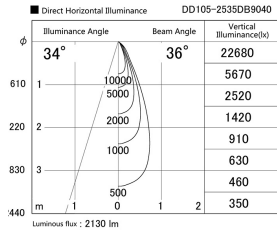

Item no. DD105-2535DB9040

Series Name:  $\Phi$ 100 Lens type Adjustable downlight, Antiglare

With Dark Mirror Reflector

Installation	Recessed mount
Type	
Fixture wattage	24.3W
Beam angle	36 deg
Color Temp.	4000K
CRI	Ra>90
Luminous	2130 lm
Body	Die-cast aluminum alloy
Body finish	N/A
Trim finish	Black
Reflector finish	Dark Mirror
IP Rate	IP20
Light source	COB module
Input Voltage	AC220~240V
Dimming Type	Non-Dimmable
Certificate	CE, CCC
Cut Hole	100mm

Height (Weight)	
31.8W	152 (0.9kg)
24.3W	152 (0.9kg)
21.0W	115 (0.8kg)
14.0W	115 (0.8kg)