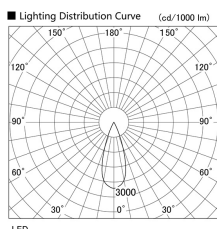

Item no. DD105-2535DB9040

Series Name: Φ 100 Lens type Adjustable downlight, Antiglare

With Dark Mirror Reflector

Installation	Recessed mount
Type	
Fixture wattage	24.3W
Beam angle	36 deg
Color Temp.	4000K
CRI	Ra>90
Luminous	2130 lm
Body	Die-cast aluminum alloy
Body finish	N/A
Trim finish	Black
Reflector finish	Dark Mirror
IP Rate	IP20
Light source	COB module
Input Voltage	AC220~240V
Dimming Type	Non-Dimmable
Certificate	CE, CCC
Cut Hole	100mm

Height (Weight)	
31.8W	152 (0.9kg)
24.3W	152 (0.9kg)
21.0W	115 (0.8kg)
14.0W	115 (0.8kg)