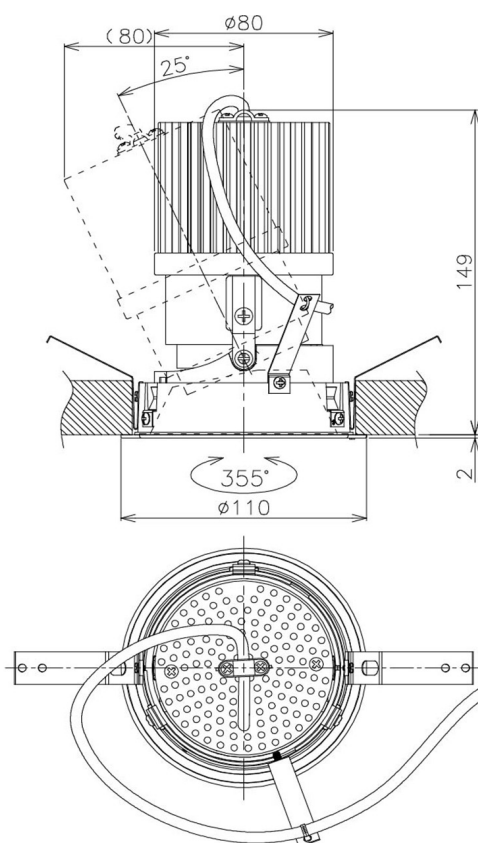

Item no. DD105-2535DB9040

Series Name: Φ 100 Lens type Adjustable downlight, Antiglare

With Dark Mirror Reflector

Installation	Recessed mount
Type	
Fixture wattage	24.3W
Beam angle	36 deg
Color Temp.	4000K
CRI	Ra>90
Luminous	2130 lm
Body	Die-cast aluminum alloy
Body finish	N/A
Trim finish	Black
Reflector finish	Dark Mirror
IP Rate	IP20
Light source	COB module
Input Voltage	AC220~240V
Dimming Type	Non-Dimmable
Certificate	CE, CCC
Cut Hole	100mm

Height (Weight)	
31.8W	152 (0.9kg)
24.3W	152 (0.9kg)
21.0W	115 (0.8kg)
14.0W	115 (0.8kg)