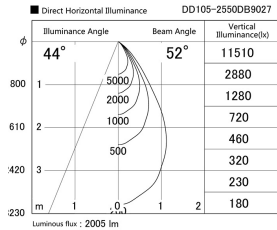

Item no. DD105-2550DB9027

Series Name: Φ 100 Lens type Adjustable downlight, Antiglare

With Dark Mirror Reflector

Installation	Recessed mount
Type	Φ 100 Lens type Adjustable downlight, Antiglare
Fixture wattage	24.3W
Beam angle	50 deg
Color Temp.	2700K
CRI	Ra>90
Luminous	2005 lm
Body	Die-cast aluminum alloy
Body finish	N/A
Trim finish	Black
Reflector finish	Dark Mirror
IP Rate	IP20
Light source	COB module
Input Voltage	AC220~240V
Dimming Type	Non-Dimmable
Certificate	CE, CCC
Cut Hole	100mm

Height (Weight)	
31.8W	152 (0.9kg)
24.3W	152 (0.9kg)
21.0W	115 (0.8kg)
14.0W	115 (0.8kg)