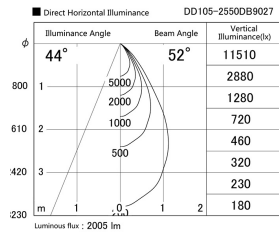

Item no. DD105-2550DB9027

Series Name: Φ 100 Lens type Adjustable downlight, Antiglare

With Dark Mirror Reflector

Installation	Recessed mount
Type	
Fixture wattage	24.3W
Beam angle	50 deg
Color Temp.	2700K
CRI	Ra>90
Luminous	2005 lm
Body	Die-cast aluminum alloy
Body finish	N/A
Trim finish	Black
Reflector finish	Dark Mirror
IP Rate	IP20
Light source	COB module
Input Voltage	AC220~240V
Dimming Type	Non-Dimmable
Certificate	CE, CCC
Cut Hole	100mm

Height (Weight)	
31.8W	152 (0.9kg)
24.3W	152 (0.9kg)
21.0W	115 (0.8kg)
14.0W	115 (0.8kg)