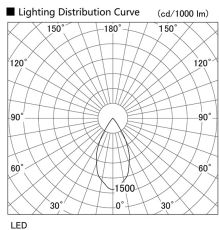

Item no. DD105-2550DB9027

Series Name: Φ 100 Lens type Adjustable downlight, Antiglare

With Dark Mirror Reflector

Installation	Recessed mount
Type	Φ 100 Lens type Adjustable downlight, Antiglare
Fixture wattage	24.3W
Beam angle	50 deg
Color Temp.	2700K
CRI	Ra>90
Luminous	2005 lm
Body	Die-cast aluminum alloy
Body finish	N/A
Trim finish	Black
Reflector finish	Dark Mirror
IP Rate	IP20
Light source	COB module
Input Voltage	AC220~240V
Dimming Type	Non-Dimmable
Certificate	CE, CCC
Cut Hole	100mm

Height (Weight)	
31.8W	152 (0.9kg)
24.3W	152 (0.9kg)
21.0W	115 (0.8kg)
14.0W	115 (0.8kg)