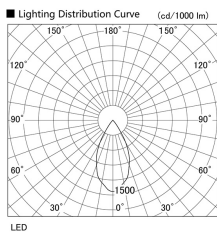

Item no. DD105-2550DB9027

Series Name: Φ 100 Lens type Adjustable downlight, Antiglare

With Dark Mirror Reflector

Installation	Recessed mount
Type	
Fixture wattage	24.3W
Beam angle	50 deg
Color Temp.	2700K
CRI	Ra>90
Luminous	2005 lm
Body	Die-cast aluminum alloy
Body finish	N/A
Trim finish	Black
Reflector finish	Dark Mirror
IP Rate	IP20
Light source	COB module
Input Voltage	AC220~240V
Dimming Type	Non-Dimmable
Certificate	CE, CCC
Cut Hole	100mm

Height (Weight)	
31.8W	152 (0.9kg)
24.3W	152 (0.9kg)
21.0W	115 (0.8kg)
14.0W	115 (0.8kg)