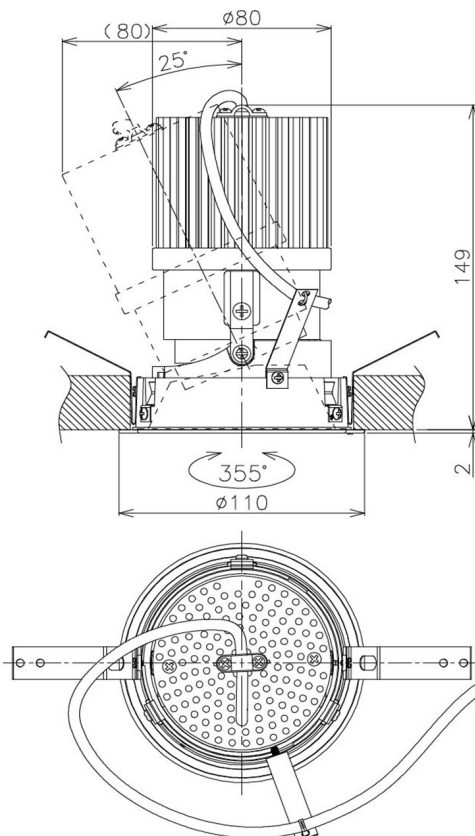

Item no. DD105-2550DB9027

Series Name: Φ 100 Lens type Adjustable downlight, Antiglare

With Dark Mirror Reflector

Installation	Recessed mount
Type	Φ 100 Lens type Adjustable downlight, Antiglare
Fixture wattage	24.3W
Beam angle	50 deg
Color Temp.	2700K
CRI	Ra>90
Luminous	2005 lm
Body	Die-cast aluminum alloy
Body finish	N/A
Trim finish	Black
Reflector finish	Dark Mirror
IP Rate	IP20
Light source	COB module
Input Voltage	AC220~240V
Dimming Type	Non-Dimmable
Certificate	CE, CCC
Cut Hole	100mm

Height (Weight)	
31.8W	152 (0.9kg)
24.3W	152 (0.9kg)
21.0W	115 (0.8kg)
14.0W	115 (0.8kg)