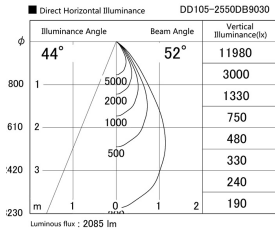

Item no. DD105-2550DB9030

Series Name: Φ 100 Lens type Adjustable downlight, Antiglare

With Dark Mirror Reflector

| | |
|------------------|--|
| Installation | Recessed mount |
| Type | Φ 100 Lens type Adjustable downlight, Antiglare |
| Fixture wattage | 24.3W |
| Beam angle | 50 deg |
| Color Temp. | 3000K |
| CRI | Ra>90 |
| Luminous | 2085 lm |
| Body | Die-cast aluminum alloy |
| Body finish | N/A |
| Trim finish | Black |
| Reflector finish | Dark Mirror |
| IP Rate | IP20 |
| Light source | COB module |
| Input Voltage | AC220~240V |
| Dimming Type | Non-Dimmable |
| Certificate | CE, CCC |
| Cut Hole | 100mm |

| Height (Weight) | |
|-----------------|-------------|
| 31.8W | 152 (0.9kg) |
| 24.3W | 152 (0.9kg) |
| 21.0W | 115 (0.8kg) |
| 14.0W | 115 (0.8kg) |