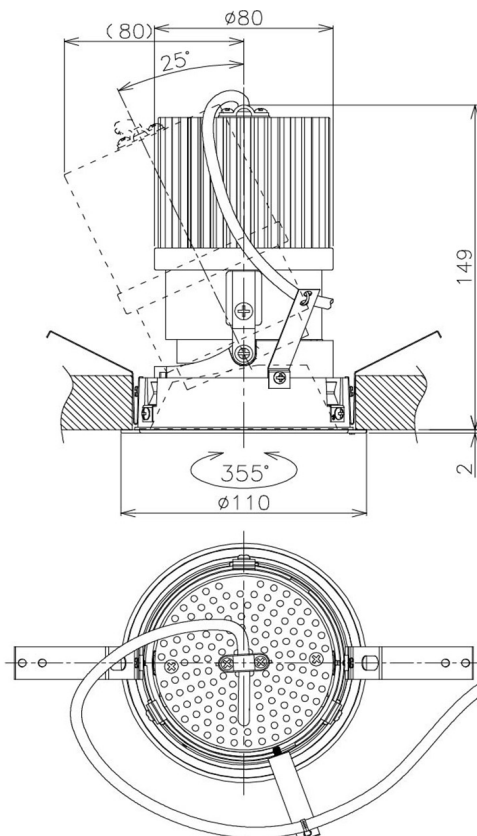

Item no. DD105-2550DB9030

Series Name: Φ 100 Lens type Adjustable downlight, Antiglare

With Dark Mirror Reflector

| | |
|------------------|--|
| Installation | Recessed mount |
| Type | Φ 100 Lens type Adjustable downlight, Antiglare |
| Fixture wattage | 24.3W |
| Beam angle | 50 deg |
| Color Temp. | 3000K |
| CRI | Ra>90 |
| Luminous | 2085 lm |
| Body | Die-cast aluminum alloy |
| Body finish | N/A |
| Trim finish | Black |
| Reflector finish | Dark Mirror |
| IP Rate | IP20 |
| Light source | COB module |
| Input Voltage | AC220~240V |
| Dimming Type | Non-Dimmable |
| Certificate | CE, CCC |
| Cut Hole | 100mm |

| Height (Weight) | |
|-----------------|-------------|
| 31.8W | 152 (0.9kg) |
| 24.3W | 152 (0.9kg) |
| 21.0W | 115 (0.8kg) |
| 14.0W | 115 (0.8kg) |