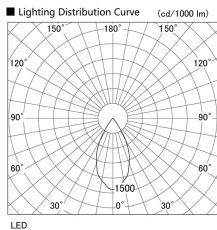

Item no. DD105-2550DB9030

Series Name: Φ 100 Lens type Adjustable downlight, Antiglare

With Dark Mirror Reflector

Installation	Recessed mount
Type	
Fixture wattage	24.3W
Beam angle	50 deg
Color Temp.	3000K
CRI	Ra>90
Luminous	2085 lm
Body	Die-cast aluminum alloy
Body finish	N/A
Trim finish	Black
Reflector finish	Dark Mirror
IP Rate	IP20
Light source	COB module
Input Voltage	AC220~240V
Dimming Type	Non-Dimmable
Certificate	CE, CCC
Cut Hole	100mm

Height (Weight)	
31.8W	152 (0.9kg)
24.3W	152 (0.9kg)
21.0W	115 (0.8kg)
14.0W	115 (0.8kg)