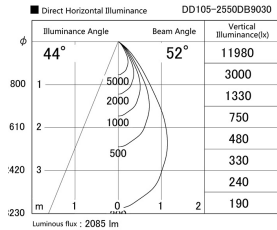

Item no. DD105-2550DB9030

Series Name: Φ 100 Lens type Adjustable downlight, Antiglare

With Dark Mirror Reflector

Installation	Recessed mount
Type	
Fixture wattage	24.3W
Beam angle	50 deg
Color Temp.	3000K
CRI	Ra>90
Luminous	2085 lm
Body	Die-cast aluminum alloy
Body finish	N/A
Trim finish	Black
Reflector finish	Dark Mirror
IP Rate	IP20
Light source	COB module
Input Voltage	AC220~240V
Dimming Type	Non-Dimmable
Certificate	CE, CCC
Cut Hole	100mm

Height (Weight)	
31.8W	152 (0.9kg)
24.3W	152 (0.9kg)
21.0W	115 (0.8kg)
14.0W	115 (0.8kg)