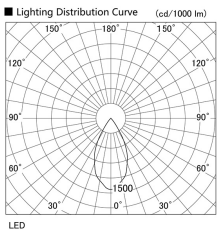

Item no. DD105-2550DB9030

Series Name: Φ 100 Lens type Adjustable downlight, Antiglare

With Dark Mirror Reflector

| | |
|------------------|--|
| Installation | Recessed mount |
| Type | Φ 100 Lens type Adjustable downlight, Antiglare |
| Fixture wattage | 24.3W |
| Beam angle | 50 deg |
| Color Temp. | 3000K |
| CRI | Ra>90 |
| Luminous | 2085 lm |
| Body | Die-cast aluminum alloy |
| Body finish | N/A |
| Trim finish | Black |
| Reflector finish | Dark Mirror |
| IP Rate | IP20 |
| Light source | COB module |
| Input Voltage | AC220~240V |
| Dimming Type | Non-Dimmable |
| Certificate | CE, CCC |
| Cut Hole | 100mm |

| Height (Weight) | |
|-----------------|-------------|
| 31.8W | 152 (0.9kg) |
| 24.3W | 152 (0.9kg) |
| 21.0W | 115 (0.8kg) |
| 14.0W | 115 (0.8kg) |