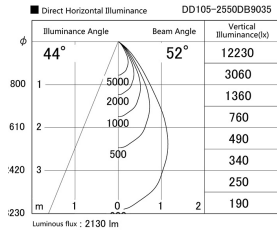

Item no. DD105-2550DB9035

Series Name: Φ 100 Lens type Adjustable downlight, Antiglare

With Dark Mirror Reflector

Installation	Recessed mount
Type	
Fixture wattage	24.3W
Beam angle	50 deg
Color Temp.	3500K
CRI	Ra>90
Luminous	2130 lm
Body	Die-cast aluminum alloy
Body finish	N/A
Trim finish	Black
Reflector finish	Dark Mirror
IP Rate	IP20
Light source	COB module
Input Voltage	AC220~240V
Dimming Type	Non-Dimmable
Certificate	CE, CCC
Cut Hole	100mm

Height (Weight)	
31.8W	152 (0.9kg)
24.3W	152 (0.9kg)
21.0W	115 (0.8kg)
14.0W	115 (0.8kg)