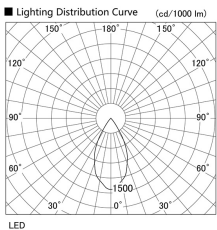

Item no. DD105-2550DB9035

Series Name: Φ 100 Lens type Adjustable downlight, Antiglare

With Dark Mirror Reflector

| | |
|------------------|--|
| Installation | Recessed mount |
| Type | Φ 100 Lens type Adjustable downlight, Antiglare |
| Fixture wattage | 24.3W |
| Beam angle | 50 deg |
| Color Temp. | 3500K |
| CRI | Ra>90 |
| Luminous | 2130 lm |
| Body | Die-cast aluminum alloy |
| Body finish | N/A |
| Trim finish | Black |
| Reflector finish | Dark Mirror |
| IP Rate | IP20 |
| Light source | COB module |
| Input Voltage | AC220~240V |
| Dimming Type | Non-Dimmable |
| Certificate | CE, CCC |
| Cut Hole | 100mm |

| Height (Weight) | |
|-----------------|-------------|
| 31.8W | 152 (0.9kg) |
| 24.3W | 152 (0.9kg) |
| 21.0W | 115 (0.8kg) |
| 14.0W | 115 (0.8kg) |