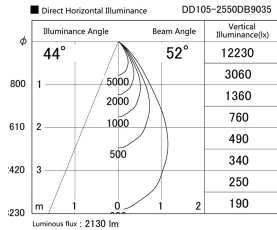

Item no. DD105-2550DB9035

Series Name: Φ 100 Lens type Adjustable downlight, Antiglare

With Dark Mirror Reflector

| | |
|------------------|--|
| Installation | Recessed mount |
| Type | Φ 100 Lens type Adjustable downlight, Antiglare |
| Fixture wattage | 24.3W |
| Beam angle | 50 deg |
| Color Temp. | 3500K |
| CRI | Ra>90 |
| Luminous | 2130 lm |
| Body | Die-cast aluminum alloy |
| Body finish | N/A |
| Trim finish | Black |
| Reflector finish | Dark Mirror |
| IP Rate | IP20 |
| Light source | COB module |
| Input Voltage | AC220~240V |
| Dimming Type | Non-Dimmable |
| Certificate | CE, CCC |
| Cut Hole | 100mm |

| Height (Weight) | |
|-----------------|-------------|
| 31.8W | 152 (0.9kg) |
| 24.3W | 152 (0.9kg) |
| 21.0W | 115 (0.8kg) |
| 14.0W | 115 (0.8kg) |