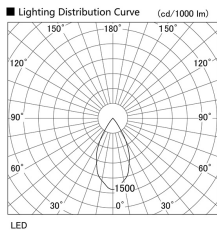

Item no. DD105-2550DB9035

Series Name: Φ 100 Lens type Adjustable downlight, Antiglare

With Dark Mirror Reflector

Installation	Recessed mount
Type	
Fixture wattage	24.3W
Beam angle	50 deg
Color Temp.	3500K
CRI	Ra>90
Luminous	2130 lm
Body	Die-cast aluminum alloy
Body finish	N/A
Trim finish	Black
Reflector finish	Dark Mirror
IP Rate	IP20
Light source	COB module
Input Voltage	AC220~240V
Dimming Type	Non-Dimmable
Certificate	CE, CCC
Cut Hole	100mm

Height (Weight)	
31.8W	152 (0.9kg)
24.3W	152 (0.9kg)
21.0W	115 (0.8kg)
14.0W	115 (0.8kg)