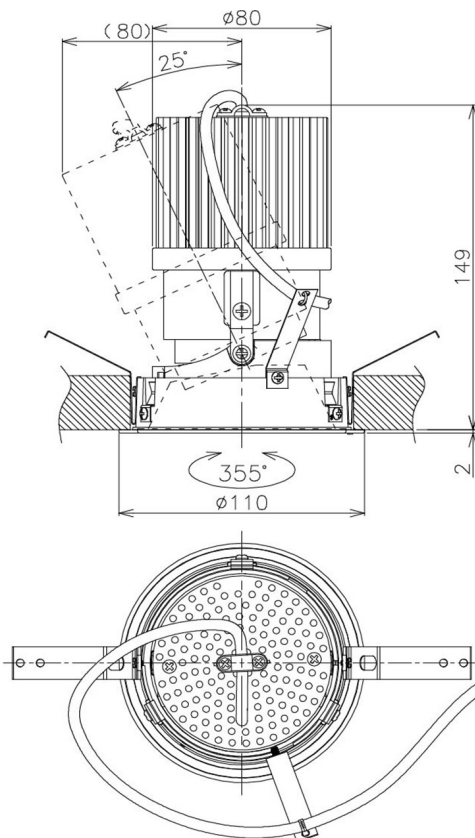

Item no. DD105-2550DB9035

Series Name: Φ 100 Lens type Adjustable downlight, Antiglare

With Dark Mirror Reflector

| | |
|------------------|--|
| Installation | Recessed mount |
| Type | Φ 100 Lens type Adjustable downlight, Antiglare |
| Fixture wattage | 24.3W |
| Beam angle | 50 deg |
| Color Temp. | 3500K |
| CRI | Ra>90 |
| Luminous | 2130 lm |
| Body | Die-cast aluminum alloy |
| Body finish | N/A |
| Trim finish | Black |
| Reflector finish | Dark Mirror |
| IP Rate | IP20 |
| Light source | COB module |
| Input Voltage | AC220~240V |
| Dimming Type | Non-Dimmable |
| Certificate | CE, CCC |
| Cut Hole | 100mm |

| Height (Weight) | |
|-----------------|-------------|
| 31.8W | 152 (0.9kg) |
| 24.3W | 152 (0.9kg) |
| 21.0W | 115 (0.8kg) |
| 14.0W | 115 (0.8kg) |