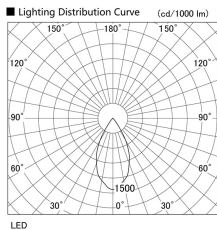

Item no. DD105-2550DB9040

Series Name: Φ 100 Lens type Adjustable downlight, Antiglare

With Dark Mirror Reflector

Installation	Recessed mount
Type	
Fixture wattage	24.3W
Beam angle	50 deg
Color Temp.	4000K
CRI	Ra>90
Luminous	2150 lm
Body	Die-cast aluminum alloy
Body finish	N/A
Trim finish	Black
Reflector finish	Dark Mirror
IP Rate	IP20
Light source	COB module
Input Voltage	AC220~240V
Dimming Type	Non-Dimmable
Certificate	CE, CCC
Cut Hole	100mm

Height (Weight)	
31.8W	152 (0.9kg)
24.3W	152 (0.9kg)
21.0W	115 (0.8kg)
14.0W	115 (0.8kg)