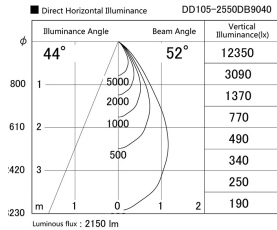

Item no. DD105-2550DB9040

Series Name: Φ 100 Lens type Adjustable downlight, Antiglare

With Dark Mirror Reflector

Installation	Recessed mount
Type	
Fixture wattage	24.3W
Beam angle	50 deg
Color Temp.	4000K
CRI	Ra>90
Luminous	2150 lm
Body	Die-cast aluminum alloy
Body finish	N/A
Trim finish	Black
Reflector finish	Dark Mirror
IP Rate	IP20
Light source	COB module
Input Voltage	AC220~240V
Dimming Type	Non-Dimmable
Certificate	CE, CCC
Cut Hole	100mm

Height (Weight)	
31.8W	152 (0.9kg)
24.3W	152 (0.9kg)
21.0W	115 (0.8kg)
14.0W	115 (0.8kg)