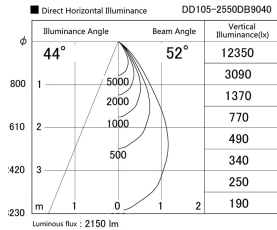

Item no. DD105-2550DB9040

Series Name: Φ 100 Lens type Adjustable downlight, Antiglare

With Dark Mirror Reflector

| | |
|------------------|--|
| Installation | Recessed mount |
| Type | Φ 100 Lens type Adjustable downlight, Antiglare |
| Fixture wattage | 24.3W |
| Beam angle | 50 deg |
| Color Temp. | 4000K |
| CRI | Ra>90 |
| Luminous | 2150 lm |
| Body | Die-cast aluminum alloy |
| Body finish | N/A |
| Trim finish | Black |
| Reflector finish | Dark Mirror |
| IP Rate | IP20 |
| Light source | COB module |
| Input Voltage | AC220~240V |
| Dimming Type | Non-Dimmable |
| Certificate | CE, CCC |
| Cut Hole | 100mm |

| Height (Weight) | |
|-----------------|-------------|
| 31.8W | 152 (0.9kg) |
| 24.3W | 152 (0.9kg) |
| 21.0W | 115 (0.8kg) |
| 14.0W | 115 (0.8kg) |