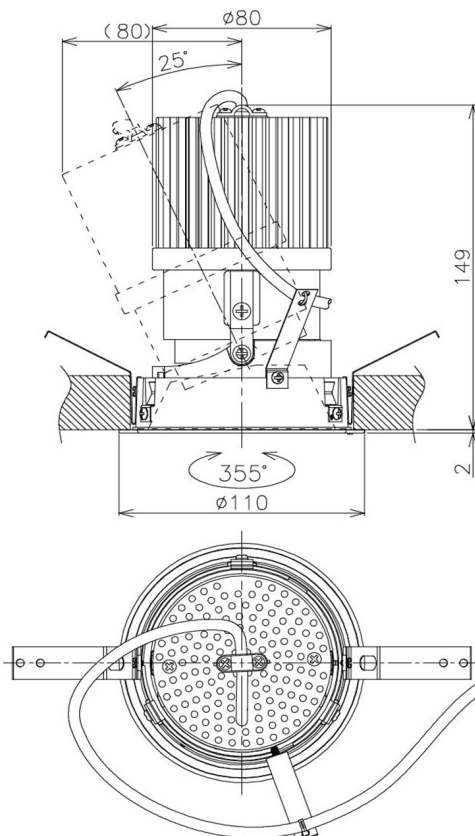

Item no. DD105-2550DB9040

Series Name: Φ 100 Lens type Adjustable downlight, Antiglare

With Dark Mirror Reflector

| | |
|------------------|--|
| Installation | Recessed mount |
| Type | Φ 100 Lens type Adjustable downlight, Antiglare |
| Fixture wattage | 24.3W |
| Beam angle | 50 deg |
| Color Temp. | 4000K |
| CRI | Ra>90 |
| Luminous | 2150 lm |
| Body | Die-cast aluminum alloy |
| Body finish | N/A |
| Trim finish | Black |
| Reflector finish | Dark Mirror |
| IP Rate | IP20 |
| Light source | COB module |
| Input Voltage | AC220~240V |
| Dimming Type | Non-Dimmable |
| Certificate | CE, CCC |
| Cut Hole | 100mm |

| Height (Weight) | |
|-----------------|-------------|
| 31.8W | 152 (0.9kg) |
| 24.3W | 152 (0.9kg) |
| 21.0W | 115 (0.8kg) |
| 14.0W | 115 (0.8kg) |