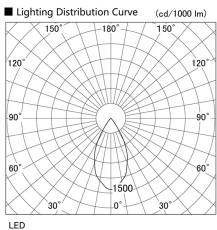

Item no. DD105-2550DB9040

Series Name: Φ 100 Lens type Adjustable downlight, Antiglare

With Dark Mirror Reflector

| | |
|------------------|--|
| Installation | Recessed mount |
| Type | Φ 100 Lens type Adjustable downlight, Antiglare |
| Fixture wattage | 24.3W |
| Beam angle | 50 deg |
| Color Temp. | 4000K |
| CRI | Ra>90 |
| Luminous | 2150 lm |
| Body | Die-cast aluminum alloy |
| Body finish | N/A |
| Trim finish | Black |
| Reflector finish | Dark Mirror |
| IP Rate | IP20 |
| Light source | COB module |
| Input Voltage | AC220~240V |
| Dimming Type | Non-Dimmable |
| Certificate | CE, CCC |
| Cut Hole | 100mm |

| Height (Weight) | |
|-----------------|-------------|
| 31.8W | 152 (0.9kg) |
| 24.3W | 152 (0.9kg) |
| 21.0W | 115 (0.8kg) |
| 14.0W | 115 (0.8kg) |