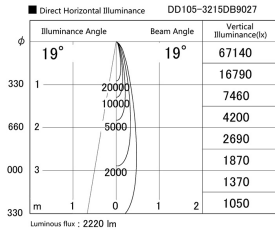

Item no. DD105-3215DB9027

Series Name:  $\Phi$ 100 Lens type Adjustable downlight, Antiglare

With Dark Mirror Reflector

Installation	Recessed mount
Type	
Fixture wattage	31.8W
Beam angle	19 deg
Color Temp.	2700K
CRI	Ra>90
Luminous	2220 lm
Body	Die-cast aluminum alloy
Body finish	N/A
Trim finish	Black
Reflector finish	Dark Mirror
IP Rate	IP20
Light source	COB module
Input Voltage	AC220~240V
Dimming Type	Non-Dimmable
Certificate	CE, CCC
Cut Hole	100mm

Height (Weight)	
31.8W	152 (0.9kg)
24.3W	152 (0.9kg)
21.0W	115 (0.8kg)
14.0W	115 (0.8kg)