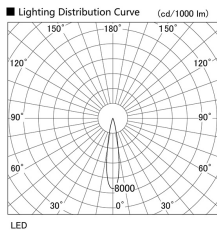

Item no. DD105-3215DB9027

Series Name:  $\Phi$ 100 Lens type Adjustable downlight, Antiglare

With Dark Mirror Reflector

Installation	Recessed mount
Type	
Fixture wattage	31.8W
Beam angle	19 deg
Color Temp.	2700K
CRI	Ra>90
Luminous	2220 lm
Body	Die-cast aluminum alloy
Body finish	N/A
Trim finish	Black
Reflector finish	Dark Mirror
IP Rate	IP20
Light source	COB module
Input Voltage	AC220~240V
Dimming Type	Non-Dimmable
Certificate	CE, CCC
Cut Hole	100mm

Height (Weight)	
31.8W	152 (0.9kg)
24.3W	152 (0.9kg)
21.0W	115 (0.8kg)
14.0W	115 (0.8kg)