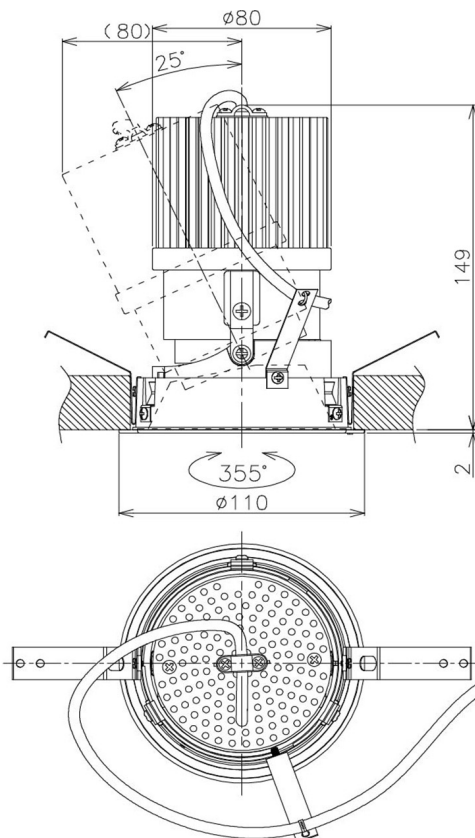

Item no. DD105-3215DB9027

Series Name: Φ 100 Lens type Adjustable downlight, Antiglare

With Dark Mirror Reflector

Installation	Recessed mount
Type	Φ 100 Lens type Adjustable downlight, Antiglare
Fixture wattage	31.8W
Beam angle	19 deg
Color Temp.	2700K
CRI	Ra>90
Luminous	2220 lm
Body	Die-cast aluminum alloy
Body finish	N/A
Trim finish	Black
Reflector finish	Dark Mirror
IP Rate	IP20
Light source	COB module
Input Voltage	AC220~240V
Dimming Type	Non-Dimmable
Certificate	CE, CCC
Cut Hole	100mm

Height (Weight)	
31.8W	152 (0.9kg)
24.3W	152 (0.9kg)
21.0W	115 (0.8kg)
14.0W	115 (0.8kg)