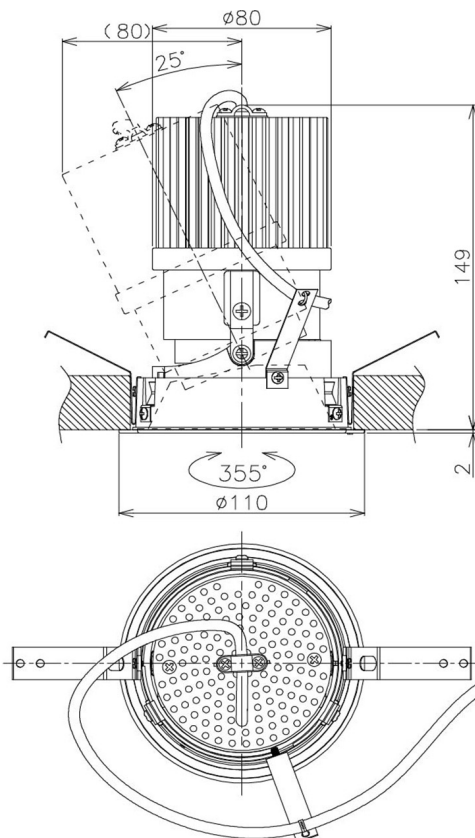

Item no. DD105-3215DB9027

Series Name:  $\Phi$ 100 Lens type Adjustable downlight, Antiglare

With Dark Mirror Reflector

Installation	Recessed mount
Type	
Fixture wattage	31.8W
Beam angle	19 deg
Color Temp.	2700K
CRI	Ra>90
Luminous	2220 lm
Body	Die-cast aluminum alloy
Body finish	N/A
Trim finish	Black
Reflector finish	Dark Mirror
IP Rate	IP20
Light source	COB module
Input Voltage	AC220~240V
Dimming Type	Non-Dimmable
Certificate	CE, CCC
Cut Hole	100mm

Height (Weight)	
31.8W	152 (0.9kg)
24.3W	152 (0.9kg)
21.0W	115 (0.8kg)
14.0W	115 (0.8kg)