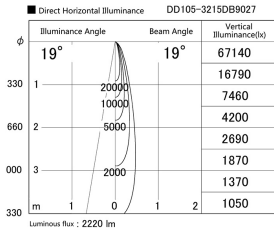

Item no. DD105-3215DB9027

Series Name: Φ 100 Lens type Adjustable downlight, Antiglare

With Dark Mirror Reflector

Installation	Recessed mount
Type	Φ 100 Lens type Adjustable downlight, Antiglare
Fixture wattage	31.8W
Beam angle	19 deg
Color Temp.	2700K
CRI	Ra>90
Luminous	2220 lm
Body	Die-cast aluminum alloy
Body finish	N/A
Trim finish	Black
Reflector finish	Dark Mirror
IP Rate	IP20
Light source	COB module
Input Voltage	AC220~240V
Dimming Type	Non-Dimmable
Certificate	CE, CCC
Cut Hole	100mm

Height (Weight)	
31.8W	152 (0.9kg)
24.3W	152 (0.9kg)
21.0W	115 (0.8kg)
14.0W	115 (0.8kg)