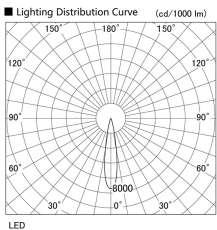

Item no. DD105-3215DB9027

Series Name: Φ 100 Lens type Adjustable downlight, Antiglare

With Dark Mirror Reflector

Installation	Recessed mount
Type	Φ 100 Lens type Adjustable downlight, Antiglare
Fixture wattage	31.8W
Beam angle	19 deg
Color Temp.	2700K
CRI	Ra>90
Luminous	2220 lm
Body	Die-cast aluminum alloy
Body finish	N/A
Trim finish	Black
Reflector finish	Dark Mirror
IP Rate	IP20
Light source	COB module
Input Voltage	AC220~240V
Dimming Type	Non-Dimmable
Certificate	CE, CCC
Cut Hole	100mm

Height (Weight)	
31.8W	152 (0.9kg)
24.3W	152 (0.9kg)
21.0W	115 (0.8kg)
14.0W	115 (0.8kg)