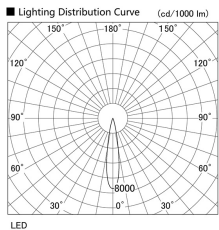

Item no. DD105-3215DB9030

Series Name: Φ 100 Lens type Adjustable downlight, Antiglare

With Dark Mirror Reflector

Installation	Recessed mount
Type	Φ 100 Lens type Adjustable downlight, Antiglare
Fixture wattage	31.8W
Beam angle	19 deg
Color Temp.	3000K
CRI	Ra>90
Luminous	2385 lm
Body	Die-cast aluminum alloy
Body finish	N/A
Trim finish	Black
Reflector finish	Dark Mirror
IP Rate	IP20
Light source	COB module
Input Voltage	AC220~240V
Dimming Type	Non-Dimmable
Certificate	CE, CCC
Cut Hole	100mm

Height (Weight)	
31.8W	152 (0.9kg)
24.3W	152 (0.9kg)
21.0W	115 (0.8kg)
14.0W	115 (0.8kg)