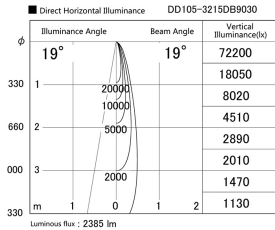

Item no. DD105-3215DB9030

Series Name: Φ 100 Lens type Adjustable downlight, Antiglare

With Dark Mirror Reflector

Installation	Recessed mount
Type	Φ 100 Lens type Adjustable downlight, Antiglare
Fixture wattage	31.8W
Beam angle	19 deg
Color Temp.	3000K
CRI	Ra>90
Luminous	2385 lm
Body	Die-cast aluminum alloy
Body finish	N/A
Trim finish	Black
Reflector finish	Dark Mirror
IP Rate	IP20
Light source	COB module
Input Voltage	AC220~240V
Dimming Type	Non-Dimmable
Certificate	CE, CCC
Cut Hole	100mm

Height (Weight)	
31.8W	152 (0.9kg)
24.3W	152 (0.9kg)
21.0W	115 (0.8kg)
14.0W	115 (0.8kg)