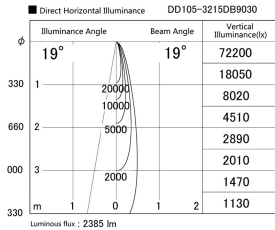

Item no. DD105-3215DB9030

Series Name: Φ 100 Lens type Adjustable downlight, Antiglare

With Dark Mirror Reflector

Installation	Recessed mount
Type	
Fixture wattage	31.8W
Beam angle	19 deg
Color Temp.	3000K
CRI	Ra>90
Luminous	2385 lm
Body	Die-cast aluminum alloy
Body finish	N/A
Trim finish	Black
Reflector finish	Dark Mirror
IP Rate	IP20
Light source	COB module
Input Voltage	AC220~240V
Dimming Type	Non-Dimmable
Certificate	CE, CCC
Cut Hole	100mm

Height (Weight)	
31.8W	152 (0.9kg)
24.3W	152 (0.9kg)
21.0W	115 (0.8kg)
14.0W	115 (0.8kg)