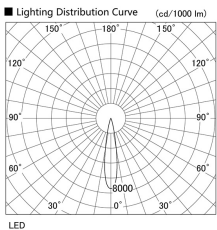

Item no. DD105-3215DB9030

Series Name: Φ 100 Lens type Adjustable downlight, Antiglare

With Dark Mirror Reflector

Installation	Recessed mount
Type	
Fixture wattage	31.8W
Beam angle	19 deg
Color Temp.	3000K
CRI	Ra>90
Luminous	2385 lm
Body	Die-cast aluminum alloy
Body finish	N/A
Trim finish	Black
Reflector finish	Dark Mirror
IP Rate	IP20
Light source	COB module
Input Voltage	AC220~240V
Dimming Type	Non-Dimmable
Certificate	CE, CCC
Cut Hole	100mm

Height (Weight)	
31.8W	152 (0.9kg)
24.3W	152 (0.9kg)
21.0W	115 (0.8kg)
14.0W	115 (0.8kg)