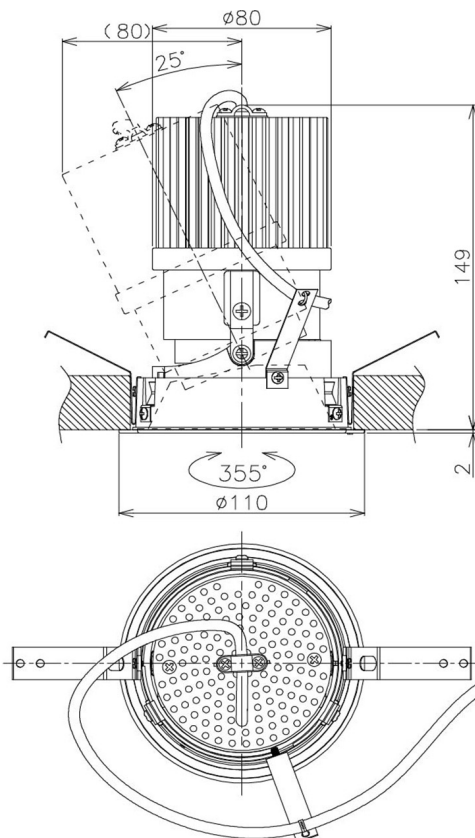

Item no. DD105-3215DB9030

Series Name: Φ 100 Lens type Adjustable downlight, Antiglare

With Dark Mirror Reflector

Installation	Recessed mount
Type	Φ 100 Lens type Adjustable downlight, Antiglare
Fixture wattage	31.8W
Beam angle	19 deg
Color Temp.	3000K
CRI	Ra>90
Luminous	2385 lm
Body	Die-cast aluminum alloy
Body finish	N/A
Trim finish	Black
Reflector finish	Dark Mirror
IP Rate	IP20
Light source	COB module
Input Voltage	AC220~240V
Dimming Type	Non-Dimmable
Certificate	CE, CCC
Cut Hole	100mm

Height (Weight)	
31.8W	152 (0.9kg)
24.3W	152 (0.9kg)
21.0W	115 (0.8kg)
14.0W	115 (0.8kg)