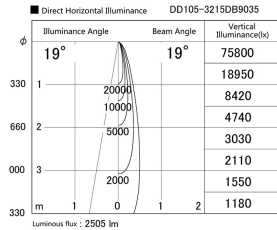

Item no. DD105-3215DB9035

Series Name: Φ 100 Lens type Adjustable downlight, Antiglare

With Dark Mirror Reflector

Installation	Recessed mount
Type	
Fixture wattage	31.8W
Beam angle	19 deg
Color Temp.	3500K
CRI	Ra>90
Luminous	2505 lm
Body	Die-cast aluminum alloy
Body finish	N/A
Trim finish	Black
Reflector finish	Dark Mirror
IP Rate	IP20
Light source	COB module
Input Voltage	AC220~240V
Dimming Type	Non-Dimmable
Certificate	CE, CCC
Cut Hole	100mm

Height (Weight)	
31.8W	152 (0.9kg)
24.3W	152 (0.9kg)
21.0W	115 (0.8kg)
14.0W	115 (0.8kg)