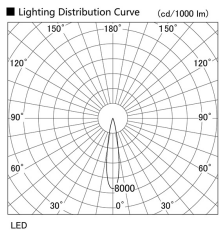

Item no. DD105-3215DB9035

Series Name: Φ 100 Lens type Adjustable downlight, Antiglare

With Dark Mirror Reflector

Installation	Recessed mount
Type	
Fixture wattage	31.8W
Beam angle	19 deg
Color Temp.	3500K
CRI	Ra>90
Luminous	2505 lm
Body	Die-cast aluminum alloy
Body finish	N/A
Trim finish	Black
Reflector finish	Dark Mirror
IP Rate	IP20
Light source	COB module
Input Voltage	AC220~240V
Dimming Type	Non-Dimmable
Certificate	CE, CCC
Cut Hole	100mm

Height (Weight)	
31.8W	152 (0.9kg)
24.3W	152 (0.9kg)
21.0W	115 (0.8kg)
14.0W	115 (0.8kg)