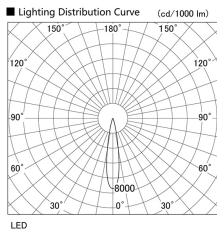

Item no. DD105-3215DB9040

Series Name:  $\Phi$ 100 Lens type Adjustable downlight, Antiglare

With Dark Mirror Reflector

Installation	Recessed mount
Type	
Fixture wattage	31.8W
Beam angle	19 deg
Color Temp.	4000K
CRI	Ra>90
Luminous	2575 lm
Body	Die-cast aluminum alloy
Body finish	N/A
Trim finish	Black
Reflector finish	Dark Mirror
IP Rate	IP20
Light source	COB module
Input Voltage	AC220~240V
Dimming Type	Non-Dimmable
Certificate	CE, CCC
Cut Hole	100mm

Height (Weight)	
31.8W	152 (0.9kg)
24.3W	152 (0.9kg)
21.0W	115 (0.8kg)
14.0W	115 (0.8kg)