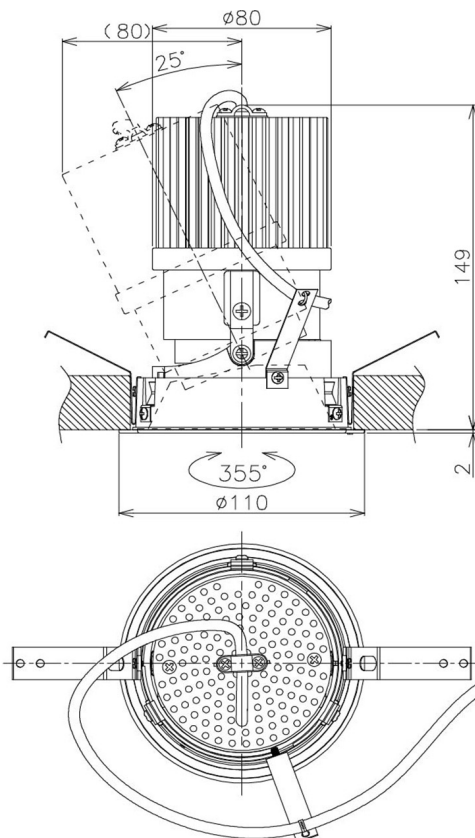

Item no. DD105-3215DB9040

Series Name: Φ 100 Lens type Adjustable downlight, Antiglare

With Dark Mirror Reflector

Installation	Recessed mount
Type	Φ 100 Lens type Adjustable downlight, Antiglare
Fixture wattage	31.8W
Beam angle	19 deg
Color Temp.	4000K
CRI	Ra>90
Luminous	2575 lm
Body	Die-cast aluminum alloy
Body finish	N/A
Trim finish	Black
Reflector finish	Dark Mirror
IP Rate	IP20
Light source	COB module
Input Voltage	AC220~240V
Dimming Type	Non-Dimmable
Certificate	CE, CCC
Cut Hole	100mm

Height (Weight)	
31.8W	152 (0.9kg)
24.3W	152 (0.9kg)
21.0W	115 (0.8kg)
14.0W	115 (0.8kg)