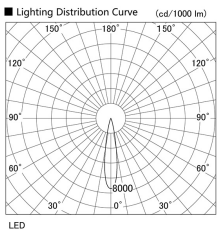

Item no. DD105-3215DB9040

Series Name: Φ 100 Lens type Adjustable downlight, Antiglare

With Dark Mirror Reflector

Installation	Recessed mount
Type	Φ 100 Lens type Adjustable downlight, Antiglare
Fixture wattage	31.8W
Beam angle	19 deg
Color Temp.	4000K
CRI	Ra>90
Luminous	2575 lm
Body	Die-cast aluminum alloy
Body finish	N/A
Trim finish	Black
Reflector finish	Dark Mirror
IP Rate	IP20
Light source	COB module
Input Voltage	AC220~240V
Dimming Type	Non-Dimmable
Certificate	CE, CCC
Cut Hole	100mm

Height (Weight)	
31.8W	152 (0.9kg)
24.3W	152 (0.9kg)
21.0W	115 (0.8kg)
14.0W	115 (0.8kg)