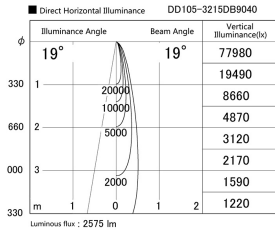

Item no. DD105-3215DB9040

Series Name: Φ 100 Lens type Adjustable downlight, Antiglare

With Dark Mirror Reflector

Installation	Recessed mount
Type	Φ 100 Lens type Adjustable downlight, Antiglare
Fixture wattage	31.8W
Beam angle	19 deg
Color Temp.	4000K
CRI	Ra>90
Luminous	2575 lm
Body	Die-cast aluminum alloy
Body finish	N/A
Trim finish	Black
Reflector finish	Dark Mirror
IP Rate	IP20
Light source	COB module
Input Voltage	AC220~240V
Dimming Type	Non-Dimmable
Certificate	CE, CCC
Cut Hole	100mm

Height (Weight)	
31.8W	152 (0.9kg)
24.3W	152 (0.9kg)
21.0W	115 (0.8kg)
14.0W	115 (0.8kg)