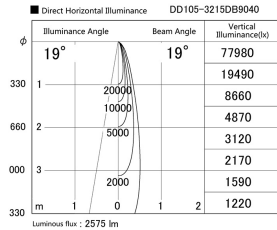

Item no. DD105-3215DB9040

Series Name:  $\Phi$ 100 Lens type Adjustable downlight, Antiglare

With Dark Mirror Reflector

Installation	Recessed mount
Type	
Fixture wattage	31.8W
Beam angle	19 deg
Color Temp.	4000K
CRI	Ra>90
Luminous	2575 lm
Body	Die-cast aluminum alloy
Body finish	N/A
Trim finish	Black
Reflector finish	Dark Mirror
IP Rate	IP20
Light source	COB module
Input Voltage	AC220~240V
Dimming Type	Non-Dimmable
Certificate	CE, CCC
Cut Hole	100mm

Height (Weight)	
31.8W	152 (0.9kg)
24.3W	152 (0.9kg)
21.0W	115 (0.8kg)
14.0W	115 (0.8kg)