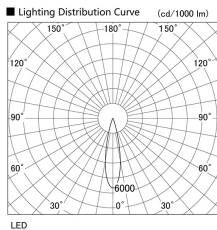

Item no. DD105-3220DB9027

Series Name:  $\Phi$ 100 Lens type Adjustable downlight, Antiglare

With Dark Mirror Reflector

Installation	Recessed mount
Type	
Fixture wattage	31.8W
Beam angle	23 deg
Color Temp.	2700K
CRI	Ra>90
Luminous	2375 lm
Body	Die-cast aluminum alloy
Body finish	N/A
Trim finish	Black
Reflector finish	Dark Mirror
IP Rate	IP20
Light source	COB module
Input Voltage	AC220~240V
Dimming Type	Non-Dimmable
Certificate	CE, CCC
Cut Hole	100mm

Height (Weight)	
31.8W	152 (0.9kg)
24.3W	152 (0.9kg)
21.0W	115 (0.8kg)
14.0W	115 (0.8kg)