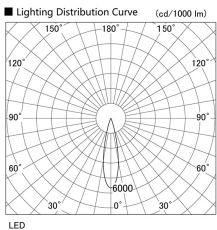

Item no. DD105-3220DB9027

Series Name: Φ 100 Lens type Adjustable downlight, Antiglare

With Dark Mirror Reflector

Installation	Recessed mount
Type	
Fixture wattage	31.8W
Beam angle	23 deg
Color Temp.	2700K
CRI	Ra>90
Luminous	2375 lm
Body	Die-cast aluminum alloy
Body finish	N/A
Trim finish	Black
Reflector finish	Dark Mirror
IP Rate	IP20
Light source	COB module
Input Voltage	AC220~240V
Dimming Type	Non-Dimmable
Certificate	CE, CCC
Cut Hole	100mm

Height (Weight)	
31.8W	152 (0.9kg)
24.3W	152 (0.9kg)
21.0W	115 (0.8kg)
14.0W	115 (0.8kg)