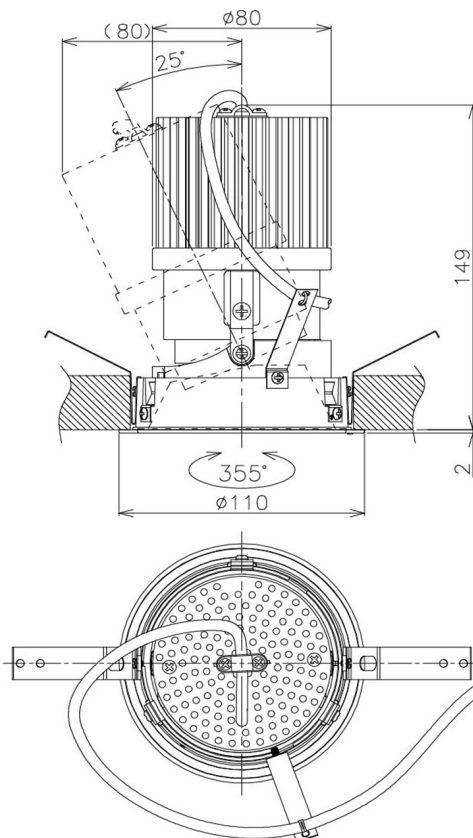

Item no. DD105-3220DB9027

Series Name: Φ 100 Lens type Adjustable downlight, Antiglare

With Dark Mirror Reflector

Installation	Recessed mount
Type	
Fixture wattage	31.8W
Beam angle	23 deg
Color Temp.	2700K
CRI	Ra>90
Luminous	2375 lm
Body	Die-cast aluminum alloy
Body finish	N/A
Trim finish	Black
Reflector finish	Dark Mirror
IP Rate	IP20
Light source	COB module
Input Voltage	AC220~240V
Dimming Type	Non-Dimmable
Certificate	CE, CCC
Cut Hole	100mm

Height (Weight)	
31.8W	152 (0.9kg)
24.3W	152 (0.9kg)
21.0W	115 (0.8kg)
14.0W	115 (0.8kg)