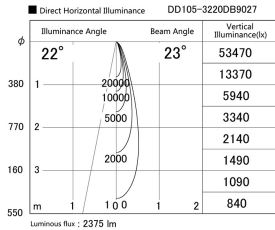

Item no. DD105-3220DB9027

Series Name: Φ 100 Lens type Adjustable downlight, Antiglare

With Dark Mirror Reflector

Installation	Recessed mount
Type	
Fixture wattage	31.8W
Beam angle	23 deg
Color Temp.	2700K
CRI	Ra>90
Luminous	2375 lm
Body	Die-cast aluminum alloy
Body finish	N/A
Trim finish	Black
Reflector finish	Dark Mirror
IP Rate	IP20
Light source	COB module
Input Voltage	AC220~240V
Dimming Type	Non-Dimmable
Certificate	CE, CCC
Cut Hole	100mm

Height (Weight)	
31.8W	152 (0.9kg)
24.3W	152 (0.9kg)
21.0W	115 (0.8kg)
14.0W	115 (0.8kg)