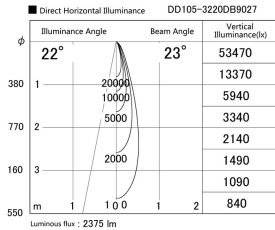

Item no. DD105-3220DB9027

Series Name:  $\Phi$ 100 Lens type Adjustable downlight, Antiglare

With Dark Mirror Reflector

Installation	Recessed mount
Type	
Fixture wattage	31.8W
Beam angle	23 deg
Color Temp.	2700K
CRI	Ra>90
Luminous	2375 lm
Body	Die-cast aluminum alloy
Body finish	N/A
Trim finish	Black
Reflector finish	Dark Mirror
IP Rate	IP20
Light source	COB module
Input Voltage	AC220~240V
Dimming Type	Non-Dimmable
Certificate	CE, CCC
Cut Hole	100mm

Height (Weight)	
31.8W	152 (0.9kg)
24.3W	152 (0.9kg)
21.0W	115 (0.8kg)
14.0W	115 (0.8kg)