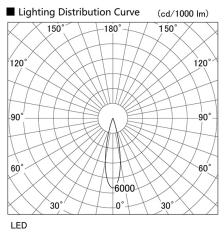

Item no. DD105-3220DB9030

Series Name:  $\Phi$ 100 Lens type Adjustable downlight, Antiglare

With Dark Mirror Reflector

Installation	Recessed mount
Type	$\Phi$ 100 Lens type Adjustable downlight, Antiglare
Fixture wattage	31.8W
Beam angle	23 deg
Color Temp.	3000K
CRI	Ra>90
Luminous	2555 lm
Body	Die-cast aluminum alloy
Body finish	N/A
Trim finish	Black
Reflector finish	Dark Mirror
IP Rate	IP20
Light source	COB module
Input Voltage	AC220~240V
Dimming Type	Non-Dimmable
Certificate	CE, CCC
Cut Hole	100mm

Height (Weight)	
31.8W	152 (0.9kg)
24.3W	152 (0.9kg)
21.0W	115 (0.8kg)
14.0W	115 (0.8kg)