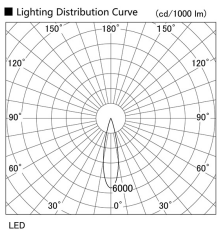

Item no. DD105-3220DB9030

Series Name:  $\Phi$ 100 Lens type Adjustable downlight, Antiglare

With Dark Mirror Reflector

Installation	Recessed mount
Type	
Fixture wattage	31.8W
Beam angle	23 deg
Color Temp.	3000K
CRI	Ra>90
Luminous	2555 lm
Body	Die-cast aluminum alloy
Body finish	N/A
Trim finish	Black
Reflector finish	Dark Mirror
IP Rate	IP20
Light source	COB module
Input Voltage	AC220~240V
Dimming Type	Non-Dimmable
Certificate	CE, CCC
Cut Hole	100mm

Height (Weight)	
31.8W	152 (0.9kg)
24.3W	152 (0.9kg)
21.0W	115 (0.8kg)
14.0W	115 (0.8kg)