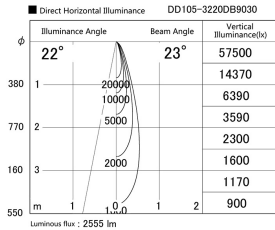

Item no. DD105-3220DB9030

Series Name:  $\Phi$ 100 Lens type Adjustable downlight, Antiglare

With Dark Mirror Reflector

Installation	Recessed mount
Type	
Fixture wattage	31.8W
Beam angle	23 deg
Color Temp.	3000K
CRI	Ra>90
Luminous	2555 lm
Body	Die-cast aluminum alloy
Body finish	N/A
Trim finish	Black
Reflector finish	Dark Mirror
IP Rate	IP20
Light source	COB module
Input Voltage	AC220~240V
Dimming Type	Non-Dimmable
Certificate	CE, CCC
Cut Hole	100mm

Height (Weight)	
31.8W	152 (0.9kg)
24.3W	152 (0.9kg)
21.0W	115 (0.8kg)
14.0W	115 (0.8kg)