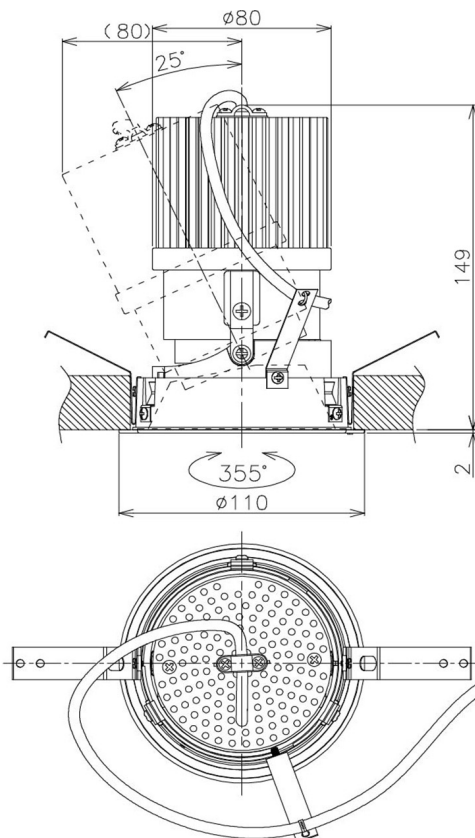

Item no. DD105-3220DB9030

Series Name:  $\Phi$ 100 Lens type Adjustable downlight, Antiglare

With Dark Mirror Reflector

Installation	Recessed mount
Type	$\Phi$ 100 Lens type Adjustable downlight, Antiglare
Fixture wattage	31.8W
Beam angle	23 deg
Color Temp.	3000K
CRI	Ra>90
Luminous	2555 lm
Body	Die-cast aluminum alloy
Body finish	N/A
Trim finish	Black
Reflector finish	Dark Mirror
IP Rate	IP20
Light source	COB module
Input Voltage	AC220~240V
Dimming Type	Non-Dimmable
Certificate	CE, CCC
Cut Hole	100mm

Height (Weight)	
31.8W	152 (0.9kg)
24.3W	152 (0.9kg)
21.0W	115 (0.8kg)
14.0W	115 (0.8kg)