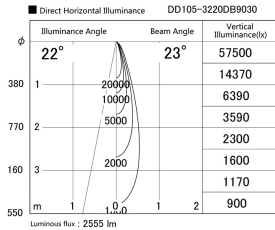

Item no. DD105-3220DB9030

Series Name:  $\Phi$ 100 Lens type Adjustable downlight, Antiglare

With Dark Mirror Reflector

Installation	Recessed mount
Type	$\Phi$ 100 Lens type Adjustable downlight, Antiglare
Fixture wattage	31.8W
Beam angle	23 deg
Color Temp.	3000K
CRI	Ra>90
Luminous	2555 lm
Body	Die-cast aluminum alloy
Body finish	N/A
Trim finish	Black
Reflector finish	Dark Mirror
IP Rate	IP20
Light source	COB module
Input Voltage	AC220~240V
Dimming Type	Non-Dimmable
Certificate	CE, CCC
Cut Hole	100mm

Height (Weight)	
31.8W	152 (0.9kg)
24.3W	152 (0.9kg)
21.0W	115 (0.8kg)
14.0W	115 (0.8kg)