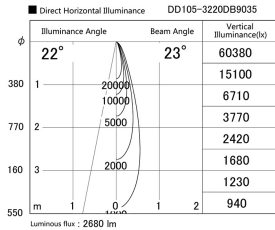

Item no. DD105-3220DB9035

Series Name: Φ 100 Lens type Adjustable downlight, Antiglare

With Dark Mirror Reflector

Installation	Recessed mount
Type	
Fixture wattage	31.8W
Beam angle	23 deg
Color Temp.	3500K
CRI	Ra>90
Luminous	2680 lm
Body	Die-cast aluminum alloy
Body finish	N/A
Trim finish	Black
Reflector finish	Dark Mirror
IP Rate	IP20
Light source	COB module
Input Voltage	AC220~240V
Dimming Type	Non-Dimmable
Certificate	CE, CCC
Cut Hole	100mm

Height (Weight)	
31.8W	152 (0.9kg)
24.3W	152 (0.9kg)
21.0W	115 (0.8kg)
14.0W	115 (0.8kg)