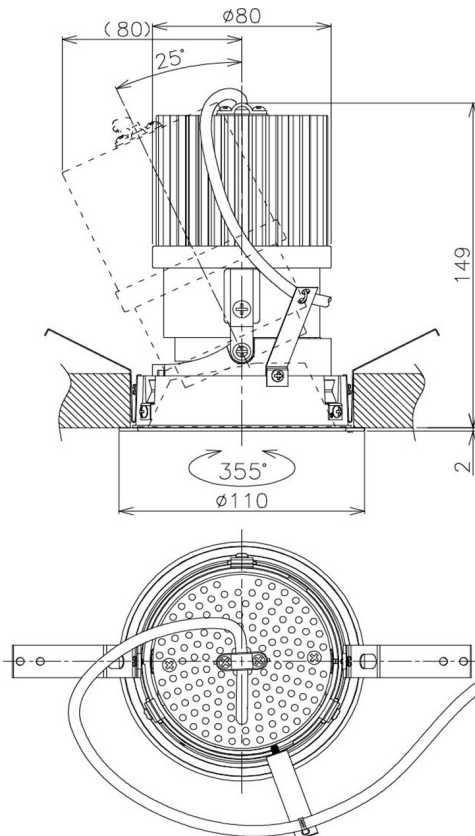

Item no. DD105-3220DB9035

Series Name: Φ 100 Lens type Adjustable downlight, Antiglare

With Dark Mirror Reflector

Installation	Recessed mount
Type	Φ 100 Lens type Adjustable downlight, Antiglare
Fixture wattage	31.8W
Beam angle	23 deg
Color Temp.	3500K
CRI	Ra>90
Luminous	2680 lm
Body	Die-cast aluminum alloy
Body finish	N/A
Trim finish	Black
Reflector finish	Dark Mirror
IP Rate	IP20
Light source	COB module
Input Voltage	AC220~240V
Dimming Type	Non-Dimmable
Certificate	CE, CCC
Cut Hole	100mm

Height (Weight)	
31.8W	152 (0.9kg)
24.3W	152 (0.9kg)
21.0W	115 (0.8kg)
14.0W	115 (0.8kg)