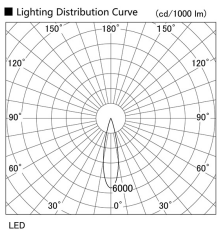

Item no. DD105-3220DB9035

Series Name: Φ 100 Lens type Adjustable downlight, Antiglare

With Dark Mirror Reflector

Installation	Recessed mount
Type	
Fixture wattage	31.8W
Beam angle	23 deg
Color Temp.	3500K
CRI	Ra>90
Luminous	2680 lm
Body	Die-cast aluminum alloy
Body finish	N/A
Trim finish	Black
Reflector finish	Dark Mirror
IP Rate	IP20
Light source	COB module
Input Voltage	AC220~240V
Dimming Type	Non-Dimmable
Certificate	CE, CCC
Cut Hole	100mm

Height (Weight)	
31.8W	152 (0.9kg)
24.3W	152 (0.9kg)
21.0W	115 (0.8kg)
14.0W	115 (0.8kg)