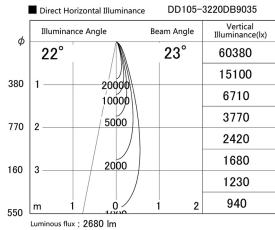

Item no. DD105-3220DB9035

Series Name: Φ 100 Lens type Adjustable downlight, Antiglare

With Dark Mirror Reflector

Installation	Recessed mount
Type	Φ 100 Lens type Adjustable downlight, Antiglare
Fixture wattage	31.8W
Beam angle	23 deg
Color Temp.	3500K
CRI	Ra>90
Luminous	2680 lm
Body	Die-cast aluminum alloy
Body finish	N/A
Trim finish	Black
Reflector finish	Dark Mirror
IP Rate	IP20
Light source	COB module
Input Voltage	AC220~240V
Dimming Type	Non-Dimmable
Certificate	CE, CCC
Cut Hole	100mm

Height (Weight)	
31.8W	152 (0.9kg)
24.3W	152 (0.9kg)
21.0W	115 (0.8kg)
14.0W	115 (0.8kg)