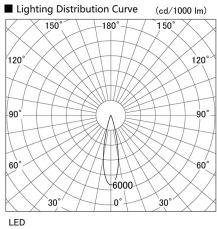

Item no. DD105-3220DB9035

Series Name: Φ 100 Lens type Adjustable downlight, Antiglare

With Dark Mirror Reflector

Installation	Recessed mount
Type	Φ 100 Lens type Adjustable downlight, Antiglare
Fixture wattage	31.8W
Beam angle	23 deg
Color Temp.	3500K
CRI	Ra>90
Luminous	2680 lm
Body	Die-cast aluminum alloy
Body finish	N/A
Trim finish	Black
Reflector finish	Dark Mirror
IP Rate	IP20
Light source	COB module
Input Voltage	AC220~240V
Dimming Type	Non-Dimmable
Certificate	CE, CCC
Cut Hole	100mm

Height (Weight)	
31.8W	152 (0.9kg)
24.3W	152 (0.9kg)
21.0W	115 (0.8kg)
14.0W	115 (0.8kg)