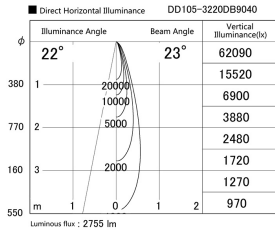

Item no. DD105-3220DB9040

Series Name: Φ 100 Lens type Adjustable downlight, Antiglare

With Dark Mirror Reflector

Installation	Recessed mount
Type	Φ 100 Lens type Adjustable downlight, Antiglare
Fixture wattage	31.8W
Beam angle	23 deg
Color Temp.	4000K
CRI	Ra>90
Luminous	2755 lm
Body	Die-cast aluminum alloy
Body finish	N/A
Trim finish	Black
Reflector finish	Dark Mirror
IP Rate	IP20
Light source	COB module
Input Voltage	AC220~240V
Dimming Type	Non-Dimmable
Certificate	CE, CCC
Cut Hole	100mm

Height (Weight)	
31.8W	152 (0.9kg)
24.3W	152 (0.9kg)
21.0W	115 (0.8kg)
14.0W	115 (0.8kg)