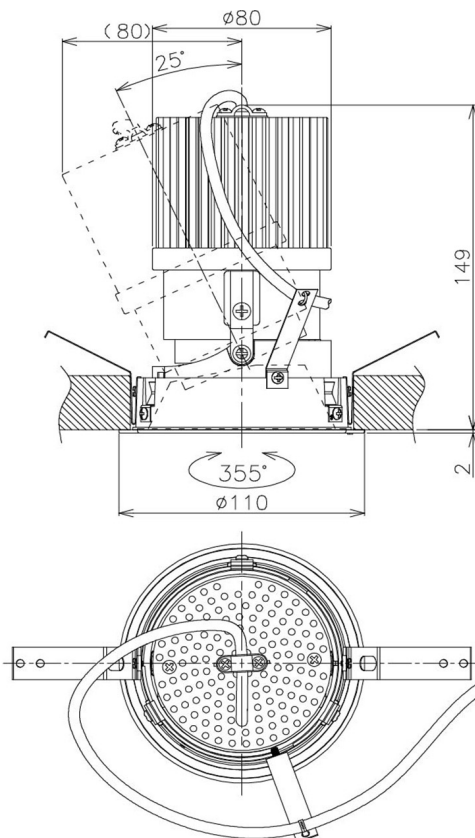

Item no. DD105-3220DB9040

Series Name: Φ 100 Lens type Adjustable downlight, Antiglare

With Dark Mirror Reflector

Installation	Recessed mount
Type	Φ 100 Lens type Adjustable downlight, Antiglare
Fixture wattage	31.8W
Beam angle	23 deg
Color Temp.	4000K
CRI	Ra>90
Luminous	2755 lm
Body	Die-cast aluminum alloy
Body finish	N/A
Trim finish	Black
Reflector finish	Dark Mirror
IP Rate	IP20
Light source	COB module
Input Voltage	AC220~240V
Dimming Type	Non-Dimmable
Certificate	CE, CCC
Cut Hole	100mm

Height (Weight)	
31.8W	152 (0.9kg)
24.3W	152 (0.9kg)
21.0W	115 (0.8kg)
14.0W	115 (0.8kg)