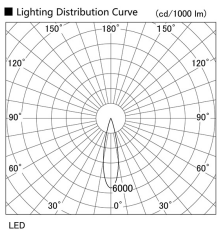

Item no. DD105-3220DB9040

Series Name: Φ 100 Lens type Adjustable downlight, Antiglare

With Dark Mirror Reflector

Installation	Recessed mount
Type	
Fixture wattage	31.8W
Beam angle	23 deg
Color Temp.	4000K
CRI	Ra>90
Luminous	2755 lm
Body	Die-cast aluminum alloy
Body finish	N/A
Trim finish	Black
Reflector finish	Dark Mirror
IP Rate	IP20
Light source	COB module
Input Voltage	AC220~240V
Dimming Type	Non-Dimmable
Certificate	CE, CCC
Cut Hole	100mm

Height (Weight)	
31.8W	152 (0.9kg)
24.3W	152 (0.9kg)
21.0W	115 (0.8kg)
14.0W	115 (0.8kg)