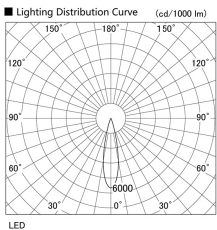

Item no. DD105-3220DB9040

Series Name: Φ 100 Lens type Adjustable downlight, Antiglare

With Dark Mirror Reflector

Installation	Recessed mount
Type	Φ 100 Lens type Adjustable downlight, Antiglare
Fixture wattage	31.8W
Beam angle	23 deg
Color Temp.	4000K
CRI	Ra>90
Luminous	2755 lm
Body	Die-cast aluminum alloy
Body finish	N/A
Trim finish	Black
Reflector finish	Dark Mirror
IP Rate	IP20
Light source	COB module
Input Voltage	AC220~240V
Dimming Type	Non-Dimmable
Certificate	CE, CCC
Cut Hole	100mm

Height (Weight)	
31.8W	152 (0.9kg)
24.3W	152 (0.9kg)
21.0W	115 (0.8kg)
14.0W	115 (0.8kg)