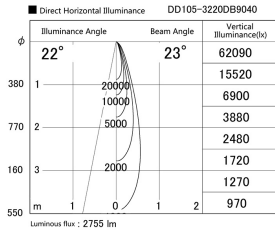

Item no. DD105-3220DB9040

Series Name: Φ 100 Lens type Adjustable downlight, Antiglare

With Dark Mirror Reflector

Installation	Recessed mount
Type	
Fixture wattage	31.8W
Beam angle	23 deg
Color Temp.	4000K
CRI	Ra>90
Luminous	2755 lm
Body	Die-cast aluminum alloy
Body finish	N/A
Trim finish	Black
Reflector finish	Dark Mirror
IP Rate	IP20
Light source	COB module
Input Voltage	AC220~240V
Dimming Type	Non-Dimmable
Certificate	CE, CCC
Cut Hole	100mm

Height (Weight)	
31.8W	152 (0.9kg)
24.3W	152 (0.9kg)
21.0W	115 (0.8kg)
14.0W	115 (0.8kg)