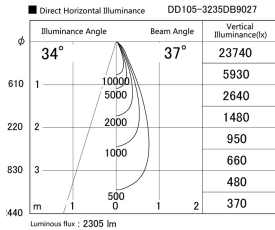

Item no. DD105-3235DB9027

Series Name:  $\Phi$ 100 Lens type Adjustable downlight, Antiglare

With Dark Mirror Reflector

Installation	Recessed mount
Type	$\Phi$ 100 Lens type Adjustable downlight, Antiglare
Fixture wattage	31.8W
Beam angle	37 deg
Color Temp.	2700K
CRI	Ra>90
Luminous	2305 lm
Body	Die-cast aluminum alloy
Body finish	N/A
Trim finish	Black
Reflector finish	Dark Mirror
IP Rate	IP20
Light source	COB module
Input Voltage	AC220~240V
Dimming Type	Non-Dimmable
Certificate	CE, CCC
Cut Hole	100mm

Height (Weight)	
31.8W	152 (0.9kg)
24.3W	152 (0.9kg)
21.0W	115 (0.8kg)
14.0W	115 (0.8kg)