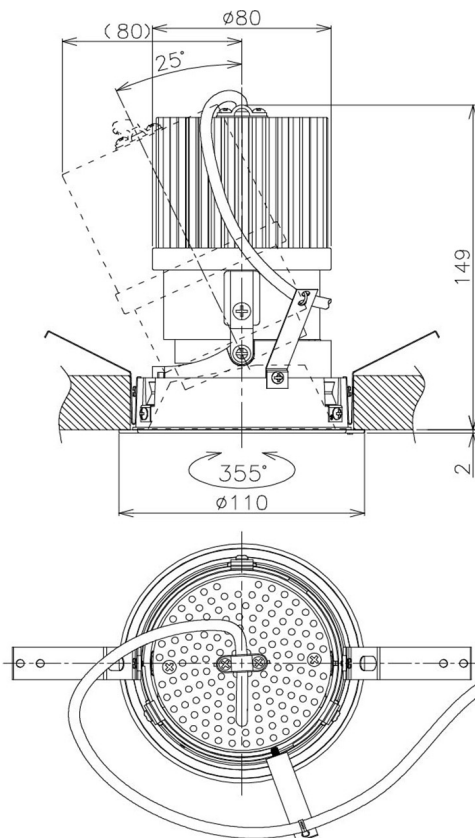

Item no. DD105-3235DB9027

Series Name:  $\Phi$ 100 Lens type Adjustable downlight, Antiglare

With Dark Mirror Reflector

Installation	Recessed mount
Type	$\Phi$ 100 Lens type Adjustable downlight, Antiglare
Fixture wattage	31.8W
Beam angle	37 deg
Color Temp.	2700K
CRI	Ra>90
Luminous	2305 lm
Body	Die-cast aluminum alloy
Body finish	N/A
Trim finish	Black
Reflector finish	Dark Mirror
IP Rate	IP20
Light source	COB module
Input Voltage	AC220~240V
Dimming Type	Non-Dimmable
Certificate	CE, CCC
Cut Hole	100mm

Height (Weight)	
31.8W	152 (0.9kg)
24.3W	152 (0.9kg)
21.0W	115 (0.8kg)
14.0W	115 (0.8kg)