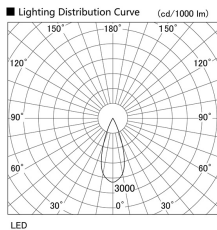

Item no. DD105-3235DB9027

Series Name:  $\Phi$ 100 Lens type Adjustable downlight, Antiglare

With Dark Mirror Reflector

Installation	Recessed mount
Type	$\Phi$ 100 Lens type Adjustable downlight, Antiglare
Fixture wattage	31.8W
Beam angle	37 deg
Color Temp.	2700K
CRI	Ra>90
Luminous	2305 lm
Body	Die-cast aluminum alloy
Body finish	N/A
Trim finish	Black
Reflector finish	Dark Mirror
IP Rate	IP20
Light source	COB module
Input Voltage	AC220~240V
Dimming Type	Non-Dimmable
Certificate	CE, CCC
Cut Hole	100mm

Height (Weight)	
31.8W	152 (0.9kg)
24.3W	152 (0.9kg)
21.0W	115 (0.8kg)
14.0W	115 (0.8kg)