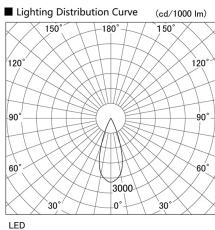

Item no. DD105-3235DB9027

Series Name: Φ 100 Lens type Adjustable downlight, Antiglare

With Dark Mirror Reflector

Installation	Recessed mount
Type	
Fixture wattage	31.8W
Beam angle	37 deg
Color Temp.	2700K
CRI	Ra>90
Luminous	2305 lm
Body	Die-cast aluminum alloy
Body finish	N/A
Trim finish	Black
Reflector finish	Dark Mirror
IP Rate	IP20
Light source	COB module
Input Voltage	AC220~240V
Dimming Type	Non-Dimmable
Certificate	CE, CCC
Cut Hole	100mm

Height (Weight)	
31.8W	152 (0.9kg)
24.3W	152 (0.9kg)
21.0W	115 (0.8kg)
14.0W	115 (0.8kg)