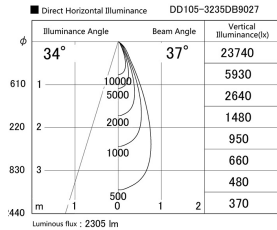

Item no. DD105-3235DB9027

Series Name: Φ 100 Lens type Adjustable downlight, Antiglare

With Dark Mirror Reflector

Installation	Recessed mount
Type	
Fixture wattage	31.8W
Beam angle	37 deg
Color Temp.	2700K
CRI	Ra>90
Luminous	2305 lm
Body	Die-cast aluminum alloy
Body finish	N/A
Trim finish	Black
Reflector finish	Dark Mirror
IP Rate	IP20
Light source	COB module
Input Voltage	AC220~240V
Dimming Type	Non-Dimmable
Certificate	CE, CCC
Cut Hole	100mm

Height (Weight)	
31.8W	152 (0.9kg)
24.3W	152 (0.9kg)
21.0W	115 (0.8kg)
14.0W	115 (0.8kg)