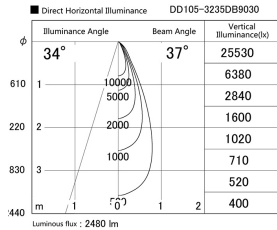

Item no. DD105-3235DB9030

Series Name: Φ 100 Lens type Adjustable downlight, Antiglare

With Dark Mirror Reflector

Installation	Recessed mount
Type	Φ 100 Lens type Adjustable downlight, Antiglare
Fixture wattage	31.8W
Beam angle	37 deg
Color Temp.	3000K
CRI	Ra>90
Luminous	2480 lm
Body	Die-cast aluminum alloy
Body finish	N/A
Trim finish	Black
Reflector finish	Dark Mirror
IP Rate	IP20
Light source	COB module
Input Voltage	AC220~240V
Dimming Type	Non-Dimmable
Certificate	CE, CCC
Cut Hole	100mm

Height (Weight)	
31.8W	152 (0.9kg)
24.3W	152 (0.9kg)
21.0W	115 (0.8kg)
14.0W	115 (0.8kg)