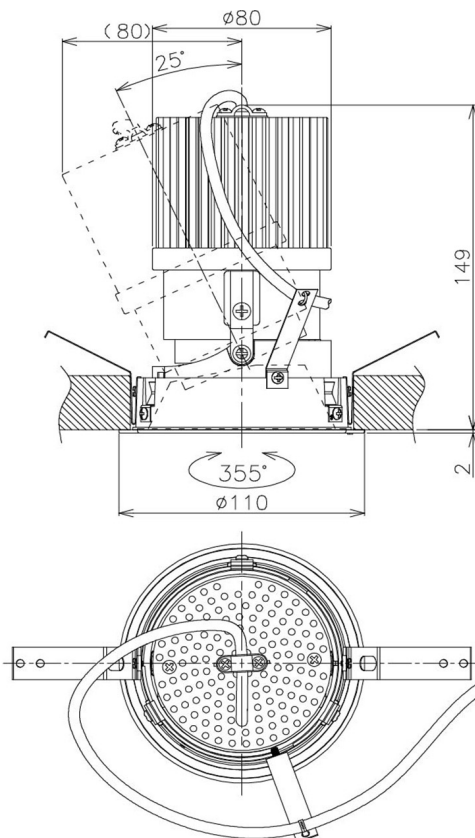

Item no. DD105-3235DB9030

Series Name: Φ 100 Lens type Adjustable downlight, Antiglare

With Dark Mirror Reflector

Installation	Recessed mount
Type	
Fixture wattage	31.8W
Beam angle	37 deg
Color Temp.	3000K
CRI	Ra>90
Luminous	2480 lm
Body	Die-cast aluminum alloy
Body finish	N/A
Trim finish	Black
Reflector finish	Dark Mirror
IP Rate	IP20
Light source	COB module
Input Voltage	AC220~240V
Dimming Type	Non-Dimmable
Certificate	CE, CCC
Cut Hole	100mm

Height (Weight)	
31.8W	152 (0.9kg)
24.3W	152 (0.9kg)
21.0W	115 (0.8kg)
14.0W	115 (0.8kg)