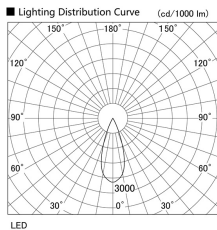

Item no. DD105-3235DB9030

Series Name: Φ 100 Lens type Adjustable downlight, Antiglare

With Dark Mirror Reflector

Installation	Recessed mount
Type	Φ 100 Lens type Adjustable downlight, Antiglare
Fixture wattage	31.8W
Beam angle	37 deg
Color Temp.	3000K
CRI	Ra>90
Luminous	2480 lm
Body	Die-cast aluminum alloy
Body finish	N/A
Trim finish	Black
Reflector finish	Dark Mirror
IP Rate	IP20
Light source	COB module
Input Voltage	AC220~240V
Dimming Type	Non-Dimmable
Certificate	CE, CCC
Cut Hole	100mm

Height (Weight)	
31.8W	152 (0.9kg)
24.3W	152 (0.9kg)
21.0W	115 (0.8kg)
14.0W	115 (0.8kg)