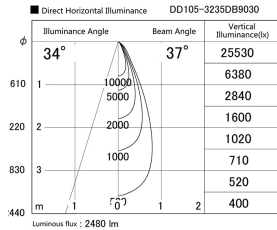

Item no. DD105-3235DB9030

Series Name: Φ 100 Lens type Adjustable downlight, Antiglare

With Dark Mirror Reflector

Installation	Recessed mount
Type	
Fixture wattage	31.8W
Beam angle	37 deg
Color Temp.	3000K
CRI	Ra>90
Luminous	2480 lm
Body	Die-cast aluminum alloy
Body finish	N/A
Trim finish	Black
Reflector finish	Dark Mirror
IP Rate	IP20
Light source	COB module
Input Voltage	AC220~240V
Dimming Type	Non-Dimmable
Certificate	CE, CCC
Cut Hole	100mm

Height (Weight)	
31.8W	152 (0.9kg)
24.3W	152 (0.9kg)
21.0W	115 (0.8kg)
14.0W	115 (0.8kg)