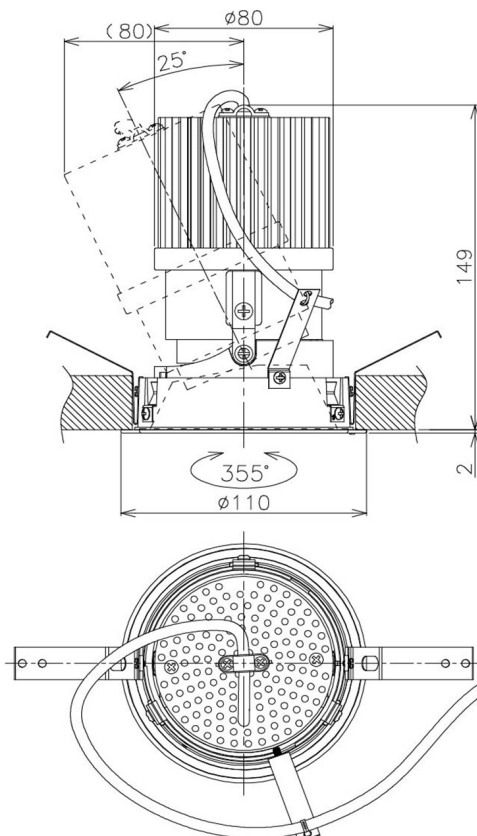

Item no. DD105-3235DB9030

Series Name: Φ 100 Lens type Adjustable downlight, Antiglare

With Dark Mirror Reflector

Installation	Recessed mount
Type	Φ 100 Lens type Adjustable downlight, Antiglare
Fixture wattage	31.8W
Beam angle	37 deg
Color Temp.	3000K
CRI	Ra>90
Luminous	2480 lm
Body	Die-cast aluminum alloy
Body finish	N/A
Trim finish	Black
Reflector finish	Dark Mirror
IP Rate	IP20
Light source	COB module
Input Voltage	AC220~240V
Dimming Type	Non-Dimmable
Certificate	CE, CCC
Cut Hole	100mm

Height (Weight)	
31.8W	152 (0.9kg)
24.3W	152 (0.9kg)
21.0W	115 (0.8kg)
14.0W	115 (0.8kg)