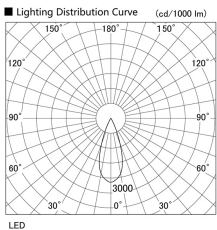

Item no. DD105-3235DB9030

Series Name: Φ 100 Lens type Adjustable downlight, Antiglare

With Dark Mirror Reflector

Installation	Recessed mount
Type	
Fixture wattage	31.8W
Beam angle	37 deg
Color Temp.	3000K
CRI	Ra>90
Luminous	2480 lm
Body	Die-cast aluminum alloy
Body finish	N/A
Trim finish	Black
Reflector finish	Dark Mirror
IP Rate	IP20
Light source	COB module
Input Voltage	AC220~240V
Dimming Type	Non-Dimmable
Certificate	CE, CCC
Cut Hole	100mm

Height (Weight)	
31.8W	152 (0.9kg)
24.3W	152 (0.9kg)
21.0W	115 (0.8kg)
14.0W	115 (0.8kg)