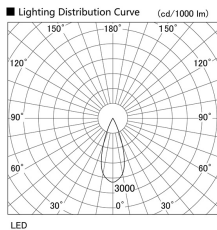

Item no. DD105-3235DB9035

Series Name: Φ 100 Lens type Adjustable downlight, Antiglare

With Dark Mirror Reflector

| | |
|------------------|-------------------------|
| Installation | Recessed mount |
| Type | |
| Fixture wattage | 31.8W |
| Beam angle | 37 deg |
| Color Temp. | 3500K |
| CRI | Ra>90 |
| Luminous | 2605 lm |
| Body | Die-cast aluminum alloy |
| Body finish | N/A |
| Trim finish | Black |
| Reflector finish | Dark Mirror |
| IP Rate | IP20 |
| Light source | COB module |
| Input Voltage | AC220~240V |
| Dimming Type | Non-Dimmable |
| Certificate | CE, CCC |
| Cut Hole | 100mm |

| Height (Weight) | |
|-----------------|-------------|
| 31.8W | 152 (0.9kg) |
| 24.3W | 152 (0.9kg) |
| 21.0W | 115 (0.8kg) |
| 14.0W | 115 (0.8kg) |