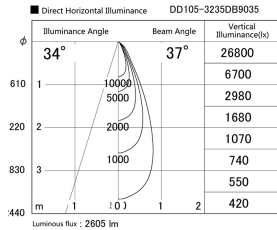

Item no. DD105-3235DB9035

Series Name: Φ 100 Lens type Adjustable downlight, Antiglare

With Dark Mirror Reflector

| | |
|------------------|-------------------------|
| Installation | Recessed mount |
| Type | |
| Fixture wattage | 31.8W |
| Beam angle | 37 deg |
| Color Temp. | 3500K |
| CRI | Ra>90 |
| Luminous | 2605 lm |
| Body | Die-cast aluminum alloy |
| Body finish | N/A |
| Trim finish | Black |
| Reflector finish | Dark Mirror |
| IP Rate | IP20 |
| Light source | COB module |
| Input Voltage | AC220~240V |
| Dimming Type | Non-Dimmable |
| Certificate | CE, CCC |
| Cut Hole | 100mm |

| Height (Weight) | |
|-----------------|-------------|
| 31.8W | 152 (0.9kg) |
| 24.3W | 152 (0.9kg) |
| 21.0W | 115 (0.8kg) |
| 14.0W | 115 (0.8kg) |