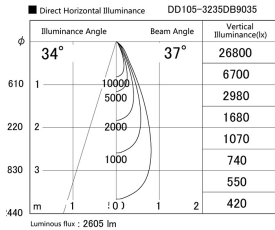

Item no. DD105-3235DB9035

Series Name:  $\Phi$ 100 Lens type Adjustable downlight, Antiglare

With Dark Mirror Reflector

Installation	Recessed mount
Type	$\Phi$ 100 Lens type Adjustable downlight, Antiglare
Fixture wattage	31.8W
Beam angle	37 deg
Color Temp.	3500K
CRI	Ra>90
Luminous	2605 lm
Body	Die-cast aluminum alloy
Body finish	N/A
Trim finish	Black
Reflector finish	Dark Mirror
IP Rate	IP20
Light source	COB module
Input Voltage	AC220~240V
Dimming Type	Non-Dimmable
Certificate	CE, CCC
Cut Hole	100mm

Height (Weight)	
31.8W	152 (0.9kg)
24.3W	152 (0.9kg)
21.0W	115 (0.8kg)
14.0W	115 (0.8kg)