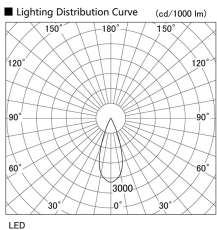

Item no. DD105-3235DB9035

Series Name:  $\Phi$ 100 Lens type Adjustable downlight, Antiglare

With Dark Mirror Reflector

Installation	Recessed mount
Type	$\Phi$ 100 Lens type Adjustable downlight, Antiglare
Fixture wattage	31.8W
Beam angle	37 deg
Color Temp.	3500K
CRI	Ra>90
Luminous	2605 lm
Body	Die-cast aluminum alloy
Body finish	N/A
Trim finish	Black
Reflector finish	Dark Mirror
IP Rate	IP20
Light source	COB module
Input Voltage	AC220~240V
Dimming Type	Non-Dimmable
Certificate	CE, CCC
Cut Hole	100mm

Height (Weight)	
31.8W	152 (0.9kg)
24.3W	152 (0.9kg)
21.0W	115 (0.8kg)
14.0W	115 (0.8kg)