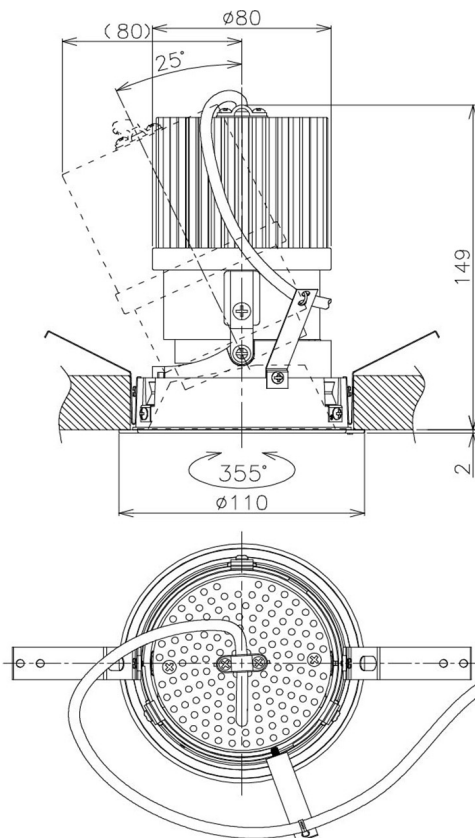

Item no. DD105-3235DB9035

Series Name:  $\Phi$ 100 Lens type Adjustable downlight, Antiglare

With Dark Mirror Reflector

Installation	Recessed mount
Type	$\Phi$ 100 Lens type Adjustable downlight, Antiglare
Fixture wattage	31.8W
Beam angle	37 deg
Color Temp.	3500K
CRI	Ra>90
Luminous	2605 lm
Body	Die-cast aluminum alloy
Body finish	N/A
Trim finish	Black
Reflector finish	Dark Mirror
IP Rate	IP20
Light source	COB module
Input Voltage	AC220~240V
Dimming Type	Non-Dimmable
Certificate	CE, CCC
Cut Hole	100mm

Height (Weight)	
31.8W	152 (0.9kg)
24.3W	152 (0.9kg)
21.0W	115 (0.8kg)
14.0W	115 (0.8kg)