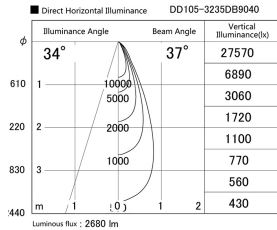

Item no. DD105-3235DB9040

Series Name: Φ 100 Lens type Adjustable downlight, Antiglare

With Dark Mirror Reflector

Installation	Recessed mount
Type	Φ 100 Lens type Adjustable downlight, Antiglare
Fixture wattage	31.8W
Beam angle	37 deg
Color Temp.	4000K
CRI	Ra>90
Luminous	2680 lm
Body	Die-cast aluminum alloy
Body finish	N/A
Trim finish	Black
Reflector finish	Dark Mirror
IP Rate	IP20
Light source	COB module
Input Voltage	AC220~240V
Dimming Type	Non-Dimmable
Certificate	CE, CCC
Cut Hole	100mm

Height (Weight)	
31.8W	152 (0.9kg)
24.3W	152 (0.9kg)
21.0W	115 (0.8kg)
14.0W	115 (0.8kg)