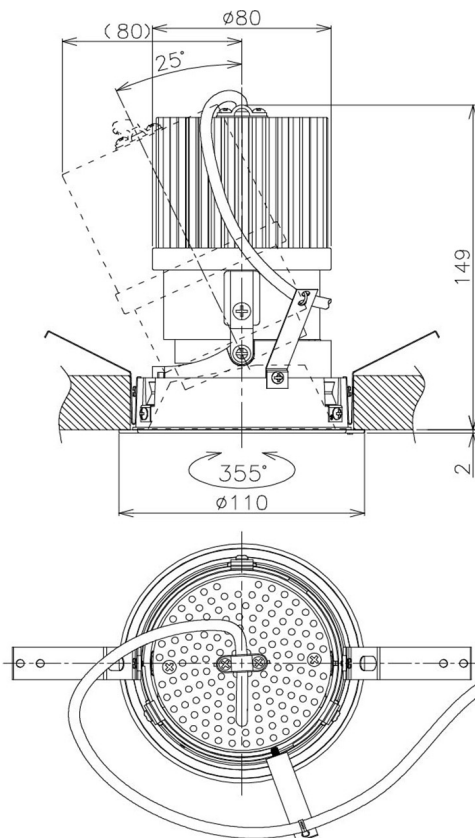

Item no. DD105-3235DB9040

Series Name: Φ 100 Lens type Adjustable downlight, Antiglare

With Dark Mirror Reflector

Installation	Recessed mount
Type	Φ 100 Lens type Adjustable downlight, Antiglare
Fixture wattage	31.8W
Beam angle	37 deg
Color Temp.	4000K
CRI	Ra>90
Luminous	2680 lm
Body	Die-cast aluminum alloy
Body finish	N/A
Trim finish	Black
Reflector finish	Dark Mirror
IP Rate	IP20
Light source	COB module
Input Voltage	AC220~240V
Dimming Type	Non-Dimmable
Certificate	CE, CCC
Cut Hole	100mm

Height (Weight)	
31.8W	152 (0.9kg)
24.3W	152 (0.9kg)
21.0W	115 (0.8kg)
14.0W	115 (0.8kg)