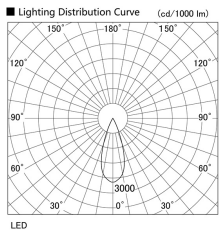

Item no. DD105-3235DB9040

Series Name: Φ 100 Lens type Adjustable
downlight, Antiglare

With Dark Mirror Reflector

Installation	Recessed mount
Type	
Fixture wattage	31.8W
Beam angle	37 deg
Color Temp.	4000K
CRI	Ra>90
Luminous	2680 lm
Body	Die-cast aluminum alloy
Body finish	N/A
Trim finish	Black
Reflector finish	Dark Mirror
IP Rate	IP20
Light source	COB module
Input Voltage	AC220~240V
Dimming Type	Non-Dimmable
Certificate	CE, CCC
Cut Hole	100mm

Height (Weight)	
31.8W	152 (0.9kg)
24.3W	152 (0.9kg)
21.0W	115 (0.8kg)
14.0W	115 (0.8kg)