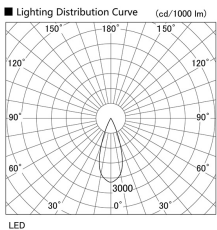

Item no. DD105-3235DB9040

Series Name: Φ 100 Lens type Adjustable downlight, Antiglare

With Dark Mirror Reflector

Installation	Recessed mount
Type	Φ 100 Lens type Adjustable downlight, Antiglare
Fixture wattage	31.8W
Beam angle	37 deg
Color Temp.	4000K
CRI	Ra>90
Luminous	2680 lm
Body	Die-cast aluminum alloy
Body finish	N/A
Trim finish	Black
Reflector finish	Dark Mirror
IP Rate	IP20
Light source	COB module
Input Voltage	AC220~240V
Dimming Type	Non-Dimmable
Certificate	CE, CCC
Cut Hole	100mm

Height (Weight)	
31.8W	152 (0.9kg)
24.3W	152 (0.9kg)
21.0W	115 (0.8kg)
14.0W	115 (0.8kg)