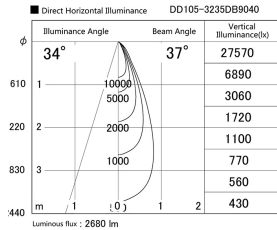

Item no. DD105-3235DB9040

Series Name: Φ 100 Lens type Adjustable
downlight, Antiglare

With Dark Mirror Reflector

Installation	Recessed mount
Type	
Fixture wattage	31.8W
Beam angle	37 deg
Color Temp.	4000K
CRI	Ra>90
Luminous	2680 lm
Body	Die-cast aluminum alloy
Body finish	N/A
Trim finish	Black
Reflector finish	Dark Mirror
IP Rate	IP20
Light source	COB module
Input Voltage	AC220~240V
Dimming Type	Non-Dimmable
Certificate	CE, CCC
Cut Hole	100mm

Height (Weight)	
31.8W	152 (0.9kg)
24.3W	152 (0.9kg)
21.0W	115 (0.8kg)
14.0W	115 (0.8kg)