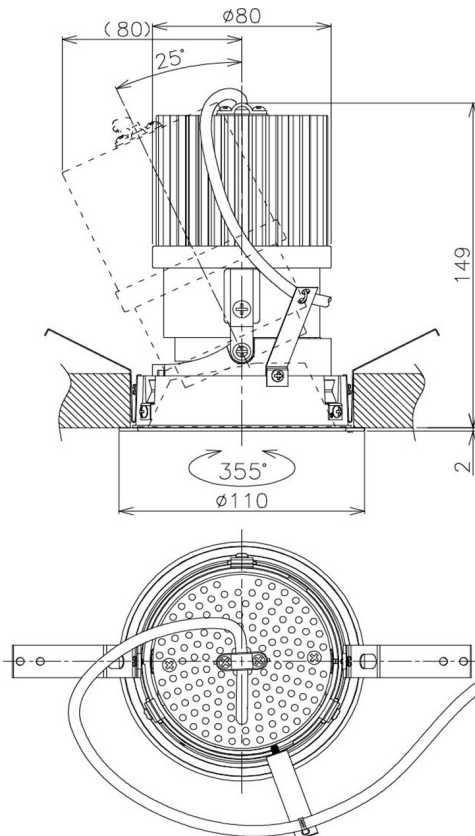

Item no. DD105-3250DB9027

Series Name: Φ 100 Lens type Adjustable downlight, Antiglare

With Dark Mirror Reflector

Installation	Recessed mount
Type	Φ 100 Lens type Adjustable downlight, Antiglare
Fixture wattage	31.8W
Beam angle	51 deg
Color Temp.	2700K
CRI	Ra>90
Luminous	2355 lm
Body	Die-cast aluminum alloy
Body finish	N/A
Trim finish	Black
Reflector finish	Dark Mirror
IP Rate	IP20
Light source	COB module
Input Voltage	AC220~240V
Dimming Type	Non-Dimmable
Certificate	CE, CCC
Cut Hole	100mm

Height (Weight)	
31.8W	152 (0.9kg)
24.3W	152 (0.9kg)
21.0W	115 (0.8kg)
14.0W	115 (0.8kg)