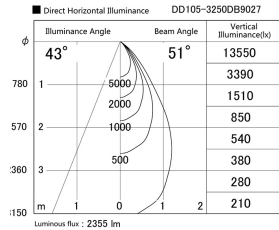

Item no. DD105-3250DB9027

Series Name: Φ 100 Lens type Adjustable downlight, Antiglare

With Dark Mirror Reflector

Installation	Recessed mount
Type	Φ 100 Lens type Adjustable downlight, Antiglare
Fixture wattage	31.8W
Beam angle	51 deg
Color Temp.	2700K
CRI	Ra>90
Luminous	2355 lm
Body	Die-cast aluminum alloy
Body finish	N/A
Trim finish	Black
Reflector finish	Dark Mirror
IP Rate	IP20
Light source	COB module
Input Voltage	AC220~240V
Dimming Type	Non-Dimmable
Certificate	CE, CCC
Cut Hole	100mm

Height (Weight)	
31.8W	152 (0.9kg)
24.3W	152 (0.9kg)
21.0W	115 (0.8kg)
14.0W	115 (0.8kg)