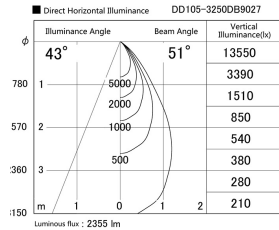

Item no. DD105-3250DB9027

Series Name:  $\Phi$ 100 Lens type Adjustable downlight, Antiglare

With Dark Mirror Reflector

Installation	Recessed mount
Type	
Fixture wattage	31.8W
Beam angle	51 deg
Color Temp.	2700K
CRI	Ra>90
Luminous	2355 lm
Body	Die-cast aluminum alloy
Body finish	N/A
Trim finish	Black
Reflector finish	Dark Mirror
IP Rate	IP20
Light source	COB module
Input Voltage	AC220~240V
Dimming Type	Non-Dimmable
Certificate	CE, CCC
Cut Hole	100mm

Height (Weight)	
31.8W	152 (0.9kg)
24.3W	152 (0.9kg)
21.0W	115 (0.8kg)
14.0W	115 (0.8kg)