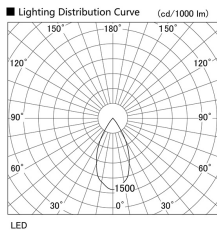

Item no. DD105-3250DB9027

Series Name:  $\Phi$ 100 Lens type Adjustable downlight, Antiglare

With Dark Mirror Reflector

Installation	Recessed mount
Type	
Fixture wattage	31.8W
Beam angle	51 deg
Color Temp.	2700K
CRI	Ra>90
Luminous	2355 lm
Body	Die-cast aluminum alloy
Body finish	N/A
Trim finish	Black
Reflector finish	Dark Mirror
IP Rate	IP20
Light source	COB module
Input Voltage	AC220~240V
Dimming Type	Non-Dimmable
Certificate	CE, CCC
Cut Hole	100mm

Height (Weight)	
31.8W	152 (0.9kg)
24.3W	152 (0.9kg)
21.0W	115 (0.8kg)
14.0W	115 (0.8kg)