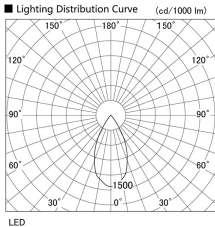

Item no. DD105-3250DB9027

Series Name: Φ 100 Lens type Adjustable downlight, Antiglare

With Dark Mirror Reflector

Installation	Recessed mount
Type	Φ 100 Lens type Adjustable downlight, Antiglare
Fixture wattage	31.8W
Beam angle	51 deg
Color Temp.	2700K
CRI	Ra>90
Luminous	2355 lm
Body	Die-cast aluminum alloy
Body finish	N/A
Trim finish	Black
Reflector finish	Dark Mirror
IP Rate	IP20
Light source	COB module
Input Voltage	AC220~240V
Dimming Type	Non-Dimmable
Certificate	CE, CCC
Cut Hole	100mm

Height (Weight)	
31.8W	152 (0.9kg)
24.3W	152 (0.9kg)
21.0W	115 (0.8kg)
14.0W	115 (0.8kg)