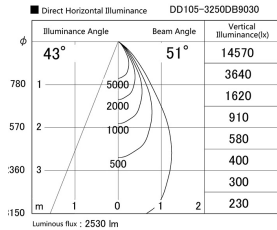

Item no. DD105-3250DB9030

Series Name: Φ 100 Lens type Adjustable downlight, Antiglare

With Dark Mirror Reflector

Installation	Recessed mount
Type	Φ 100 Lens type Adjustable downlight, Antiglare
Fixture wattage	31.8W
Beam angle	51 deg
Color Temp.	3000K
CRI	Ra>90
Luminous	2530 lm
Body	Die-cast aluminum alloy
Body finish	N/A
Trim finish	Black
Reflector finish	Dark Mirror
IP Rate	IP20
Light source	COB module
Input Voltage	AC220~240V
Dimming Type	Non-Dimmable
Certificate	CE, CCC
Cut Hole	100mm

Height (Weight)	
31.8W	152 (0.9kg)
24.3W	152 (0.9kg)
21.0W	115 (0.8kg)
14.0W	115 (0.8kg)