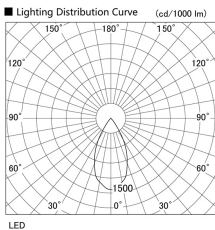

Item no. DD105-3250DB9030

Series Name: Φ 100 Lens type Adjustable downlight, Antiglare

With Dark Mirror Reflector

Installation	Recessed mount
Type	
Fixture wattage	31.8W
Beam angle	51 deg
Color Temp.	3000K
CRI	Ra>90
Luminous	2530 lm
Body	Die-cast aluminum alloy
Body finish	N/A
Trim finish	Black
Reflector finish	Dark Mirror
IP Rate	IP20
Light source	COB module
Input Voltage	AC220~240V
Dimming Type	Non-Dimmable
Certificate	CE, CCC
Cut Hole	100mm

Height (Weight)	
31.8W	152 (0.9kg)
24.3W	152 (0.9kg)
21.0W	115 (0.8kg)
14.0W	115 (0.8kg)