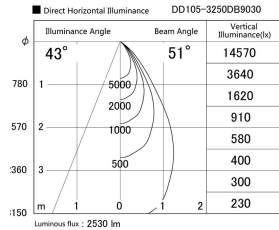

Item no. DD105-3250DB9030

Series Name: Φ 100 Lens type Adjustable downlight, Antiglare

With Dark Mirror Reflector

Installation	Recessed mount
Type	
Fixture wattage	31.8W
Beam angle	51 deg
Color Temp.	3000K
CRI	Ra>90
Luminous	2530 lm
Body	Die-cast aluminum alloy
Body finish	N/A
Trim finish	Black
Reflector finish	Dark Mirror
IP Rate	IP20
Light source	COB module
Input Voltage	AC220~240V
Dimming Type	Non-Dimmable
Certificate	CE, CCC
Cut Hole	100mm

Height (Weight)	
31.8W	152 (0.9kg)
24.3W	152 (0.9kg)
21.0W	115 (0.8kg)
14.0W	115 (0.8kg)