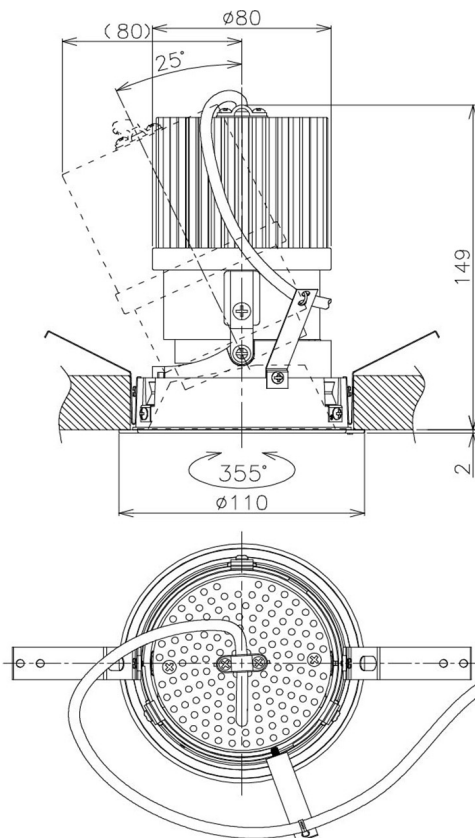

Item no. DD105-3250DB9030

Series Name: Φ 100 Lens type Adjustable downlight, Antiglare

With Dark Mirror Reflector

Installation	Recessed mount
Type	Φ 100 Lens type Adjustable downlight, Antiglare
Fixture wattage	31.8W
Beam angle	51 deg
Color Temp.	3000K
CRI	Ra>90
Luminous	2530 lm
Body	Die-cast aluminum alloy
Body finish	N/A
Trim finish	Black
Reflector finish	Dark Mirror
IP Rate	IP20
Light source	COB module
Input Voltage	AC220~240V
Dimming Type	Non-Dimmable
Certificate	CE, CCC
Cut Hole	100mm

Height (Weight)	
31.8W	152 (0.9kg)
24.3W	152 (0.9kg)
21.0W	115 (0.8kg)
14.0W	115 (0.8kg)