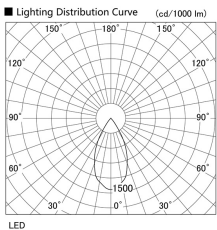

Item no. DD105-3250DB9030

Series Name:  $\Phi$ 100 Lens type Adjustable downlight, Antiglare

With Dark Mirror Reflector

Installation	Recessed mount
Type	
Fixture wattage	31.8W
Beam angle	51 deg
Color Temp.	3000K
CRI	Ra>90
Luminous	2530 lm
Body	Die-cast aluminum alloy
Body finish	N/A
Trim finish	Black
Reflector finish	Dark Mirror
IP Rate	IP20
Light source	COB module
Input Voltage	AC220~240V
Dimming Type	Non-Dimmable
Certificate	CE, CCC
Cut Hole	100mm

Height (Weight)	
31.8W	152 (0.9kg)
24.3W	152 (0.9kg)
21.0W	115 (0.8kg)
14.0W	115 (0.8kg)