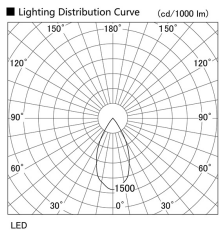

Item no. DD105-3250DB9030

Series Name: Φ 100 Lens type Adjustable downlight, Antiglare

With Dark Mirror Reflector

Installation	Recessed mount
Type	Φ 100 Lens type Adjustable downlight, Antiglare
Fixture wattage	31.8W
Beam angle	51 deg
Color Temp.	3000K
CRI	Ra>90
Luminous	2530 lm
Body	Die-cast aluminum alloy
Body finish	N/A
Trim finish	Black
Reflector finish	Dark Mirror
IP Rate	IP20
Light source	COB module
Input Voltage	AC220~240V
Dimming Type	Non-Dimmable
Certificate	CE, CCC
Cut Hole	100mm

Height (Weight)	
31.8W	152 (0.9kg)
24.3W	152 (0.9kg)
21.0W	115 (0.8kg)
14.0W	115 (0.8kg)