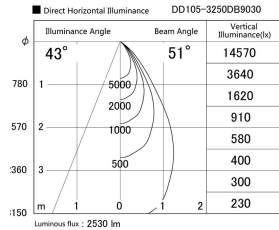

Item no. DD105-3250DB9030

Series Name:  $\Phi$ 100 Lens type Adjustable downlight, Antiglare

With Dark Mirror Reflector

Installation	Recessed mount
Type	
Fixture wattage	31.8W
Beam angle	51 deg
Color Temp.	3000K
CRI	Ra>90
Luminous	2530 lm
Body	Die-cast aluminum alloy
Body finish	N/A
Trim finish	Black
Reflector finish	Dark Mirror
IP Rate	IP20
Light source	COB module
Input Voltage	AC220~240V
Dimming Type	Non-Dimmable
Certificate	CE, CCC
Cut Hole	100mm

Height (Weight)	
31.8W	152 (0.9kg)
24.3W	152 (0.9kg)
21.0W	115 (0.8kg)
14.0W	115 (0.8kg)