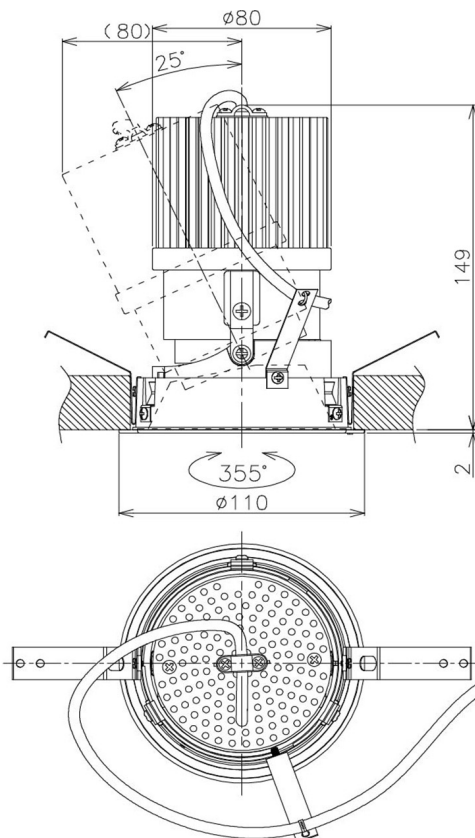

Item no. DD105-3250DB9035

Series Name: Φ 100 Lens type Adjustable downlight, Antiglare

With Dark Mirror Reflector

| | |
|------------------|--|
| Installation | Recessed mount |
| Type | Φ 100 Lens type Adjustable downlight, Antiglare |
| Fixture wattage | 31.8W |
| Beam angle | 51 deg |
| Color Temp. | 3500K |
| CRI | Ra>90 |
| Luminous | 2655 lm |
| Body | Die-cast aluminum alloy |
| Body finish | N/A |
| Trim finish | Black |
| Reflector finish | Dark Mirror |
| IP Rate | IP20 |
| Light source | COB module |
| Input Voltage | AC220~240V |
| Dimming Type | Non-Dimmable |
| Certificate | CE, CCC |
| Cut Hole | 100mm |

| Height (Weight) | |
|-----------------|-------------|
| 31.8W | 152 (0.9kg) |
| 24.3W | 152 (0.9kg) |
| 21.0W | 115 (0.8kg) |
| 14.0W | 115 (0.8kg) |