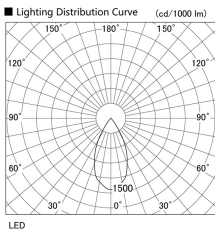

Item no. DD105-3250DB9035

Series Name: Φ 100 Lens type Adjustable downlight, Antiglare

With Dark Mirror Reflector

| | |
|------------------|--|
| Installation | Recessed mount |
| Type | Φ 100 Lens type Adjustable downlight, Antiglare |
| Fixture wattage | 31.8W |
| Beam angle | 51 deg |
| Color Temp. | 3500K |
| CRI | Ra>90 |
| Luminous | 2655 lm |
| Body | Die-cast aluminum alloy |
| Body finish | N/A |
| Trim finish | Black |
| Reflector finish | Dark Mirror |
| IP Rate | IP20 |
| Light source | COB module |
| Input Voltage | AC220~240V |
| Dimming Type | Non-Dimmable |
| Certificate | CE, CCC |
| Cut Hole | 100mm |

| Height (Weight) | |
|-----------------|-------------|
| 31.8W | 152 (0.9kg) |
| 24.3W | 152 (0.9kg) |
| 21.0W | 115 (0.8kg) |
| 14.0W | 115 (0.8kg) |