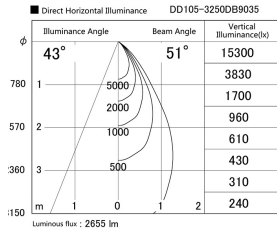

Item no. DD105-3250DB9035

Series Name: Φ 100 Lens type Adjustable downlight, Antiglare

With Dark Mirror Reflector

| | |
|------------------|--|
| Installation | Recessed mount |
| Type | Φ 100 Lens type Adjustable downlight, Antiglare |
| Fixture wattage | 31.8W |
| Beam angle | 51 deg |
| Color Temp. | 3500K |
| CRI | Ra>90 |
| Luminous | 2655 lm |
| Body | Die-cast aluminum alloy |
| Body finish | N/A |
| Trim finish | Black |
| Reflector finish | Dark Mirror |
| IP Rate | IP20 |
| Light source | COB module |
| Input Voltage | AC220~240V |
| Dimming Type | Non-Dimmable |
| Certificate | CE, CCC |
| Cut Hole | 100mm |

| Height (Weight) | |
|-----------------|-------------|
| 31.8W | 152 (0.9kg) |
| 24.3W | 152 (0.9kg) |
| 21.0W | 115 (0.8kg) |
| 14.0W | 115 (0.8kg) |