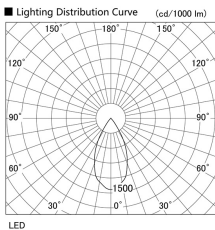

Item no. DD105-3250DB9035

Series Name:  $\Phi$ 100 Lens type Adjustable downlight, Antiglare

With Dark Mirror Reflector

Installation	Recessed mount
Type	
Fixture wattage	31.8W
Beam angle	51 deg
Color Temp.	3500K
CRI	Ra>90
Luminous	2655 lm
Body	Die-cast aluminum alloy
Body finish	N/A
Trim finish	Black
Reflector finish	Dark Mirror
IP Rate	IP20
Light source	COB module
Input Voltage	AC220~240V
Dimming Type	Non-Dimmable
Certificate	CE, CCC
Cut Hole	100mm

Height (Weight)	
31.8W	152 (0.9kg)
24.3W	152 (0.9kg)
21.0W	115 (0.8kg)
14.0W	115 (0.8kg)