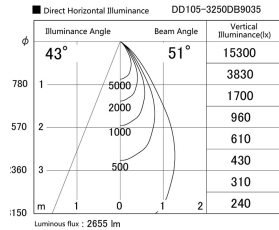

Item no. DD105-3250DB9035

Series Name:  $\Phi$ 100 Lens type Adjustable downlight, Antiglare

With Dark Mirror Reflector

Installation	Recessed mount
Type	
Fixture wattage	31.8W
Beam angle	51 deg
Color Temp.	3500K
CRI	Ra>90
Luminous	2655 lm
Body	Die-cast aluminum alloy
Body finish	N/A
Trim finish	Black
Reflector finish	Dark Mirror
IP Rate	IP20
Light source	COB module
Input Voltage	AC220~240V
Dimming Type	Non-Dimmable
Certificate	CE, CCC
Cut Hole	100mm

Height (Weight)	
31.8W	152 (0.9kg)
24.3W	152 (0.9kg)
21.0W	115 (0.8kg)
14.0W	115 (0.8kg)