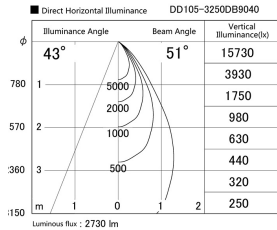

Item no. DD105-3250DB9040

Series Name: Φ 100 Lens type Adjustable downlight, Antiglare

With Dark Mirror Reflector

Installation	Recessed mount
Type	
Fixture wattage	31.8W
Beam angle	51 deg
Color Temp.	4000K
CRI	Ra>90
Luminous	2730 lm
Body	Die-cast aluminum alloy
Body finish	N/A
Trim finish	Black
Reflector finish	Dark Mirror
IP Rate	IP20
Light source	COB module
Input Voltage	AC220~240V
Dimming Type	Non-Dimmable
Certificate	CE, CCC
Cut Hole	100mm

Height (Weight)	
31.8W	152 (0.9kg)
24.3W	152 (0.9kg)
21.0W	115 (0.8kg)
14.0W	115 (0.8kg)