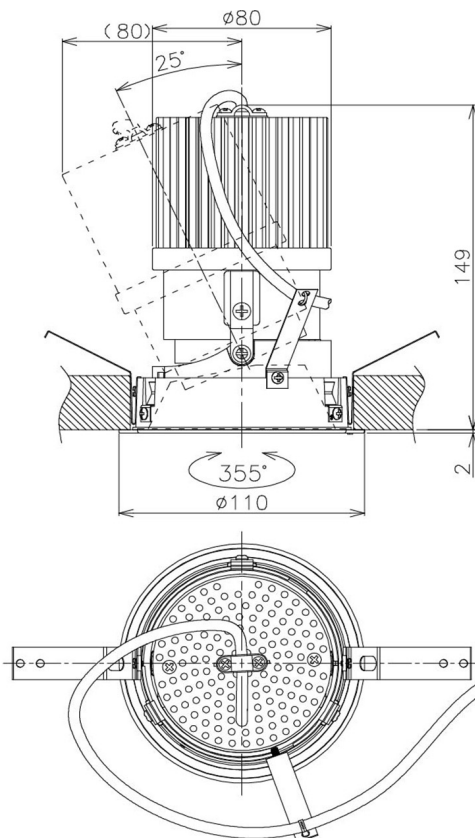

Item no. DD105-3250DB9040

Series Name: Φ 100 Lens type Adjustable downlight, Antiglare

With Dark Mirror Reflector

Installation	Recessed mount
Type	
Fixture wattage	31.8W
Beam angle	51 deg
Color Temp.	4000K
CRI	Ra>90
Luminous	2730 lm
Body	Die-cast aluminum alloy
Body finish	N/A
Trim finish	Black
Reflector finish	Dark Mirror
IP Rate	IP20
Light source	COB module
Input Voltage	AC220~240V
Dimming Type	Non-Dimmable
Certificate	CE, CCC
Cut Hole	100mm

Height (Weight)	
31.8W	152 (0.9kg)
24.3W	152 (0.9kg)
21.0W	115 (0.8kg)
14.0W	115 (0.8kg)