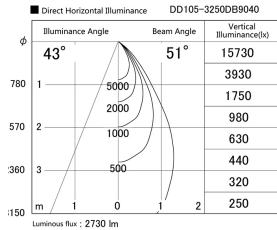

Item no. DD105-3250DB9040

Series Name: Φ 100 Lens type Adjustable downlight, Antiglare

With Dark Mirror Reflector

Installation	Recessed mount
Type	Φ 100 Lens type Adjustable downlight, Antiglare
Fixture wattage	31.8W
Beam angle	51 deg
Color Temp.	4000K
CRI	Ra>90
Luminous	2730 lm
Body	Die-cast aluminum alloy
Body finish	N/A
Trim finish	Black
Reflector finish	Dark Mirror
IP Rate	IP20
Light source	COB module
Input Voltage	AC220~240V
Dimming Type	Non-Dimmable
Certificate	CE, CCC
Cut Hole	100mm

Height (Weight)	
31.8W	152 (0.9kg)
24.3W	152 (0.9kg)
21.0W	115 (0.8kg)
14.0W	115 (0.8kg)