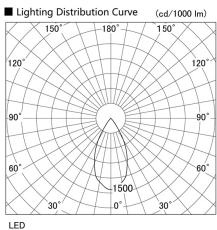

Item no. DD105-3250DB9040

Series Name: Φ 100 Lens type Adjustable downlight, Antiglare

With Dark Mirror Reflector

Installation	Recessed mount
Type	
Fixture wattage	31.8W
Beam angle	51 deg
Color Temp.	4000K
CRI	Ra>90
Luminous	2730 lm
Body	Die-cast aluminum alloy
Body finish	N/A
Trim finish	Black
Reflector finish	Dark Mirror
IP Rate	IP20
Light source	COB module
Input Voltage	AC220~240V
Dimming Type	Non-Dimmable
Certificate	CE, CCC
Cut Hole	100mm

Height (Weight)	
31.8W	152 (0.9kg)
24.3W	152 (0.9kg)
21.0W	115 (0.8kg)
14.0W	115 (0.8kg)