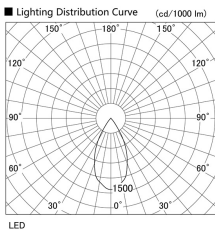

Item no. DD105-3250DB9040

Series Name: Φ 100 Lens type Adjustable downlight, Antiglare

With Dark Mirror Reflector

Installation	Recessed mount
Type	Φ 100 Lens type Adjustable downlight, Antiglare
Fixture wattage	31.8W
Beam angle	51 deg
Color Temp.	4000K
CRI	Ra>90
Luminous	2730 lm
Body	Die-cast aluminum alloy
Body finish	N/A
Trim finish	Black
Reflector finish	Dark Mirror
IP Rate	IP20
Light source	COB module
Input Voltage	AC220~240V
Dimming Type	Non-Dimmable
Certificate	CE, CCC
Cut Hole	100mm

Height (Weight)	
31.8W	152 (0.9kg)
24.3W	152 (0.9kg)
21.0W	115 (0.8kg)
14.0W	115 (0.8kg)