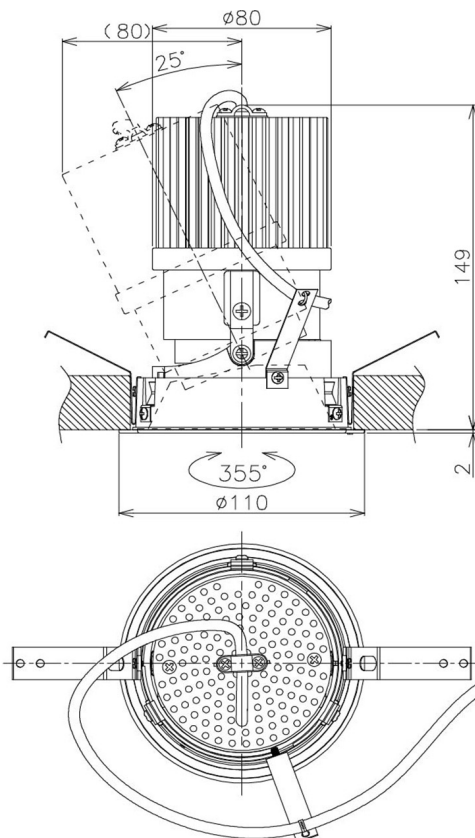

Item no. DD105-3250DB9040

Series Name: Φ 100 Lens type Adjustable downlight, Antiglare

With Dark Mirror Reflector

Installation	Recessed mount
Type	Φ 100 Lens type Adjustable downlight, Antiglare
Fixture wattage	31.8W
Beam angle	51 deg
Color Temp.	4000K
CRI	Ra>90
Luminous	2730 lm
Body	Die-cast aluminum alloy
Body finish	N/A
Trim finish	Black
Reflector finish	Dark Mirror
IP Rate	IP20
Light source	COB module
Input Voltage	AC220~240V
Dimming Type	Non-Dimmable
Certificate	CE, CCC
Cut Hole	100mm

Height (Weight)	
31.8W	152 (0.9kg)
24.3W	152 (0.9kg)
21.0W	115 (0.8kg)
14.0W	115 (0.8kg)