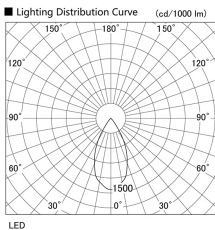

Item no. DD105-3250DB9040

Series Name: Φ 100 Lens type Adjustable downlight, Antiglare

With Dark Mirror Reflector

Installation	Recessed mount
Type	
Fixture wattage	31.8W
Beam angle	51 deg
Color Temp.	4000K
CRI	Ra>90
Luminous	2730 lm
Body	Die-cast aluminum alloy
Body finish	N/A
Trim finish	Black
Reflector finish	Dark Mirror
IP Rate	IP20
Light source	COB module
Input Voltage	AC220~240V
Dimming Type	Non-Dimmable
Certificate	CE, CCC
Cut Hole	100mm

Height (Weight)	
31.8W	152 (0.9kg)
24.3W	152 (0.9kg)
21.0W	115 (0.8kg)
14.0W	115 (0.8kg)