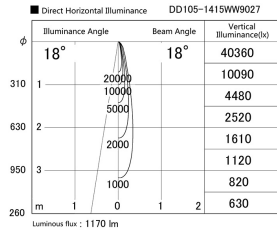

Item no. DD105-1415WW9027

Series Name: Φ 100 Lens type Adjustable downlight, Antiglare

Installation	Recessed mount
Type	
Fixture wattage	14W
Beam angle	18 deg
Color Temp.	2700K
CRI	Ra>90
Luminous	1170 lm
Body	Die-cast aluminum alloy
Body finish	N/A
Trim finish	White
Reflector finish	White
IP Rate	IP20
Light source	COB module
Input Voltage	AC220~240V
Dimming Type	Non-Dimmable
Certificate	CCC
Cut Hole	100mm

Height (Weight)	
31.8W	152 (0.9kg)
24.3W	152 (0.9kg)
21.0W	115 (0.8kg)
14.0W	115 (0.8kg)