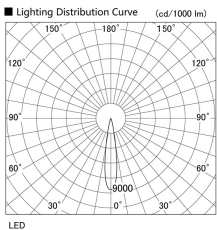

Item no. DD105-1415WW9027

Series Name: Φ 100 Lens type Adjustable downlight, Antiglare

Installation	Recessed mount
Type	
Fixture wattage	14W
Beam angle	18 deg
Color Temp.	2700K
CRI	Ra>90
Luminous	1170 lm
Body	Die-cast aluminum alloy
Body finish	N/A
Trim finish	White
Reflector finish	White
IP Rate	IP20
Light source	COB module
Input Voltage	AC220~240V
Dimming Type	Non-Dimmable
Certificate	CCC
Cut Hole	100mm

Height (Weight)	
31.8W	152 (0.9kg)
24.3W	152 (0.9kg)
21.0W	115 (0.8kg)
14.0W	115 (0.8kg)