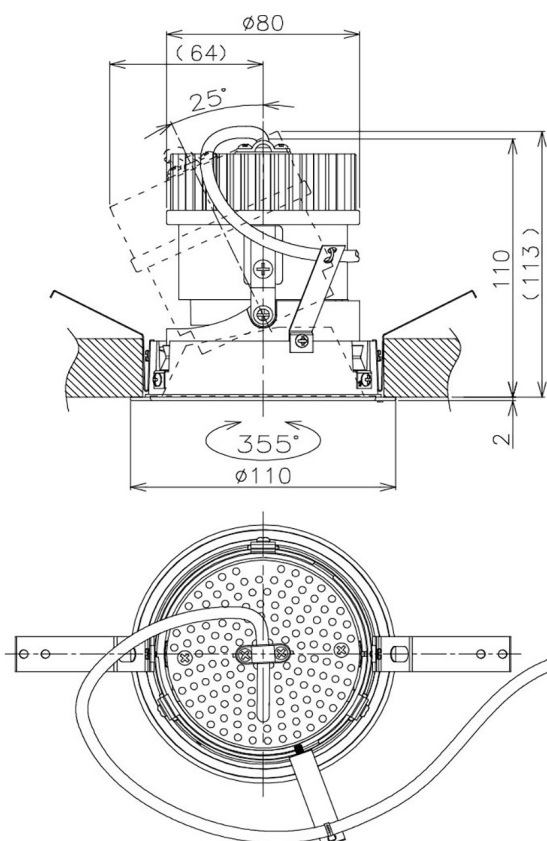

Item no. DD105-1415WW9030

Series Name: Φ 100 Lens type Adjustable downlight, Antiglare

Installation	Recessed mount
Type	
Fixture wattage	14W
Beam angle	18 deg
Color Temp.	3000K
CRI	Ra>90
Luminous	1215 lm
Body	Die-cast aluminum alloy
Body finish	N/A
Trim finish	White
Reflector finish	White
IP Rate	IP20
Light source	COB module
Input Voltage	AC220~240V
Dimming Type	Non-Dimmable
Certificate	CCC
Cut Hole	100mm

Height (Weight)	
31.8W	152 (0.9kg)
24.3W	152 (0.9kg)
21.0W	115 (0.8kg)
14.0W	115 (0.8kg)