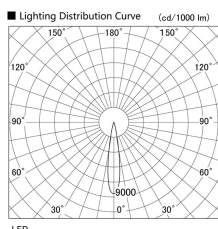

Item no. DD105-1415WW9030

Series Name: Φ 100 Lens type Adjustable downlight, Antiglare

Installation	Recessed mount
Type	
Fixture wattage	14W
Beam angle	18 deg
Color Temp.	3000K
CRI	Ra>90
Luminous	1215 lm
Body	Die-cast aluminum alloy
Body finish	N/A
Trim finish	White
Reflector finish	White
IP Rate	IP20
Light source	COB module
Input Voltage	AC220~240V
Dimming Type	Non-Dimmable
Certificate	CCC
Cut Hole	100mm

Height (Weight)	
31.8W	152 (0.9kg)
24.3W	152 (0.9kg)
21.0W	115 (0.8kg)
14.0W	115 (0.8kg)