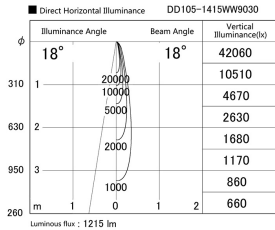

Item no. DD105-1415WW9030

Series Name: Φ 100 Lens type Adjustable downlight, Antiglare

Installation	Recessed mount
Type	Φ 100 Lens type Adjustable downlight, Antiglare
Fixture wattage	14W
Beam angle	18 deg
Color Temp.	3000K
CRI	Ra>90
Luminous	1215 lm
Body	Die-cast aluminum alloy
Body finish	N/A
Trim finish	White
Reflector finish	White
IP Rate	IP20
Light source	COB module
Input Voltage	AC220~240V
Dimming Type	Non-Dimmable
Certificate	CCC
Cut Hole	100mm

Height (Weight)	
31.8W	152 (0.9kg)
24.3W	152 (0.9kg)
21.0W	115 (0.8kg)
14.0W	115 (0.8kg)