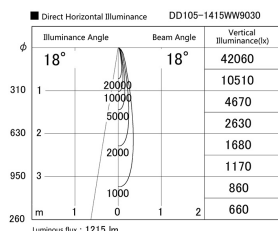

Item no. DD105-1415WW9030

Series Name: Φ 100 Lens type Adjustable downlight, Antiglare

Installation	Recessed mount
Type	
Fixture wattage	14W
Beam angle	18 deg
Color Temp.	3000K
CRI	Ra>90
Luminous	1215 lm
Body	Die-cast aluminum alloy
Body finish	N/A
Trim finish	White
Reflector finish	White
IP Rate	IP20
Light source	COB module
Input Voltage	AC220~240V
Dimming Type	Non-Dimmable
Certificate	CCC
Cut Hole	100mm

Height (Weight)	
31.8W	152 (0.9kg)
24.3W	152 (0.9kg)
21.0W	115 (0.8kg)
14.0W	115 (0.8kg)