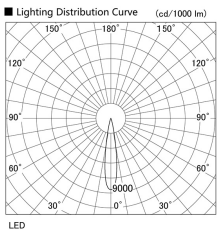

Item no. DD105-1415WW9030

Series Name: Φ 100 Lens type Adjustable downlight, Antiglare

Installation	Recessed mount
Type	Φ 100 Lens type Adjustable downlight, Antiglare
Fixture wattage	14W
Beam angle	18 deg
Color Temp.	3000K
CRI	Ra>90
Luminous	1215 lm
Body	Die-cast aluminum alloy
Body finish	N/A
Trim finish	White
Reflector finish	White
IP Rate	IP20
Light source	COB module
Input Voltage	AC220~240V
Dimming Type	Non-Dimmable
Certificate	CCC
Cut Hole	100mm

Height (Weight)	
31.8W	152 (0.9kg)
24.3W	152 (0.9kg)
21.0W	115 (0.8kg)
14.0W	115 (0.8kg)