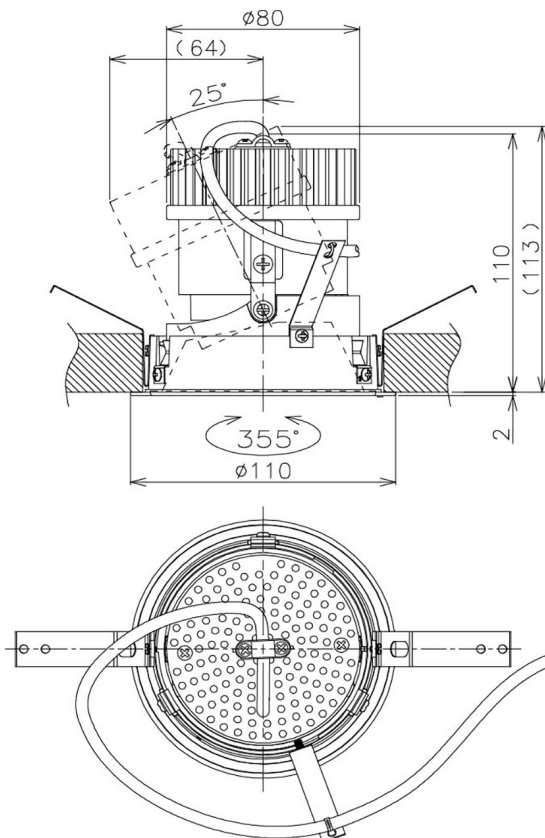

Item no. DD105-1415WW9030

Series Name: Φ 100 Lens type Adjustable downlight, Antiglare

Installation	Recessed mount
Type	Φ 100 Lens type Adjustable downlight, Antiglare
Fixture wattage	14W
Beam angle	18 deg
Color Temp.	3000K
CRI	Ra>90
Luminous	1215 lm
Body	Die-cast aluminum alloy
Body finish	N/A
Trim finish	White
Reflector finish	White
IP Rate	IP20
Light source	COB module
Input Voltage	AC220~240V
Dimming Type	Non-Dimmable
Certificate	CCC
Cut Hole	100mm

Height (Weight)	
31.8W	152 (0.9kg)
24.3W	152 (0.9kg)
21.0W	115 (0.8kg)
14.0W	115 (0.8kg)