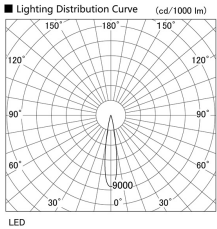

Item no. DD105-1415WW9035

Series Name: Φ 100 Lens type Adjustable downlight, Antiglare

Installation	Recessed mount
Type	
Fixture wattage	14W
Beam angle	18 deg
Color Temp.	3500K
CRI	Ra>90
Luminous	1415 lm
Body	Die-cast aluminum alloy
Body finish	N/A
Trim finish	White
Reflector finish	White
IP Rate	IP20
Light source	COB module
Input Voltage	AC220~240V
Dimming Type	Non-Dimmable
Certificate	CCC
Cut Hole	100mm

Height (Weight)	
31.8W	152 (0.9kg)
24.3W	152 (0.9kg)
21.0W	115 (0.8kg)
14.0W	115 (0.8kg)