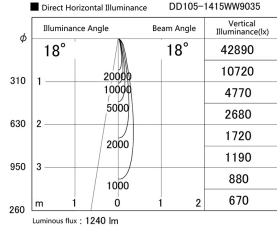

Item no. DD105-1415WW9035

Series Name: Φ 100 Lens type Adjustable downlight, Antiglare

Installation	Recessed mount
Type	
Fixture wattage	14W
Beam angle	18 deg
Color Temp.	3500K
CRI	Ra>90
Luminous	1415 lm
Body	Die-cast aluminum alloy
Body finish	N/A
Trim finish	White
Reflector finish	White
IP Rate	IP20
Light source	COB module
Input Voltage	AC220~240V
Dimming Type	Non-Dimmable
Certificate	CCC
Cut Hole	100mm

Height (Weight)	
31.8W	152 (0.9kg)
24.3W	152 (0.9kg)
21.0W	115 (0.8kg)
14.0W	115 (0.8kg)