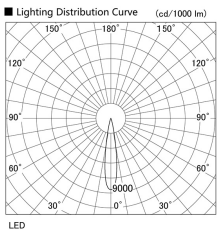

Item no. DD105-1415WW9040

Series Name: Φ 100 Lens type Adjustable downlight, Antiglare

Installation	Recessed mount
Type	Φ 100 Lens type Adjustable downlight, Antiglare
Fixture wattage	14W
Beam angle	18 deg
Color Temp.	4000K
CRI	Ra>90
Luminous	1255 lm
Body	Die-cast aluminum alloy
Body finish	N/A
Trim finish	White
Reflector finish	White
IP Rate	IP20
Light source	COB module
Input Voltage	AC220~240V
Dimming Type	Non-Dimmable
Certificate	CCC
Cut Hole	100mm

Height (Weight)	
31.8W	152 (0.9kg)
24.3W	152 (0.9kg)
21.0W	115 (0.8kg)
14.0W	115 (0.8kg)