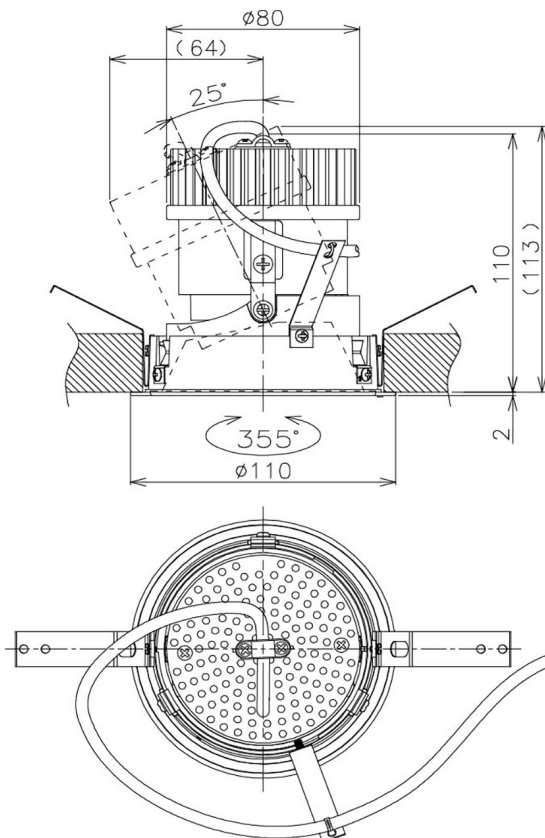

Item no. DD105-1415WW9040

Series Name: Φ 100 Lens type Adjustable downlight, Antiglare

Installation	Recessed mount
Type	Φ 100 Lens type Adjustable downlight, Antiglare
Fixture wattage	14W
Beam angle	18 deg
Color Temp.	4000K
CRI	Ra>90
Luminous	1255 lm
Body	Die-cast aluminum alloy
Body finish	N/A
Trim finish	White
Reflector finish	White
IP Rate	IP20
Light source	COB module
Input Voltage	AC220~240V
Dimming Type	Non-Dimmable
Certificate	CCC
Cut Hole	100mm

Height (Weight)	
31.8W	152 (0.9kg)
24.3W	152 (0.9kg)
21.0W	115 (0.8kg)
14.0W	115 (0.8kg)