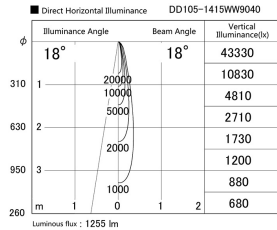

Item no. DD105-1415WW9040

Series Name: Φ 100 Lens type Adjustable downlight, Antiglare

Installation	Recessed mount
Type	Φ 100 Lens type Adjustable downlight, Antiglare
Fixture wattage	14W
Beam angle	18 deg
Color Temp.	4000K
CRI	Ra>90
Luminous	1255 lm
Body	Die-cast aluminum alloy
Body finish	N/A
Trim finish	White
Reflector finish	White
IP Rate	IP20
Light source	COB module
Input Voltage	AC220~240V
Dimming Type	Non-Dimmable
Certificate	CCC
Cut Hole	100mm

Height (Weight)	
31.8W	152 (0.9kg)
24.3W	152 (0.9kg)
21.0W	115 (0.8kg)
14.0W	115 (0.8kg)