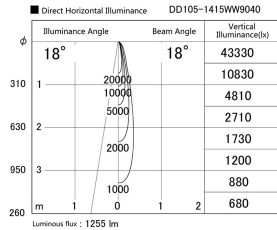

Item no. DD105-1415WW9040

Series Name:  $\Phi$ 100 Lens type Adjustable downlight, Antiglare

Installation	Recessed mount
Type	
Fixture wattage	14W
Beam angle	18 deg
Color Temp.	4000K
CRI	Ra>90
Luminous	1255 lm
Body	Die-cast aluminum alloy
Body finish	N/A
Trim finish	White
Reflector finish	White
IP Rate	IP20
Light source	COB module
Input Voltage	AC220~240V
Dimming Type	Non-Dimmable
Certificate	CCC
Cut Hole	100mm

Height (Weight)	
31.8W	152 (0.9kg)
24.3W	152 (0.9kg)
21.0W	115 (0.8kg)
14.0W	115 (0.8kg)