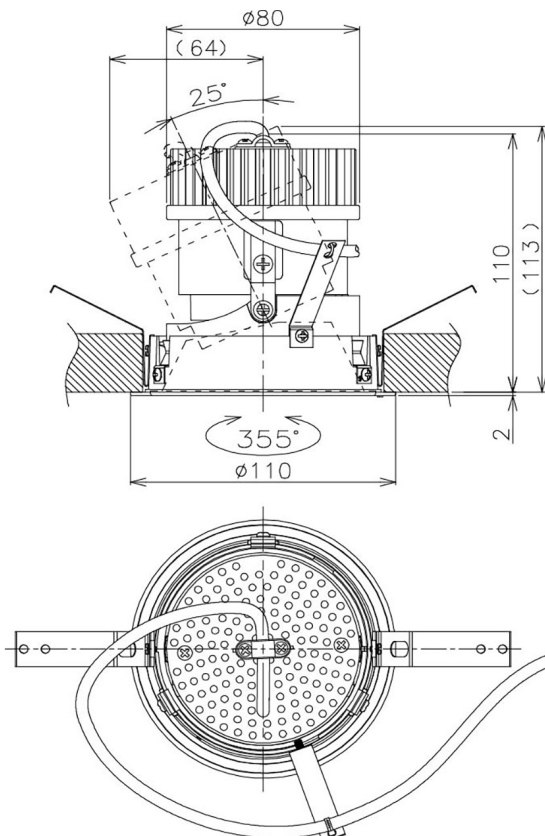

Item no. DD105-1415WW9040

Series Name:  $\Phi$ 100 Lens type Adjustable downlight, Antiglare

Installation	Recessed mount
Type	
Fixture wattage	14W
Beam angle	18 deg
Color Temp.	4000K
CRI	Ra>90
Luminous	1255 lm
Body	Die-cast aluminum alloy
Body finish	N/A
Trim finish	White
Reflector finish	White
IP Rate	IP20
Light source	COB module
Input Voltage	AC220~240V
Dimming Type	Non-Dimmable
Certificate	CCC
Cut Hole	100mm

Height (Weight)	
31.8W	152 (0.9kg)
24.3W	152 (0.9kg)
21.0W	115 (0.8kg)
14.0W	115 (0.8kg)