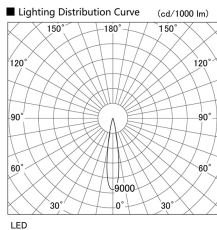

Item no. DD105-1415WW9040

Series Name:  $\Phi$ 100 Lens type Adjustable downlight, Antiglare

Installation	Recessed mount
Type	
Fixture wattage	14W
Beam angle	18 deg
Color Temp.	4000K
CRI	Ra>90
Luminous	1255 lm
Body	Die-cast aluminum alloy
Body finish	N/A
Trim finish	White
Reflector finish	White
IP Rate	IP20
Light source	COB module
Input Voltage	AC220~240V
Dimming Type	Non-Dimmable
Certificate	CCC
Cut Hole	100mm

Height (Weight)	
31.8W	152 (0.9kg)
24.3W	152 (0.9kg)
21.0W	115 (0.8kg)
14.0W	115 (0.8kg)