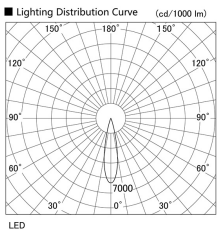

Item no. DD105-1420WW9027

Series Name: Φ 100 Lens type Adjustable downlight, Antiglare

Installation	Recessed mount
Type	
Fixture wattage	14W
Beam angle	22 deg
Color Temp.	2700K
CRI	Ra>90
Luminous	1250 lm
Body	Die-cast aluminum alloy
Body finish	N/A
Trim finish	White
Reflector finish	White
IP Rate	IP20
Light source	COB module
Input Voltage	AC220~240V
Dimming Type	Non-Dimmable
Certificate	CCC
Cut Hole	100mm

Height (Weight)	
31.8W	152 (0.9kg)
24.3W	152 (0.9kg)
21.0W	115 (0.8kg)
14.0W	115 (0.8kg)