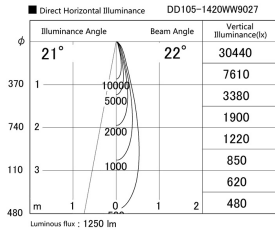

Item no. DD105-1420WW9027

Series Name: Φ 100 Lens type Adjustable downlight, Antiglare

Installation	Recessed mount
Type	
Fixture wattage	14W
Beam angle	22 deg
Color Temp.	2700K
CRI	Ra>90
Luminous	1250 lm
Body	Die-cast aluminum alloy
Body finish	N/A
Trim finish	White
Reflector finish	White
IP Rate	IP20
Light source	COB module
Input Voltage	AC220~240V
Dimming Type	Non-Dimmable
Certificate	CCC
Cut Hole	100mm

Height (Weight)	
31.8W	152 (0.9kg)
24.3W	152 (0.9kg)
21.0W	115 (0.8kg)
14.0W	115 (0.8kg)