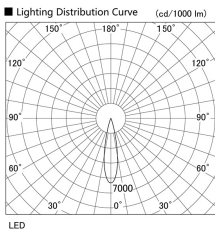

Item no. DD105-1420WW9027

Series Name: Φ 100 Lens type Adjustable downlight, Antiglare

Installation	Recessed mount
Type	Φ 100 Lens type Adjustable downlight, Antiglare
Fixture wattage	14W
Beam angle	22 deg
Color Temp.	2700K
CRI	Ra>90
Luminous	1250 lm
Body	Die-cast aluminum alloy
Body finish	N/A
Trim finish	White
Reflector finish	White
IP Rate	IP20
Light source	COB module
Input Voltage	AC220~240V
Dimming Type	Non-Dimmable
Certificate	CCC
Cut Hole	100mm

Height (Weight)	
31.8W	152 (0.9kg)
24.3W	152 (0.9kg)
21.0W	115 (0.8kg)
14.0W	115 (0.8kg)