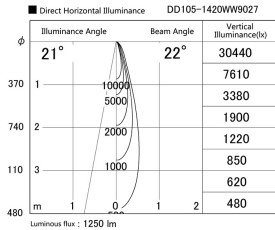

Item no. DD105-1420WW9027

Series Name: Φ 100 Lens type Adjustable downlight, Antiglare

Installation	Recessed mount
Type	Φ 100 Lens type Adjustable downlight, Antiglare
Fixture wattage	14W
Beam angle	22 deg
Color Temp.	2700K
CRI	Ra>90
Luminous	1250 lm
Body	Die-cast aluminum alloy
Body finish	N/A
Trim finish	White
Reflector finish	White
IP Rate	IP20
Light source	COB module
Input Voltage	AC220~240V
Dimming Type	Non-Dimmable
Certificate	CCC
Cut Hole	100mm

Height (Weight)	
31.8W	152 (0.9kg)
24.3W	152 (0.9kg)
21.0W	115 (0.8kg)
14.0W	115 (0.8kg)