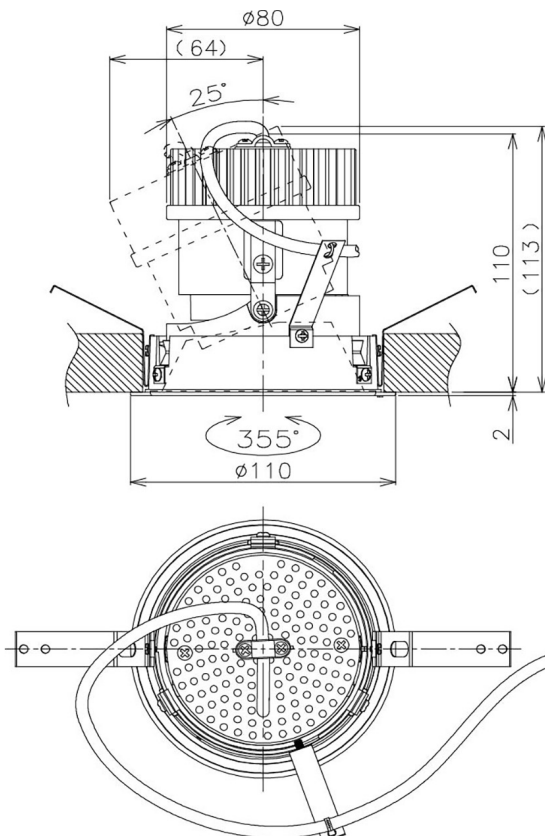

Item no. DD105-1420WW9027

Series Name: Φ 100 Lens type Adjustable downlight, Antiglare

Installation	Recessed mount
Type	Φ 100 Lens type Adjustable downlight, Antiglare
Fixture wattage	14W
Beam angle	22 deg
Color Temp.	2700K
CRI	Ra>90
Luminous	1250 lm
Body	Die-cast aluminum alloy
Body finish	N/A
Trim finish	White
Reflector finish	White
IP Rate	IP20
Light source	COB module
Input Voltage	AC220~240V
Dimming Type	Non-Dimmable
Certificate	CCC
Cut Hole	100mm

Height (Weight)	
31.8W	152 (0.9kg)
24.3W	152 (0.9kg)
21.0W	115 (0.8kg)
14.0W	115 (0.8kg)