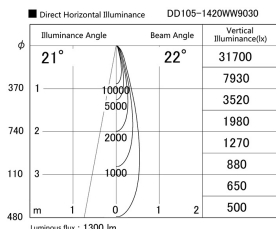

Item no. DD105-1420WW9030

Series Name: Φ 100 Lens type Adjustable downlight, Antiglare

Installation	Recessed mount
Type	
Fixture wattage	14W
Beam angle	22 deg
Color Temp.	3000K
CRI	Ra>90
Luminous	1300 lm
Body	Die-cast aluminum alloy
Body finish	N/A
Trim finish	White
Reflector finish	White
IP Rate	IP20
Light source	COB module
Input Voltage	AC220~240V
Dimming Type	Non-Dimmable
Certificate	CCC
Cut Hole	100mm

Height (Weight)	
31.8W	152 (0.9kg)
24.3W	152 (0.9kg)
21.0W	115 (0.8kg)
14.0W	115 (0.8kg)