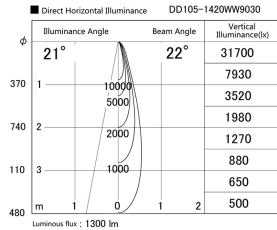

Item no. DD105-1420WW9030

Series Name: Φ 100 Lens type Adjustable downlight, Antiglare

Installation	Recessed mount
Type	
Fixture wattage	14W
Beam angle	22 deg
Color Temp.	3000K
CRI	Ra>90
Luminous	1300 lm
Body	Die-cast aluminum alloy
Body finish	N/A
Trim finish	White
Reflector finish	White
IP Rate	IP20
Light source	COB module
Input Voltage	AC220~240V
Dimming Type	Non-Dimmable
Certificate	CCC
Cut Hole	100mm

Height (Weight)	
31.8W	152 (0.9kg)
24.3W	152 (0.9kg)
21.0W	115 (0.8kg)
14.0W	115 (0.8kg)