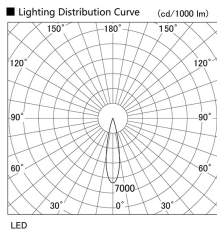

Item no. DD105-1420WW9030

Series Name: Φ 100 Lens type Adjustable downlight, Antiglare

Installation	Recessed mount
Type	
Fixture wattage	14W
Beam angle	22 deg
Color Temp.	3000K
CRI	Ra>90
Luminous	1300 lm
Body	Die-cast aluminum alloy
Body finish	N/A
Trim finish	White
Reflector finish	White
IP Rate	IP20
Light source	COB module
Input Voltage	AC220~240V
Dimming Type	Non-Dimmable
Certificate	CCC
Cut Hole	100mm

Height (Weight)	
31.8W	152 (0.9kg)
24.3W	152 (0.9kg)
21.0W	115 (0.8kg)
14.0W	115 (0.8kg)