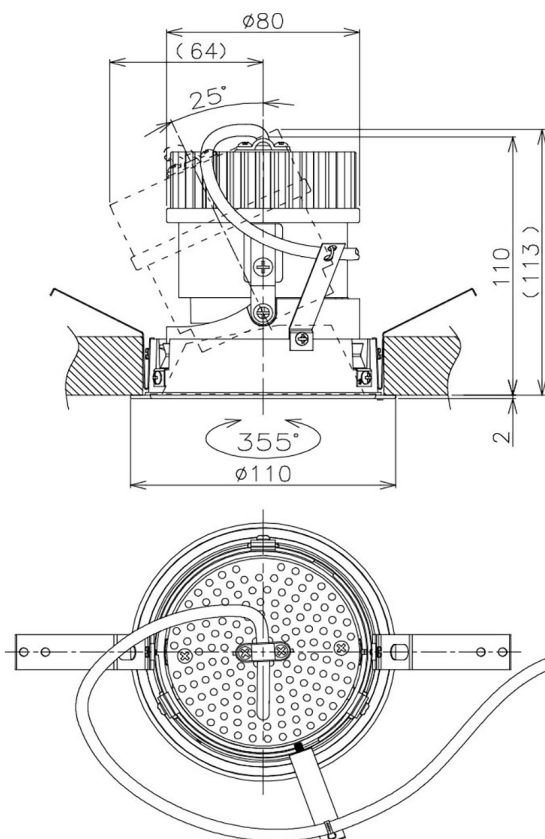

Item no. DD105-1420WW9030

Series Name: Φ 100 Lens type Adjustable downlight, Antiglare

Installation	Recessed mount
Type	
Fixture wattage	14W
Beam angle	22 deg
Color Temp.	3000K
CRI	Ra>90
Luminous	1300 lm
Body	Die-cast aluminum alloy
Body finish	N/A
Trim finish	White
Reflector finish	White
IP Rate	IP20
Light source	COB module
Input Voltage	AC220~240V
Dimming Type	Non-Dimmable
Certificate	CCC
Cut Hole	100mm

Height (Weight)	
31.8W	152 (0.9kg)
24.3W	152 (0.9kg)
21.0W	115 (0.8kg)
14.0W	115 (0.8kg)