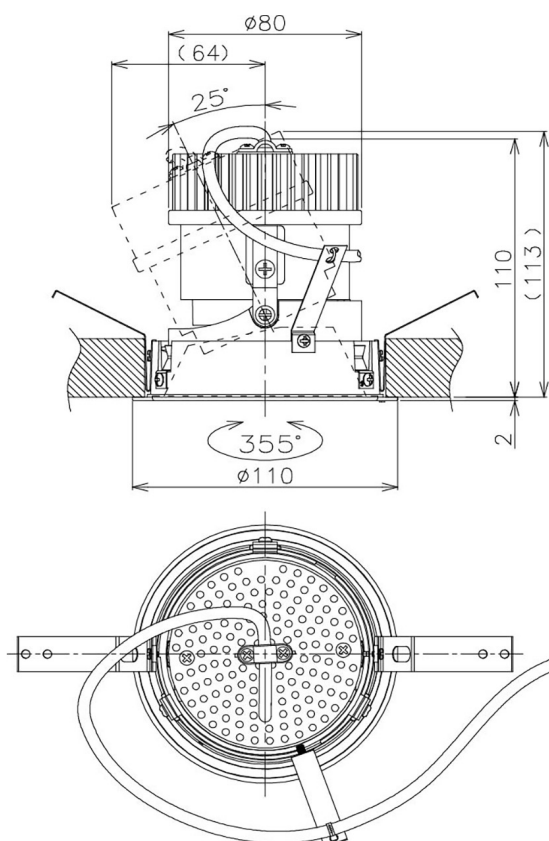

Item no. DD105-1420WW9030

Series Name: Φ 100 Lens type Adjustable downlight, Antiglare

Installation	Recessed mount
Type	
Fixture wattage	14W
Beam angle	22 deg
Color Temp.	3000K
CRI	Ra>90
Luminous	1300 lm
Body	Die-cast aluminum alloy
Body finish	N/A
Trim finish	White
Reflector finish	White
IP Rate	IP20
Light source	COB module
Input Voltage	AC220~240V
Dimming Type	Non-Dimmable
Certificate	CCC
Cut Hole	100mm

Height (Weight)	
31.8W	152 (0.9kg)
24.3W	152 (0.9kg)
21.0W	115 (0.8kg)
14.0W	115 (0.8kg)