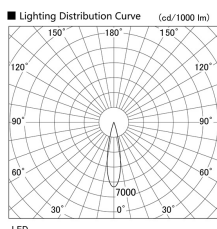

Item no. DD105-1420WW9030

Series Name: Φ 100 Lens type Adjustable downlight, Antiglare

Installation	Recessed mount
Type	
Fixture wattage	14W
Beam angle	22 deg
Color Temp.	3000K
CRI	Ra>90
Luminous	1300 lm
Body	Die-cast aluminum alloy
Body finish	N/A
Trim finish	White
Reflector finish	White
IP Rate	IP20
Light source	COB module
Input Voltage	AC220~240V
Dimming Type	Non-Dimmable
Certificate	CCC
Cut Hole	100mm

Height (Weight)	
31.8W	152 (0.9kg)
24.3W	152 (0.9kg)
21.0W	115 (0.8kg)
14.0W	115 (0.8kg)