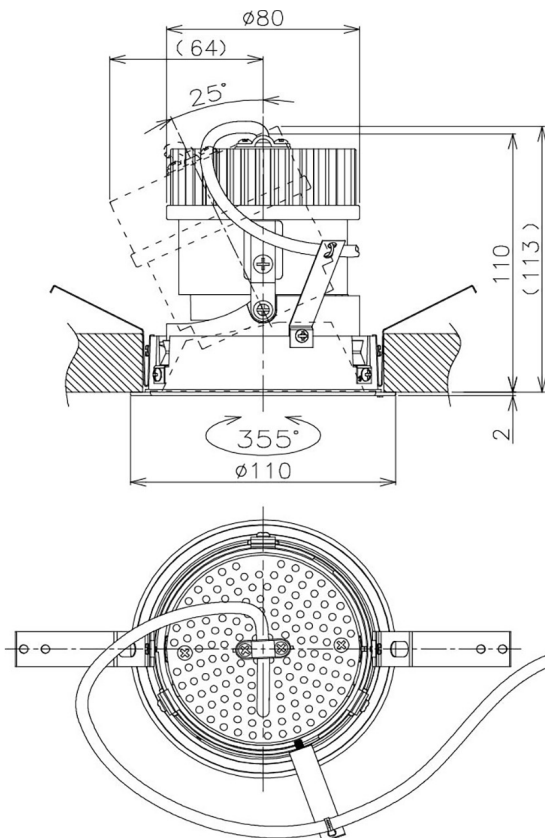

Item no. DD105-1420WW9035

Series Name:  $\Phi$ 100 Lens type Adjustable downlight, Antiglare

Installation	Recessed mount
Type	$\Phi$ 100 Lens type Adjustable downlight, Antiglare
Fixture wattage	14W
Beam angle	22 deg
Color Temp.	3500K
CRI	Ra>90
Luminous	1330 lm
Body	Die-cast aluminum alloy
Body finish	N/A
Trim finish	White
Reflector finish	White
IP Rate	IP20
Light source	COB module
Input Voltage	AC220~240V
Dimming Type	Non-Dimmable
Certificate	CCC
Cut Hole	100mm

Height (Weight)	
31.8W	152 (0.9kg)
24.3W	152 (0.9kg)
21.0W	115 (0.8kg)
14.0W	115 (0.8kg)