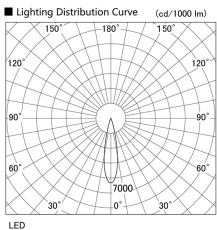

Item no. DD105-1420WW9035

Series Name:  $\Phi$ 100 Lens type Adjustable downlight, Antiglare

Installation	Recessed mount
Type	$\Phi$ 100 Lens type Adjustable downlight, Antiglare
Fixture wattage	14W
Beam angle	22 deg
Color Temp.	3500K
CRI	Ra>90
Luminous	1330 lm
Body	Die-cast aluminum alloy
Body finish	N/A
Trim finish	White
Reflector finish	White
IP Rate	IP20
Light source	COB module
Input Voltage	AC220~240V
Dimming Type	Non-Dimmable
Certificate	CCC
Cut Hole	100mm

Height (Weight)	
31.8W	152 (0.9kg)
24.3W	152 (0.9kg)
21.0W	115 (0.8kg)
14.0W	115 (0.8kg)