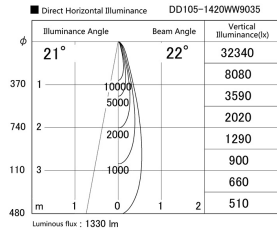

Item no. DD105-1420WW9035

Series Name: Φ 100 Lens type Adjustable downlight, Antiglare

Installation	Recessed mount
Type	
Fixture wattage	14W
Beam angle	22 deg
Color Temp.	3500K
CRI	Ra>90
Luminous	1330 lm
Body	Die-cast aluminum alloy
Body finish	N/A
Trim finish	White
Reflector finish	White
IP Rate	IP20
Light source	COB module
Input Voltage	AC220~240V
Dimming Type	Non-Dimmable
Certificate	CCC
Cut Hole	100mm

Height (Weight)	
31.8W	152 (0.9kg)
24.3W	152 (0.9kg)
21.0W	115 (0.8kg)
14.0W	115 (0.8kg)