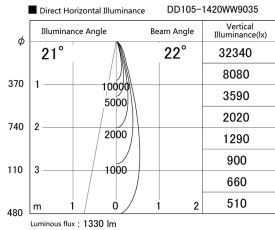

Item no. DD105-1420WW9035

Series Name:  $\Phi$ 100 Lens type Adjustable downlight, Antiglare

Installation	Recessed mount
Type	$\Phi$ 100 Lens type Adjustable downlight, Antiglare
Fixture wattage	14W
Beam angle	22 deg
Color Temp.	3500K
CRI	Ra>90
Luminous	1330 lm
Body	Die-cast aluminum alloy
Body finish	N/A
Trim finish	White
Reflector finish	White
IP Rate	IP20
Light source	COB module
Input Voltage	AC220~240V
Dimming Type	Non-Dimmable
Certificate	CCC
Cut Hole	100mm

Height (Weight)	
31.8W	152 (0.9kg)
24.3W	152 (0.9kg)
21.0W	115 (0.8kg)
14.0W	115 (0.8kg)