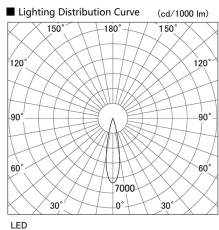

Item no. DD105-1420WW9035

Series Name: Φ 100 Lens type Adjustable downlight, Antiglare

Installation	Recessed mount
Type	
Fixture wattage	14W
Beam angle	22 deg
Color Temp.	3500K
CRI	Ra>90
Luminous	1330 lm
Body	Die-cast aluminum alloy
Body finish	N/A
Trim finish	White
Reflector finish	White
IP Rate	IP20
Light source	COB module
Input Voltage	AC220~240V
Dimming Type	Non-Dimmable
Certificate	CCC
Cut Hole	100mm

Height (Weight)	
31.8W	152 (0.9kg)
24.3W	152 (0.9kg)
21.0W	115 (0.8kg)
14.0W	115 (0.8kg)