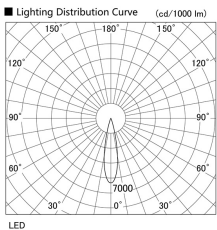

Item no. DD105-1420WW9040

Series Name:  $\Phi$ 100 Lens type Adjustable downlight, Antiglare

Installation	Recessed mount
Type	$\Phi$ 100 Lens type Adjustable downlight, Antiglare
Fixture wattage	14W
Beam angle	22 deg
Color Temp.	4000K
CRI	Ra>90
Luminous	1340 lm
Body	Die-cast aluminum alloy
Body finish	N/A
Trim finish	White
Reflector finish	White
IP Rate	IP20
Light source	COB module
Input Voltage	AC220~240V
Dimming Type	Non-Dimmable
Certificate	CCC
Cut Hole	100mm

Height (Weight)	
31.8W	152 (0.9kg)
24.3W	152 (0.9kg)
21.0W	115 (0.8kg)
14.0W	115 (0.8kg)