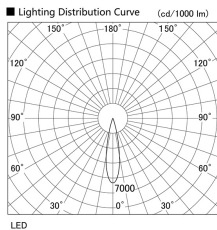

Item no. DD105-1420WW9040

Series Name: Φ 100 Lens type Adjustable downlight, Antiglare

Installation	Recessed mount
Type	
Fixture wattage	14W
Beam angle	22 deg
Color Temp.	4000K
CRI	Ra>90
Luminous	1340 lm
Body	Die-cast aluminum alloy
Body finish	N/A
Trim finish	White
Reflector finish	White
IP Rate	IP20
Light source	COB module
Input Voltage	AC220~240V
Dimming Type	Non-Dimmable
Certificate	CCC
Cut Hole	100mm

Height (Weight)	
31.8W	152 (0.9kg)
24.3W	152 (0.9kg)
21.0W	115 (0.8kg)
14.0W	115 (0.8kg)