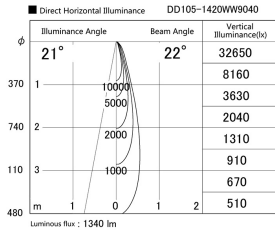

Item no. DD105-1420WW9040

Series Name:  $\Phi$ 100 Lens type Adjustable downlight, Antiglare

Installation	Recessed mount
Type	$\Phi$ 100 Lens type Adjustable downlight, Antiglare
Fixture wattage	14W
Beam angle	22 deg
Color Temp.	4000K
CRI	Ra>90
Luminous	1340 lm
Body	Die-cast aluminum alloy
Body finish	N/A
Trim finish	White
Reflector finish	White
IP Rate	IP20
Light source	COB module
Input Voltage	AC220~240V
Dimming Type	Non-Dimmable
Certificate	CCC
Cut Hole	100mm

Height (Weight)	
31.8W	152 (0.9kg)
24.3W	152 (0.9kg)
21.0W	115 (0.8kg)
14.0W	115 (0.8kg)