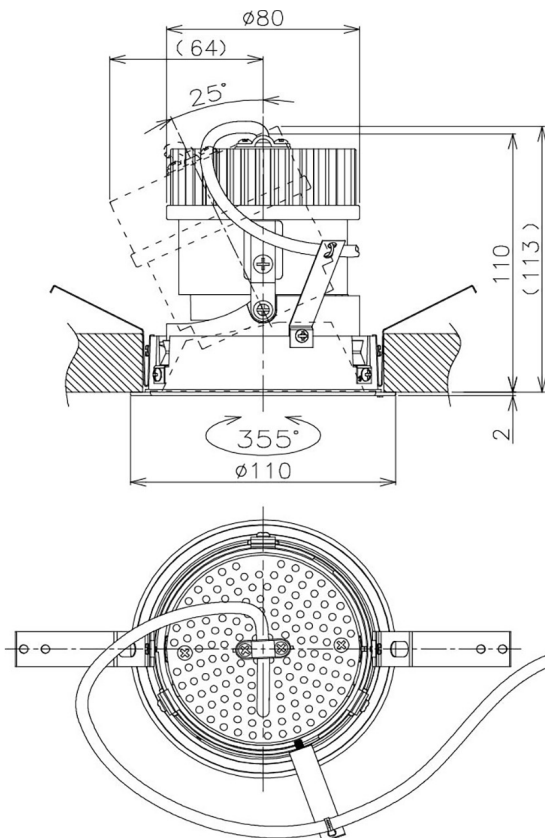

Item no. DD105-1420WW9040

Series Name:  $\Phi$ 100 Lens type Adjustable downlight, Antiglare

Installation	Recessed mount
Type	$\Phi$ 100 Lens type Adjustable downlight, Antiglare
Fixture wattage	14W
Beam angle	22 deg
Color Temp.	4000K
CRI	Ra>90
Luminous	1340 lm
Body	Die-cast aluminum alloy
Body finish	N/A
Trim finish	White
Reflector finish	White
IP Rate	IP20
Light source	COB module
Input Voltage	AC220~240V
Dimming Type	Non-Dimmable
Certificate	CCC
Cut Hole	100mm

Height (Weight)	
31.8W	152 (0.9kg)
24.3W	152 (0.9kg)
21.0W	115 (0.8kg)
14.0W	115 (0.8kg)