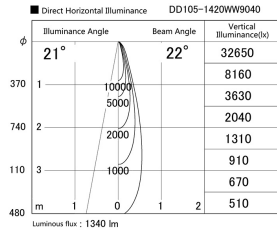

Item no. DD105-1420WW9040

Series Name: Φ 100 Lens type Adjustable downlight, Antiglare

Installation	Recessed mount
Type	
Fixture wattage	14W
Beam angle	22 deg
Color Temp.	4000K
CRI	Ra>90
Luminous	1340 lm
Body	Die-cast aluminum alloy
Body finish	N/A
Trim finish	White
Reflector finish	White
IP Rate	IP20
Light source	COB module
Input Voltage	AC220~240V
Dimming Type	Non-Dimmable
Certificate	CCC
Cut Hole	100mm

Height (Weight)	
31.8W	152 (0.9kg)
24.3W	152 (0.9kg)
21.0W	115 (0.8kg)
14.0W	115 (0.8kg)