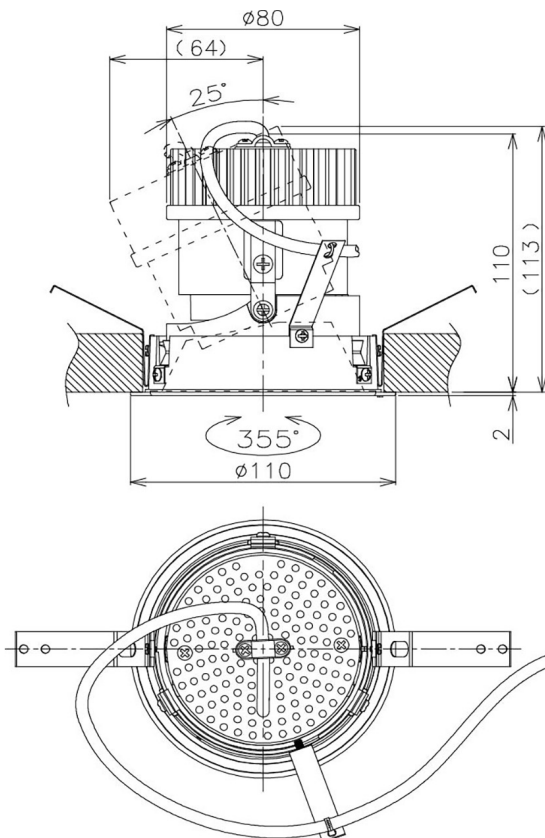

Item no. DD105-1435WW9027

Series Name: Φ 100 Lens type Adjustable downlight, Antiglare

Installation	Recessed mount
Type	Φ 100 Lens type Adjustable downlight, Antiglare
Fixture wattage	14W
Beam angle	37 deg
Color Temp.	2700K
CRI	Ra>90
Luminous	1205 lm
Body	Die-cast aluminum alloy
Body finish	N/A
Trim finish	White
Reflector finish	White
IP Rate	IP20
Light source	COB module
Input Voltage	AC220~240V
Dimming Type	Non-Dimmable
Certificate	CCC
Cut Hole	100mm

Height (Weight)	
31.8W	152 (0.9kg)
24.3W	152 (0.9kg)
21.0W	115 (0.8kg)
14.0W	115 (0.8kg)