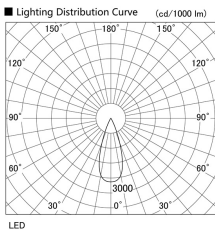

Item no. DD105-1435WW9027

Series Name: Φ 100 Lens type Adjustable downlight, Antiglare

Installation	Recessed mount
Type	
Fixture wattage	14W
Beam angle	37 deg
Color Temp.	2700K
CRI	Ra>90
Luminous	1205 lm
Body	Die-cast aluminum alloy
Body finish	N/A
Trim finish	White
Reflector finish	White
IP Rate	IP20
Light source	COB module
Input Voltage	AC220~240V
Dimming Type	Non-Dimmable
Certificate	CCC
Cut Hole	100mm

Height (Weight)	
31.8W	152 (0.9kg)
24.3W	152 (0.9kg)
21.0W	115 (0.8kg)
14.0W	115 (0.8kg)