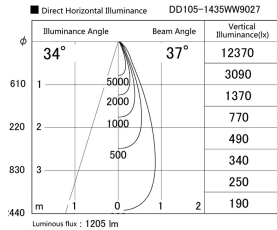

Item no. DD105-1435WW9027

Series Name: Φ 100 Lens type Adjustable downlight, Antiglare

Installation	Recessed mount
Type	Φ 100 Lens type Adjustable downlight, Antiglare
Fixture wattage	14W
Beam angle	37 deg
Color Temp.	2700K
CRI	Ra>90
Luminous	1205 lm
Body	Die-cast aluminum alloy
Body finish	N/A
Trim finish	White
Reflector finish	White
IP Rate	IP20
Light source	COB module
Input Voltage	AC220~240V
Dimming Type	Non-Dimmable
Certificate	CCC
Cut Hole	100mm

Height (Weight)	
31.8W	152 (0.9kg)
24.3W	152 (0.9kg)
21.0W	115 (0.8kg)
14.0W	115 (0.8kg)