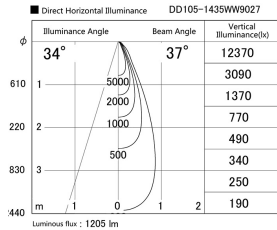

Item no. DD105-1435WW9027

Series Name: Φ 100 Lens type Adjustable downlight, Antiglare

Installation	Recessed mount
Type	
Fixture wattage	14W
Beam angle	37 deg
Color Temp.	2700K
CRI	Ra>90
Luminous	1205 lm
Body	Die-cast aluminum alloy
Body finish	N/A
Trim finish	White
Reflector finish	White
IP Rate	IP20
Light source	COB module
Input Voltage	AC220~240V
Dimming Type	Non-Dimmable
Certificate	CCC
Cut Hole	100mm

Height (Weight)	
31.8W	152 (0.9kg)
24.3W	152 (0.9kg)
21.0W	115 (0.8kg)
14.0W	115 (0.8kg)