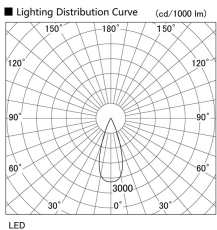

Item no. DD105-1435WW9027

Series Name: Φ 100 Lens type Adjustable downlight, Antiglare

Installation	Recessed mount
Type	Φ 100 Lens type Adjustable downlight, Antiglare
Fixture wattage	14W
Beam angle	37 deg
Color Temp.	2700K
CRI	Ra>90
Luminous	1205 lm
Body	Die-cast aluminum alloy
Body finish	N/A
Trim finish	White
Reflector finish	White
IP Rate	IP20
Light source	COB module
Input Voltage	AC220~240V
Dimming Type	Non-Dimmable
Certificate	CCC
Cut Hole	100mm

Height (Weight)	
31.8W	152 (0.9kg)
24.3W	152 (0.9kg)
21.0W	115 (0.8kg)
14.0W	115 (0.8kg)