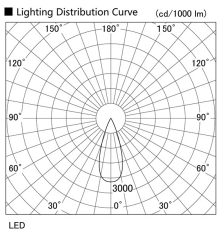

Item no. DD105-1435WW9030

Series Name:  $\Phi$ 100 Lens type Adjustable downlight, Antiglare

Installation	Recessed mount
Type	
Fixture wattage	14W
Beam angle	37 deg
Color Temp.	3000K
CRI	Ra>90
Luminous	1255 lm
Body	Die-cast aluminum alloy
Body finish	N/A
Trim finish	White
Reflector finish	White
IP Rate	IP20
Light source	COB module
Input Voltage	AC220~240V
Dimming Type	Non-Dimmable
Certificate	CCC
Cut Hole	100mm

Height (Weight)	
31.8W	152 (0.9kg)
24.3W	152 (0.9kg)
21.0W	115 (0.8kg)
14.0W	115 (0.8kg)