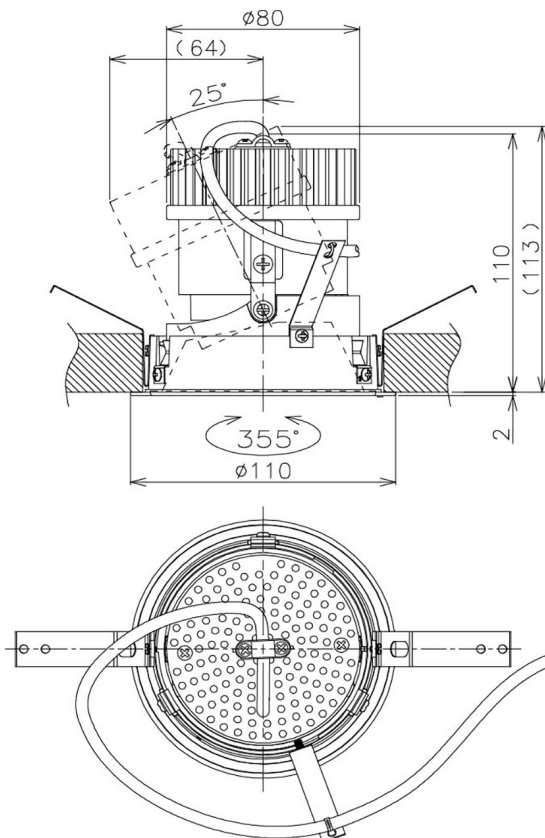

Item no. DD105-1435WW9030

Series Name:  $\Phi$ 100 Lens type Adjustable downlight, Antiglare

Installation	Recessed mount
Type	
Fixture wattage	14W
Beam angle	37 deg
Color Temp.	3000K
CRI	Ra>90
Luminous	1255 lm
Body	Die-cast aluminum alloy
Body finish	N/A
Trim finish	White
Reflector finish	White
IP Rate	IP20
Light source	COB module
Input Voltage	AC220~240V
Dimming Type	Non-Dimmable
Certificate	CCC
Cut Hole	100mm

Height (Weight)	
31.8W	152 (0.9kg)
24.3W	152 (0.9kg)
21.0W	115 (0.8kg)
14.0W	115 (0.8kg)