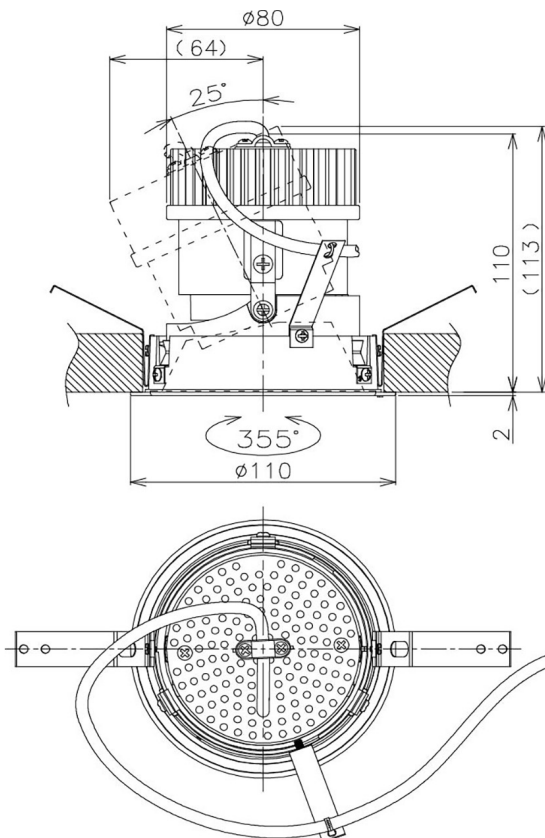

Item no. DD105-1435WW9030

Series Name: Φ 100 Lens type Adjustable downlight, Antiglare

Installation	Recessed mount
Type	Φ 100 Lens type Adjustable downlight, Antiglare
Fixture wattage	14W
Beam angle	37 deg
Color Temp.	3000K
CRI	Ra>90
Luminous	1255 lm
Body	Die-cast aluminum alloy
Body finish	N/A
Trim finish	White
Reflector finish	White
IP Rate	IP20
Light source	COB module
Input Voltage	AC220~240V
Dimming Type	Non-Dimmable
Certificate	CCC
Cut Hole	100mm

Height (Weight)	
31.8W	152 (0.9kg)
24.3W	152 (0.9kg)
21.0W	115 (0.8kg)
14.0W	115 (0.8kg)