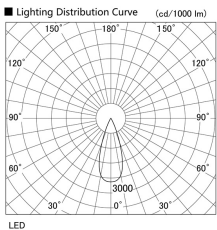

Item no. DD105-1435WW9030

Series Name: Φ 100 Lens type Adjustable downlight, Antiglare

Installation	Recessed mount
Type	Φ 100 Lens type Adjustable downlight, Antiglare
Fixture wattage	14W
Beam angle	37 deg
Color Temp.	3000K
CRI	Ra>90
Luminous	1255 lm
Body	Die-cast aluminum alloy
Body finish	N/A
Trim finish	White
Reflector finish	White
IP Rate	IP20
Light source	COB module
Input Voltage	AC220~240V
Dimming Type	Non-Dimmable
Certificate	CCC
Cut Hole	100mm

Height (Weight)	
31.8W	152 (0.9kg)
24.3W	152 (0.9kg)
21.0W	115 (0.8kg)
14.0W	115 (0.8kg)