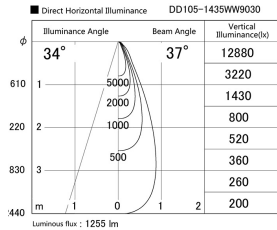

Item no. DD105-1435WW9030

Series Name: Φ 100 Lens type Adjustable downlight, Antiglare

Installation	Recessed mount
Type	Φ 100 Lens type Adjustable downlight, Antiglare
Fixture wattage	14W
Beam angle	37 deg
Color Temp.	3000K
CRI	Ra>90
Luminous	1255 lm
Body	Die-cast aluminum alloy
Body finish	N/A
Trim finish	White
Reflector finish	White
IP Rate	IP20
Light source	COB module
Input Voltage	AC220~240V
Dimming Type	Non-Dimmable
Certificate	CCC
Cut Hole	100mm

Height (Weight)	
31.8W	152 (0.9kg)
24.3W	152 (0.9kg)
21.0W	115 (0.8kg)
14.0W	115 (0.8kg)