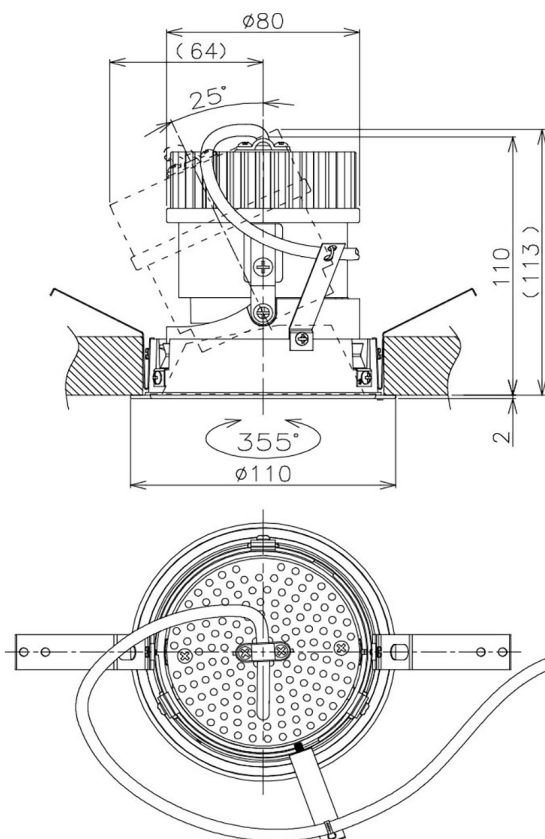

Item no. DD105-1435WW9030

Series Name:  $\Phi$ 100 Lens type Adjustable downlight, Antiglare

Installation	Recessed mount
Type	
Fixture wattage	14W
Beam angle	37 deg
Color Temp.	3000K
CRI	Ra>90
Luminous	1255 lm
Body	Die-cast aluminum alloy
Body finish	N/A
Trim finish	White
Reflector finish	White
IP Rate	IP20
Light source	COB module
Input Voltage	AC220~240V
Dimming Type	Non-Dimmable
Certificate	CCC
Cut Hole	100mm

Height (Weight)	
31.8W	152 (0.9kg)
24.3W	152 (0.9kg)
21.0W	115 (0.8kg)
14.0W	115 (0.8kg)