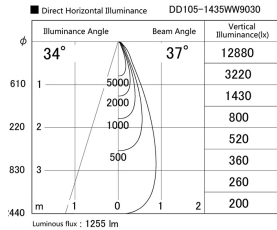

Item no. DD105-1435WW9030

Series Name:  $\Phi$ 100 Lens type Adjustable downlight, Antiglare

Installation	Recessed mount
Type	
Fixture wattage	14W
Beam angle	37 deg
Color Temp.	3000K
CRI	Ra>90
Luminous	1255 lm
Body	Die-cast aluminum alloy
Body finish	N/A
Trim finish	White
Reflector finish	White
IP Rate	IP20
Light source	COB module
Input Voltage	AC220~240V
Dimming Type	Non-Dimmable
Certificate	CCC
Cut Hole	100mm

Height (Weight)	
31.8W	152 (0.9kg)
24.3W	152 (0.9kg)
21.0W	115 (0.8kg)
14.0W	115 (0.8kg)