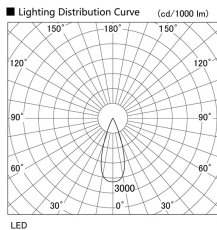

Item no. DD105-1435WW9030

Series Name:  $\Phi$ 100 Lens type Adjustable downlight, Antiglare

Installation	Recessed mount
Type	
Fixture wattage	14W
Beam angle	37 deg
Color Temp.	3000K
CRI	Ra>90
Luminous	1255 lm
Body	Die-cast aluminum alloy
Body finish	N/A
Trim finish	White
Reflector finish	White
IP Rate	IP20
Light source	COB module
Input Voltage	AC220~240V
Dimming Type	Non-Dimmable
Certificate	CCC
Cut Hole	100mm

Height (Weight)	
31.8W	152 (0.9kg)
24.3W	152 (0.9kg)
21.0W	115 (0.8kg)
14.0W	115 (0.8kg)