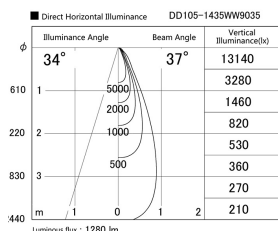

Item no. DD105-1435WW9035

Series Name: Φ 100 Lens type Adjustable downlight, Antiglare

Installation	Recessed mount
Type	
Fixture wattage	14W
Beam angle	37 deg
Color Temp.	3500K
CRI	Ra>90
Luminous	1280 lm
Body	Die-cast aluminum alloy
Body finish	N/A
Trim finish	White
Reflector finish	White
IP Rate	IP20
Light source	COB module
Input Voltage	AC220~240V
Dimming Type	Non-Dimmable
Certificate	CCC
Cut Hole	100mm

Height (Weight)	
31.8W	152 (0.9kg)
24.3W	152 (0.9kg)
21.0W	115 (0.8kg)
14.0W	115 (0.8kg)