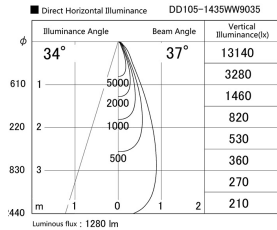

Item no. DD105-1435WW9035

Series Name: Φ 100 Lens type Adjustable downlight, Antiglare

Installation	Recessed mount
Type	Φ 100 Lens type Adjustable downlight, Antiglare
Fixture wattage	14W
Beam angle	37 deg
Color Temp.	3500K
CRI	Ra>90
Luminous	1280 lm
Body	Die-cast aluminum alloy
Body finish	N/A
Trim finish	White
Reflector finish	White
IP Rate	IP20
Light source	COB module
Input Voltage	AC220~240V
Dimming Type	Non-Dimmable
Certificate	CCC
Cut Hole	100mm

Height (Weight)	
31.8W	152 (0.9kg)
24.3W	152 (0.9kg)
21.0W	115 (0.8kg)
14.0W	115 (0.8kg)