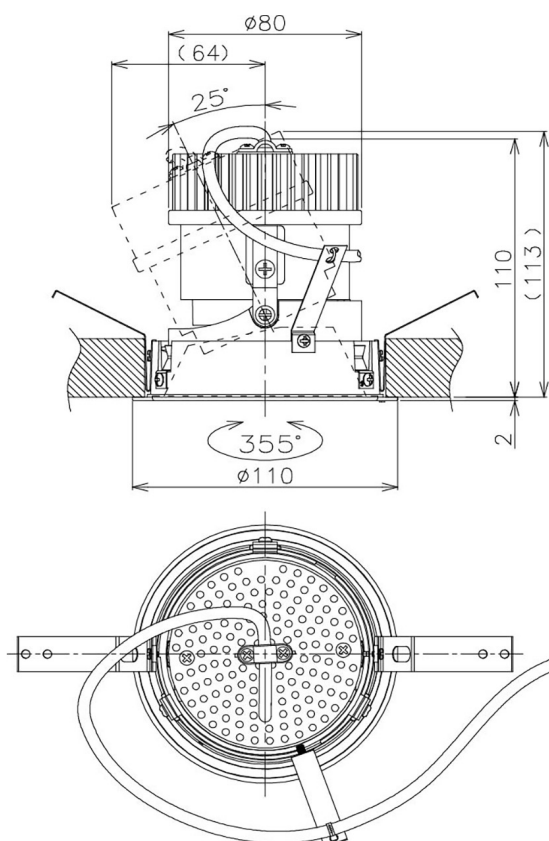

Item no. DD105-1435WW9035

Series Name: Φ 100 Lens type Adjustable downlight, Antiglare

Installation	Recessed mount
Type	
Fixture wattage	14W
Beam angle	37 deg
Color Temp.	3500K
CRI	Ra>90
Luminous	1280 lm
Body	Die-cast aluminum alloy
Body finish	N/A
Trim finish	White
Reflector finish	White
IP Rate	IP20
Light source	COB module
Input Voltage	AC220~240V
Dimming Type	Non-Dimmable
Certificate	CCC
Cut Hole	100mm

Height (Weight)	
31.8W	152 (0.9kg)
24.3W	152 (0.9kg)
21.0W	115 (0.8kg)
14.0W	115 (0.8kg)