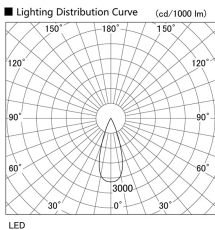

Item no. DD105-1435WW9035

Series Name: Φ 100 Lens type Adjustable downlight, Antiglare

Installation	Recessed mount
Type	Φ 100 Lens type Adjustable downlight, Antiglare
Fixture wattage	14W
Beam angle	37 deg
Color Temp.	3500K
CRI	Ra>90
Luminous	1280 lm
Body	Die-cast aluminum alloy
Body finish	N/A
Trim finish	White
Reflector finish	White
IP Rate	IP20
Light source	COB module
Input Voltage	AC220~240V
Dimming Type	Non-Dimmable
Certificate	CCC
Cut Hole	100mm

Height (Weight)	
31.8W	152 (0.9kg)
24.3W	152 (0.9kg)
21.0W	115 (0.8kg)
14.0W	115 (0.8kg)