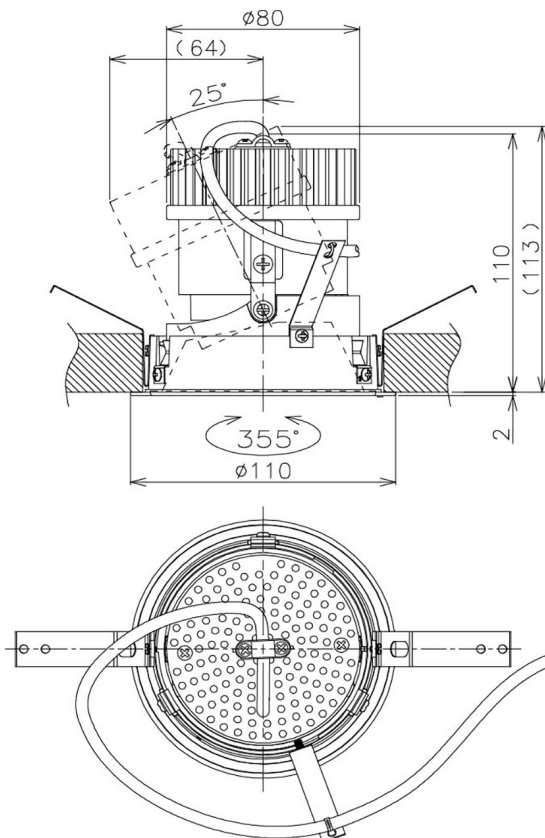

Item no. DD105-1435WW9035

Series Name: Φ 100 Lens type Adjustable downlight, Antiglare

Installation	Recessed mount
Type	Φ 100 Lens type Adjustable downlight, Antiglare
Fixture wattage	14W
Beam angle	37 deg
Color Temp.	3500K
CRI	Ra>90
Luminous	1280 lm
Body	Die-cast aluminum alloy
Body finish	N/A
Trim finish	White
Reflector finish	White
IP Rate	IP20
Light source	COB module
Input Voltage	AC220~240V
Dimming Type	Non-Dimmable
Certificate	CCC
Cut Hole	100mm

Height (Weight)	
31.8W	152 (0.9kg)
24.3W	152 (0.9kg)
21.0W	115 (0.8kg)
14.0W	115 (0.8kg)