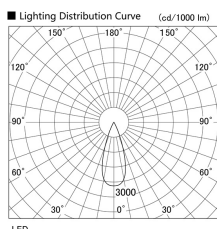

Item no. DD105-1435WW9035

Series Name: Φ 100 Lens type Adjustable downlight, Antiglare

Installation	Recessed mount
Type	
Fixture wattage	14W
Beam angle	37 deg
Color Temp.	3500K
CRI	Ra>90
Luminous	1280 lm
Body	Die-cast aluminum alloy
Body finish	N/A
Trim finish	White
Reflector finish	White
IP Rate	IP20
Light source	COB module
Input Voltage	AC220~240V
Dimming Type	Non-Dimmable
Certificate	CCC
Cut Hole	100mm

Height (Weight)	
31.8W	152 (0.9kg)
24.3W	152 (0.9kg)
21.0W	115 (0.8kg)
14.0W	115 (0.8kg)