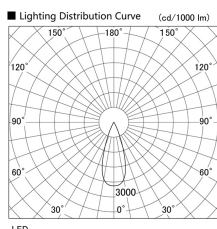

Item no. DD105-1435WW9040

Series Name: Φ 100 Lens type Adjustable downlight, Antiglare

Installation	Recessed mount
Type	Φ 100 Lens type Adjustable downlight, Antiglare
Fixture wattage	14W
Beam angle	37 deg
Color Temp.	4000K
CRI	Ra>90
Luminous	1290 lm
Body	Die-cast aluminum alloy
Body finish	N/A
Trim finish	White
Reflector finish	White
IP Rate	IP20
Light source	COB module
Input Voltage	AC220~240V
Dimming Type	Non-Dimmable
Certificate	CCC
Cut Hole	100mm

Height (Weight)	
31.8W	152 (0.9kg)
24.3W	152 (0.9kg)
21.0W	115 (0.8kg)
14.0W	115 (0.8kg)