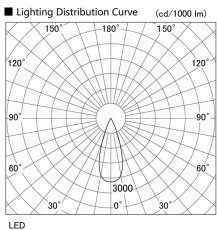

Item no. DD105-1435WW9040

Series Name:  $\Phi$ 100 Lens type Adjustable downlight, Antiglare

Installation	Recessed mount
Type	
Fixture wattage	14W
Beam angle	37 deg
Color Temp.	4000K
CRI	Ra>90
Luminous	1290 lm
Body	Die-cast aluminum alloy
Body finish	N/A
Trim finish	White
Reflector finish	White
IP Rate	IP20
Light source	COB module
Input Voltage	AC220~240V
Dimming Type	Non-Dimmable
Certificate	CCC
Cut Hole	100mm

Height (Weight)	
31.8W	152 (0.9kg)
24.3W	152 (0.9kg)
21.0W	115 (0.8kg)
14.0W	115 (0.8kg)