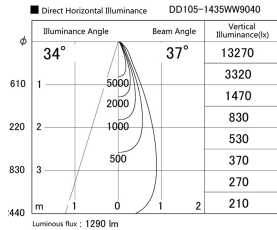

Item no. DD105-1435WW9040

Series Name: Φ 100 Lens type Adjustable downlight, Antiglare

Installation	Recessed mount
Type	
Fixture wattage	14W
Beam angle	37 deg
Color Temp.	4000K
CRI	Ra>90
Luminous	1290 lm
Body	Die-cast aluminum alloy
Body finish	N/A
Trim finish	White
Reflector finish	White
IP Rate	IP20
Light source	COB module
Input Voltage	AC220~240V
Dimming Type	Non-Dimmable
Certificate	CCC
Cut Hole	100mm

Height (Weight)	
31.8W	152 (0.9kg)
24.3W	152 (0.9kg)
21.0W	115 (0.8kg)
14.0W	115 (0.8kg)