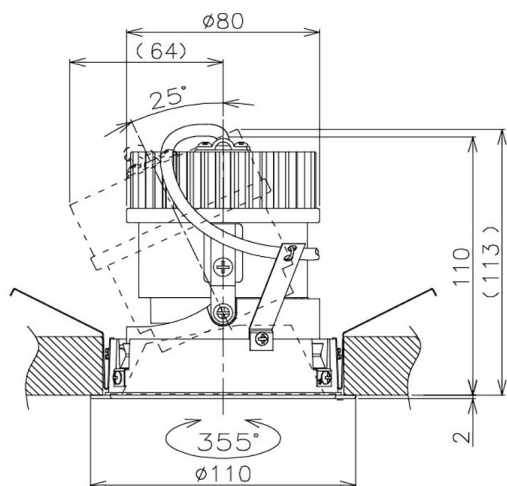

Item no. DD105-1435WW9040

Series Name: Φ 100 Lens type Adjustable downlight, Antiglare

Installation	Recessed mount
Type	Φ 100 Lens type Adjustable downlight, Antiglare
Fixture wattage	14W
Beam angle	37 deg
Color Temp.	4000K
CRI	Ra>90
Luminous	1290 lm
Body	Die-cast aluminum alloy
Body finish	N/A
Trim finish	White
Reflector finish	White
IP Rate	IP20
Light source	COB module
Input Voltage	AC220~240V
Dimming Type	Non-Dimmable
Certificate	CCC
Cut Hole	100mm

Height (Weight)	
31.8W	152 (0.9kg)
24.3W	152 (0.9kg)
21.0W	115 (0.8kg)
14.0W	115 (0.8kg)