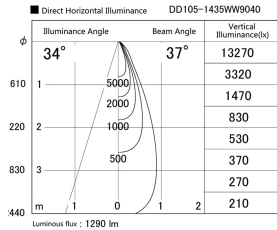

Item no. DD105-1435WW9040

Series Name:  $\Phi$ 100 Lens type Adjustable downlight, Antiglare

Installation	Recessed mount
Type	
Fixture wattage	14W
Beam angle	37 deg
Color Temp.	4000K
CRI	Ra>90
Luminous	1290 lm
Body	Die-cast aluminum alloy
Body finish	N/A
Trim finish	White
Reflector finish	White
IP Rate	IP20
Light source	COB module
Input Voltage	AC220~240V
Dimming Type	Non-Dimmable
Certificate	CCC
Cut Hole	100mm

Height (Weight)	
31.8W	152 (0.9kg)
24.3W	152 (0.9kg)
21.0W	115 (0.8kg)
14.0W	115 (0.8kg)