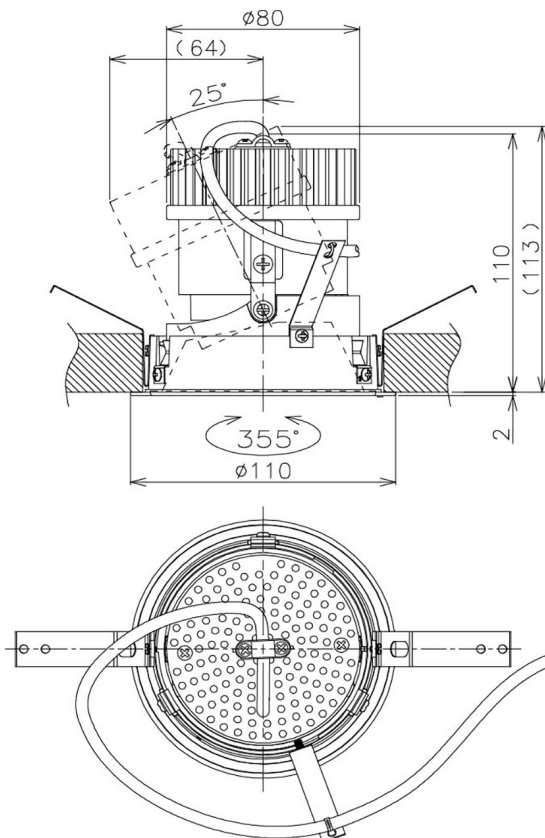

Item no. DD105-1435WW9040

Series Name:  $\Phi$ 100 Lens type Adjustable downlight, Antiglare

Installation	Recessed mount
Type	
Fixture wattage	14W
Beam angle	37 deg
Color Temp.	4000K
CRI	Ra>90
Luminous	1290 lm
Body	Die-cast aluminum alloy
Body finish	N/A
Trim finish	White
Reflector finish	White
IP Rate	IP20
Light source	COB module
Input Voltage	AC220~240V
Dimming Type	Non-Dimmable
Certificate	CCC
Cut Hole	100mm

Height (Weight)	
31.8W	152 (0.9kg)
24.3W	152 (0.9kg)
21.0W	115 (0.8kg)
14.0W	115 (0.8kg)