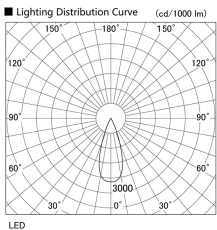

Item no. DD105-1435WW9040

Series Name: Φ 100 Lens type Adjustable downlight, Antiglare

Installation	Recessed mount
Type	
Fixture wattage	14W
Beam angle	37 deg
Color Temp.	4000K
CRI	Ra>90
Luminous	1290 lm
Body	Die-cast aluminum alloy
Body finish	N/A
Trim finish	White
Reflector finish	White
IP Rate	IP20
Light source	COB module
Input Voltage	AC220~240V
Dimming Type	Non-Dimmable
Certificate	CCC
Cut Hole	100mm

Height (Weight)	
31.8W	152 (0.9kg)
24.3W	152 (0.9kg)
21.0W	115 (0.8kg)
14.0W	115 (0.8kg)