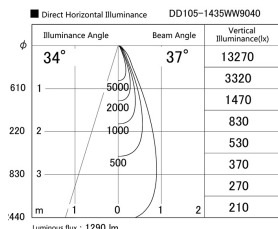

Item no. DD105-1435WW9040

Series Name: Φ 100 Lens type Adjustable downlight, Antiglare

Installation	Recessed mount
Type	Φ 100 Lens type Adjustable downlight, Antiglare
Fixture wattage	14W
Beam angle	37 deg
Color Temp.	4000K
CRI	Ra>90
Luminous	1290 lm
Body	Die-cast aluminum alloy
Body finish	N/A
Trim finish	White
Reflector finish	White
IP Rate	IP20
Light source	COB module
Input Voltage	AC220~240V
Dimming Type	Non-Dimmable
Certificate	CCC
Cut Hole	100mm

Height (Weight)	
31.8W	152 (0.9kg)
24.3W	152 (0.9kg)
21.0W	115 (0.8kg)
14.0W	115 (0.8kg)