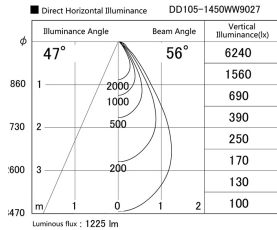

Item no. DD105-1450WW9027

Series Name: Φ 100 Lens type Adjustable downlight, Antiglare

Installation	Recessed mount
Type	
Fixture wattage	14W
Beam angle	56 deg
Color Temp.	2700K
CRI	Ra>90
Luminous	1225 lm
Body	Die-cast aluminum alloy
Body finish	N/A
Trim finish	White
Reflector finish	White
IP Rate	IP20
Light source	COB module
Input Voltage	AC220~240V
Dimming Type	Non-Dimmable
Certificate	CCC
Cut Hole	100mm

Height (Weight)	
31.8W	152 (0.9kg)
24.3W	152 (0.9kg)
21.0W	115 (0.8kg)
14.0W	115 (0.8kg)