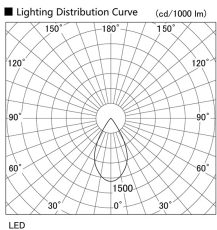

Item no. DD105-1450WW9027

Series Name: Φ 100 Lens type Adjustable downlight, Antiglare

Installation	Recessed mount
Type	
Fixture wattage	14W
Beam angle	56 deg
Color Temp.	2700K
CRI	Ra>90
Luminous	1225 lm
Body	Die-cast aluminum alloy
Body finish	N/A
Trim finish	White
Reflector finish	White
IP Rate	IP20
Light source	COB module
Input Voltage	AC220~240V
Dimming Type	Non-Dimmable
Certificate	CCC
Cut Hole	100mm

Height (Weight)	
31.8W	152 (0.9kg)
24.3W	152 (0.9kg)
21.0W	115 (0.8kg)
14.0W	115 (0.8kg)