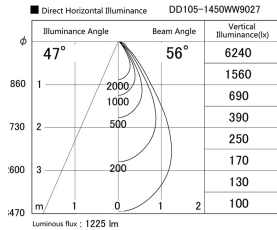

Item no. DD105-1450WW9027

Series Name: Φ 100 Lens type Adjustable downlight, Antiglare

Installation	Recessed mount
Type	Φ 100 Lens type Adjustable downlight, Antiglare
Fixture wattage	14W
Beam angle	56 deg
Color Temp.	2700K
CRI	Ra>90
Luminous	1225 lm
Body	Die-cast aluminum alloy
Body finish	N/A
Trim finish	White
Reflector finish	White
IP Rate	IP20
Light source	COB module
Input Voltage	AC220~240V
Dimming Type	Non-Dimmable
Certificate	CCC
Cut Hole	100mm

Height (Weight)	
31.8W	152 (0.9kg)
24.3W	152 (0.9kg)
21.0W	115 (0.8kg)
14.0W	115 (0.8kg)