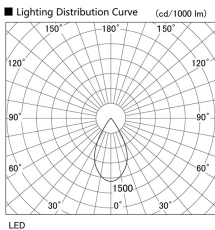

Item no. DD105-1450WW9027

Series Name: Φ 100 Lens type Adjustable downlight, Antiglare

Installation	Recessed mount
Type	Φ 100 Lens type Adjustable downlight, Antiglare
Fixture wattage	14W
Beam angle	56 deg
Color Temp.	2700K
CRI	Ra>90
Luminous	1225 lm
Body	Die-cast aluminum alloy
Body finish	N/A
Trim finish	White
Reflector finish	White
IP Rate	IP20
Light source	COB module
Input Voltage	AC220~240V
Dimming Type	Non-Dimmable
Certificate	CCC
Cut Hole	100mm

Height (Weight)	
31.8W	152 (0.9kg)
24.3W	152 (0.9kg)
21.0W	115 (0.8kg)
14.0W	115 (0.8kg)