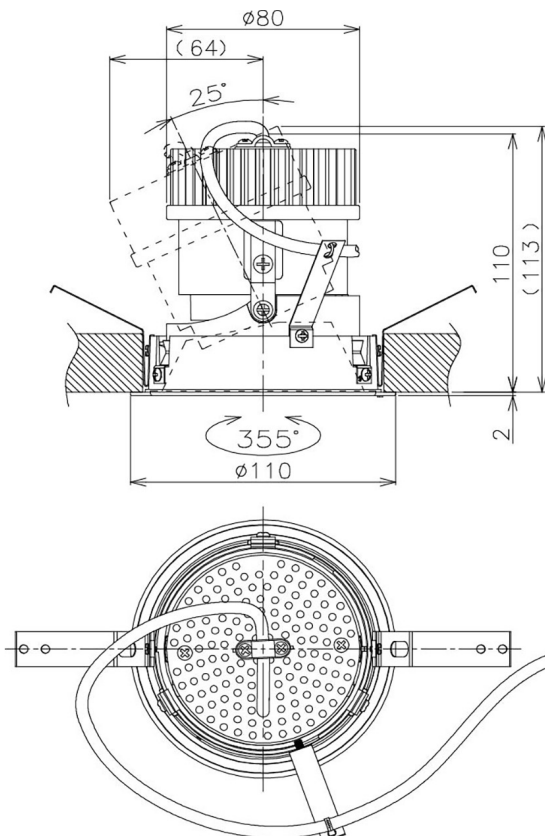

Item no. DD105-1450WW9027

Series Name: Φ 100 Lens type Adjustable downlight, Antiglare

Installation	Recessed mount
Type	Φ 100 Lens type Adjustable downlight, Antiglare
Fixture wattage	14W
Beam angle	56 deg
Color Temp.	2700K
CRI	Ra>90
Luminous	1225 lm
Body	Die-cast aluminum alloy
Body finish	N/A
Trim finish	White
Reflector finish	White
IP Rate	IP20
Light source	COB module
Input Voltage	AC220~240V
Dimming Type	Non-Dimmable
Certificate	CCC
Cut Hole	100mm

Height (Weight)	
31.8W	152 (0.9kg)
24.3W	152 (0.9kg)
21.0W	115 (0.8kg)
14.0W	115 (0.8kg)