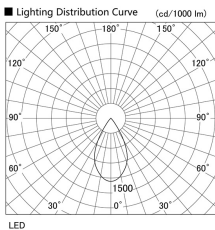

Item no. DD105-1450WW9030

Series Name: Φ 100 Lens type Adjustable downlight, Antiglare

Installation	Recessed mount
Type	Φ 100 Lens type Adjustable downlight, Antiglare
Fixture wattage	14W
Beam angle	56 deg
Color Temp.	3000K
CRI	Ra>90
Luminous	1280 lm
Body	Die-cast aluminum alloy
Body finish	N/A
Trim finish	White
Reflector finish	White
IP Rate	IP20
Light source	COB module
Input Voltage	AC220~240V
Dimming Type	Non-Dimmable
Certificate	CCC
Cut Hole	100mm

Height (Weight)	
31.8W	152 (0.9kg)
24.3W	152 (0.9kg)
21.0W	115 (0.8kg)
14.0W	115 (0.8kg)