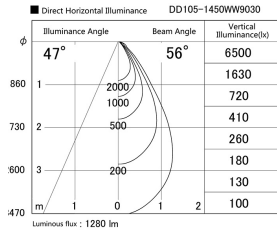

Item no. DD105-1450WW9030

Series Name: Φ 100 Lens type Adjustable downlight, Antiglare

Installation	Recessed mount
Type	Φ 100 Lens type Adjustable downlight, Antiglare
Fixture wattage	14W
Beam angle	56 deg
Color Temp.	3000K
CRI	Ra>90
Luminous	1280 lm
Body	Die-cast aluminum alloy
Body finish	N/A
Trim finish	White
Reflector finish	White
IP Rate	IP20
Light source	COB module
Input Voltage	AC220~240V
Dimming Type	Non-Dimmable
Certificate	CCC
Cut Hole	100mm

Height (Weight)	
31.8W	152 (0.9kg)
24.3W	152 (0.9kg)
21.0W	115 (0.8kg)
14.0W	115 (0.8kg)