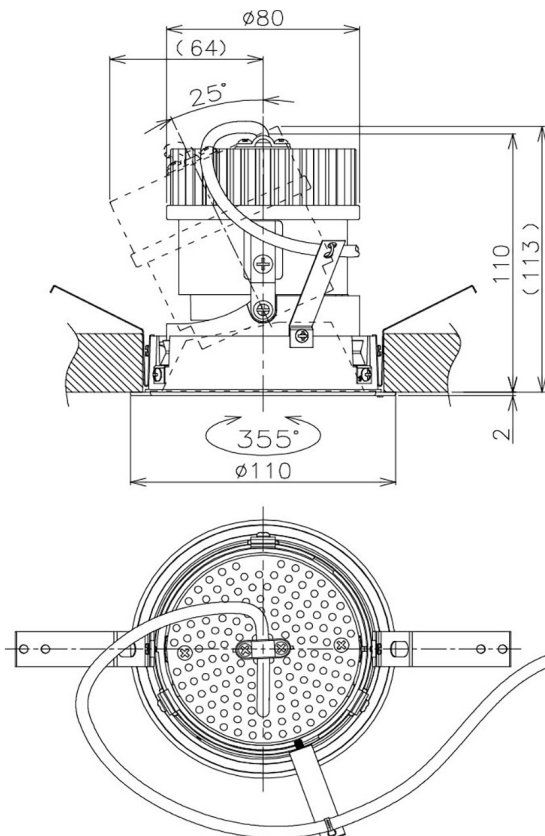

Item no. DD105-1450WW9030

Series Name: Φ 100 Lens type Adjustable downlight, Antiglare

Installation	Recessed mount
Type	Φ 100 Lens type Adjustable downlight, Antiglare
Fixture wattage	14W
Beam angle	56 deg
Color Temp.	3000K
CRI	Ra>90
Luminous	1280 lm
Body	Die-cast aluminum alloy
Body finish	N/A
Trim finish	White
Reflector finish	White
IP Rate	IP20
Light source	COB module
Input Voltage	AC220~240V
Dimming Type	Non-Dimmable
Certificate	CCC
Cut Hole	100mm

Height (Weight)	
31.8W	152 (0.9kg)
24.3W	152 (0.9kg)
21.0W	115 (0.8kg)
14.0W	115 (0.8kg)