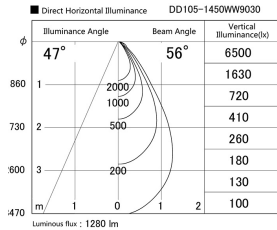

Item no. DD105-1450WW9030

Series Name:  $\Phi$ 100 Lens type Adjustable downlight, Antiglare

Installation	Recessed mount
Type	
Fixture wattage	14W
Beam angle	56 deg
Color Temp.	3000K
CRI	Ra>90
Luminous	1280 lm
Body	Die-cast aluminum alloy
Body finish	N/A
Trim finish	White
Reflector finish	White
IP Rate	IP20
Light source	COB module
Input Voltage	AC220~240V
Dimming Type	Non-Dimmable
Certificate	CCC
Cut Hole	100mm

Height (Weight)	
31.8W	152 (0.9kg)
24.3W	152 (0.9kg)
21.0W	115 (0.8kg)
14.0W	115 (0.8kg)