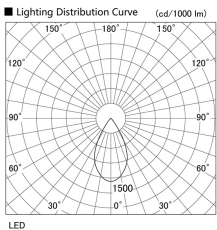

Item no. DD105-1450WW9030

Series Name:  $\Phi$ 100 Lens type Adjustable downlight, Antiglare

Installation	Recessed mount
Type	
Fixture wattage	14W
Beam angle	56 deg
Color Temp.	3000K
CRI	Ra>90
Luminous	1280 lm
Body	Die-cast aluminum alloy
Body finish	N/A
Trim finish	White
Reflector finish	White
IP Rate	IP20
Light source	COB module
Input Voltage	AC220~240V
Dimming Type	Non-Dimmable
Certificate	CCC
Cut Hole	100mm

Height (Weight)	
31.8W	152 (0.9kg)
24.3W	152 (0.9kg)
21.0W	115 (0.8kg)
14.0W	115 (0.8kg)