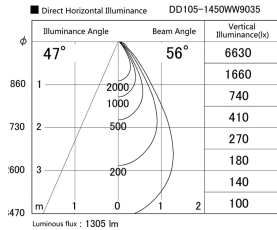

Item no. DD105-1450WW9035

Series Name: Φ 100 Lens type Adjustable downlight, Antiglare

Installation	Recessed mount
Type	
Fixture wattage	14W
Beam angle	56 deg
Color Temp.	3500K
CRI	Ra>90
Luminous	1305 lm
Body	Die-cast aluminum alloy
Body finish	N/A
Trim finish	White
Reflector finish	White
IP Rate	IP20
Light source	COB module
Input Voltage	AC220~240V
Dimming Type	Non-Dimmable
Certificate	CCC
Cut Hole	100mm

Height (Weight)	
31.8W	152 (0.9kg)
24.3W	152 (0.9kg)
21.0W	115 (0.8kg)
14.0W	115 (0.8kg)