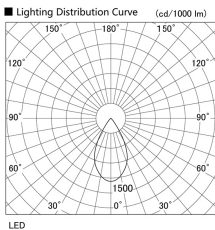

Item no. DD105-1450WW9035

Series Name: Φ 100 Lens type Adjustable downlight, Antiglare

Installation	Recessed mount
Type	
Fixture wattage	14W
Beam angle	56 deg
Color Temp.	3500K
CRI	Ra>90
Luminous	1305 lm
Body	Die-cast aluminum alloy
Body finish	N/A
Trim finish	White
Reflector finish	White
IP Rate	IP20
Light source	COB module
Input Voltage	AC220~240V
Dimming Type	Non-Dimmable
Certificate	CCC
Cut Hole	100mm

Height (Weight)	
31.8W	152 (0.9kg)
24.3W	152 (0.9kg)
21.0W	115 (0.8kg)
14.0W	115 (0.8kg)