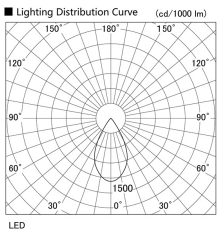

Item no. DD105-1450WW9035

Series Name:  $\Phi$ 100 Lens type Adjustable downlight, Antiglare

Installation	Recessed mount
Type	$\Phi$ 100 Lens type Adjustable downlight, Antiglare
Fixture wattage	14W
Beam angle	56 deg
Color Temp.	3500K
CRI	Ra>90
Luminous	1305 lm
Body	Die-cast aluminum alloy
Body finish	N/A
Trim finish	White
Reflector finish	White
IP Rate	IP20
Light source	COB module
Input Voltage	AC220~240V
Dimming Type	Non-Dimmable
Certificate	CCC
Cut Hole	100mm

Height (Weight)	
31.8W	152 (0.9kg)
24.3W	152 (0.9kg)
21.0W	115 (0.8kg)
14.0W	115 (0.8kg)