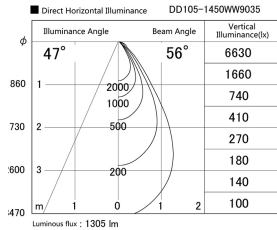

Item no. DD105-1450WW9035

Series Name:  $\Phi$ 100 Lens type Adjustable downlight, Antiglare

Installation	Recessed mount
Type	$\Phi$ 100 Lens type Adjustable downlight, Antiglare
Fixture wattage	14W
Beam angle	56 deg
Color Temp.	3500K
CRI	Ra>90
Luminous	1305 lm
Body	Die-cast aluminum alloy
Body finish	N/A
Trim finish	White
Reflector finish	White
IP Rate	IP20
Light source	COB module
Input Voltage	AC220~240V
Dimming Type	Non-Dimmable
Certificate	CCC
Cut Hole	100mm

Height (Weight)	
31.8W	152 (0.9kg)
24.3W	152 (0.9kg)
21.0W	115 (0.8kg)
14.0W	115 (0.8kg)