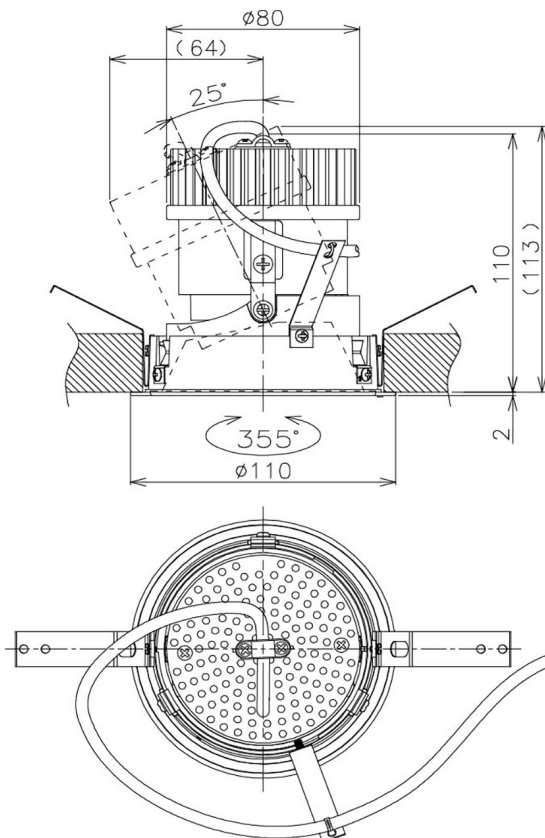

Item no. DD105-1450WW9035

Series Name:  $\Phi$ 100 Lens type Adjustable downlight, Antiglare

Installation	Recessed mount
Type	$\Phi$ 100 Lens type Adjustable downlight, Antiglare
Fixture wattage	14W
Beam angle	56 deg
Color Temp.	3500K
CRI	Ra>90
Luminous	1305 lm
Body	Die-cast aluminum alloy
Body finish	N/A
Trim finish	White
Reflector finish	White
IP Rate	IP20
Light source	COB module
Input Voltage	AC220~240V
Dimming Type	Non-Dimmable
Certificate	CCC
Cut Hole	100mm

Height (Weight)	
31.8W	152 (0.9kg)
24.3W	152 (0.9kg)
21.0W	115 (0.8kg)
14.0W	115 (0.8kg)