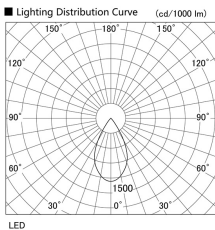

Item no. DD105-1450WW9040

Series Name: Φ 100 Lens type Adjustable downlight, Antiglare

Installation	Recessed mount
Type	
Fixture wattage	14W
Beam angle	56 deg
Color Temp.	4000K
CRI	Ra>90
Luminous	1315 lm
Body	Die-cast aluminum alloy
Body finish	N/A
Trim finish	White
Reflector finish	White
IP Rate	IP20
Light source	COB module
Input Voltage	AC220~240V
Dimming Type	Non-Dimmable
Certificate	CCC
Cut Hole	100mm

Height (Weight)	
31.8W	152 (0.9kg)
24.3W	152 (0.9kg)
21.0W	115 (0.8kg)
14.0W	115 (0.8kg)