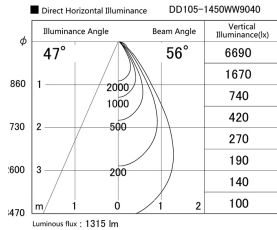

Item no. DD105-1450WW9040

Series Name: Φ 100 Lens type Adjustable downlight, Antiglare

Installation	Recessed mount
Type	
Fixture wattage	14W
Beam angle	56 deg
Color Temp.	4000K
CRI	Ra>90
Luminous	1315 lm
Body	Die-cast aluminum alloy
Body finish	N/A
Trim finish	White
Reflector finish	White
IP Rate	IP20
Light source	COB module
Input Voltage	AC220~240V
Dimming Type	Non-Dimmable
Certificate	CCC
Cut Hole	100mm

Height (Weight)	
31.8W	152 (0.9kg)
24.3W	152 (0.9kg)
21.0W	115 (0.8kg)
14.0W	115 (0.8kg)