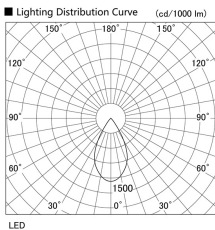

Item no. DD105-1450WW9040

Series Name: Φ 100 Lens type Adjustable downlight, Antiglare

Installation	Recessed mount
Type	Φ 100 Lens type Adjustable downlight, Antiglare
Fixture wattage	14W
Beam angle	56 deg
Color Temp.	4000K
CRI	Ra>90
Luminous	1315 lm
Body	Die-cast aluminum alloy
Body finish	N/A
Trim finish	White
Reflector finish	White
IP Rate	IP20
Light source	COB module
Input Voltage	AC220~240V
Dimming Type	Non-Dimmable
Certificate	CCC
Cut Hole	100mm

Height (Weight)	
31.8W	152 (0.9kg)
24.3W	152 (0.9kg)
21.0W	115 (0.8kg)
14.0W	115 (0.8kg)