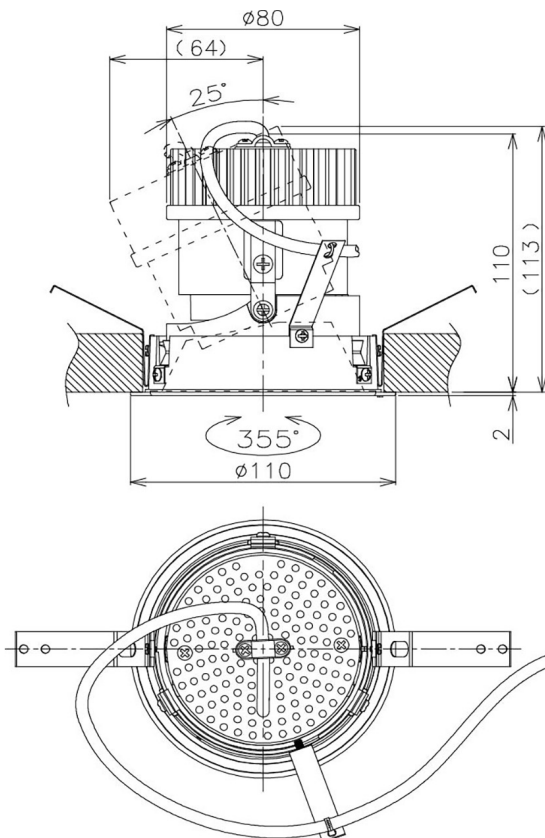

Item no. DD105-1450WW9040

Series Name: Φ 100 Lens type Adjustable downlight, Antiglare

Installation	Recessed mount
Type	Φ 100 Lens type Adjustable downlight, Antiglare
Fixture wattage	14W
Beam angle	56 deg
Color Temp.	4000K
CRI	Ra>90
Luminous	1315 lm
Body	Die-cast aluminum alloy
Body finish	N/A
Trim finish	White
Reflector finish	White
IP Rate	IP20
Light source	COB module
Input Voltage	AC220~240V
Dimming Type	Non-Dimmable
Certificate	CCC
Cut Hole	100mm

Height (Weight)	
31.8W	152 (0.9kg)
24.3W	152 (0.9kg)
21.0W	115 (0.8kg)
14.0W	115 (0.8kg)