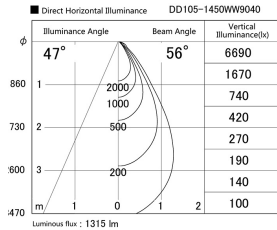

Item no. DD105-1450WW9040

Series Name: Φ 100 Lens type Adjustable downlight, Antiglare

Installation	Recessed mount
Type	Φ 100 Lens type Adjustable downlight, Antiglare
Fixture wattage	14W
Beam angle	56 deg
Color Temp.	4000K
CRI	Ra>90
Luminous	1315 lm
Body	Die-cast aluminum alloy
Body finish	N/A
Trim finish	White
Reflector finish	White
IP Rate	IP20
Light source	COB module
Input Voltage	AC220~240V
Dimming Type	Non-Dimmable
Certificate	CCC
Cut Hole	100mm

Height (Weight)	
31.8W	152 (0.9kg)
24.3W	152 (0.9kg)
21.0W	115 (0.8kg)
14.0W	115 (0.8kg)