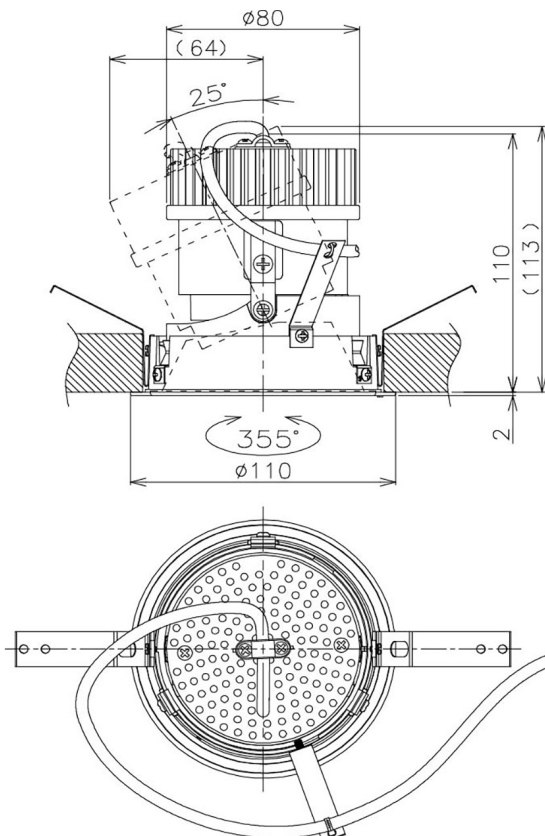

Item no. DD105-1450WW9040

Series Name: Φ 100 Lens type Adjustable downlight, Antiglare

Installation	Recessed mount
Type	
Fixture wattage	14W
Beam angle	56 deg
Color Temp.	4000K
CRI	Ra>90
Luminous	1315 lm
Body	Die-cast aluminum alloy
Body finish	N/A
Trim finish	White
Reflector finish	White
IP Rate	IP20
Light source	COB module
Input Voltage	AC220~240V
Dimming Type	Non-Dimmable
Certificate	CCC
Cut Hole	100mm

Height (Weight)	
31.8W	152 (0.9kg)
24.3W	152 (0.9kg)
21.0W	115 (0.8kg)
14.0W	115 (0.8kg)