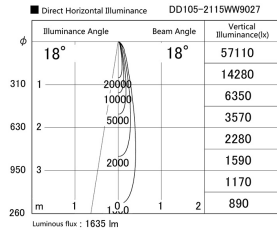

Item no. DD105-2115WW9027

Series Name: Φ 100 Lens type Adjustable downlight, Antiglare

Installation	Recessed mount
Type	
Fixture wattage	21W
Beam angle	18 deg
Color Temp.	2700K
CRI	Ra>90
Luminous	1635 lm
Body	Die-cast aluminum alloy
Body finish	N/A
Trim finish	White
Reflector finish	White
IP Rate	IP20
Light source	COB module
Input Voltage	AC220~240V
Dimming Type	Non-Dimmable
Certificate	CCC
Cut Hole	100mm

Height (Weight)	
31.8W	152 (0.9kg)
24.3W	152 (0.9kg)
21.0W	115 (0.8kg)
14.0W	115 (0.8kg)