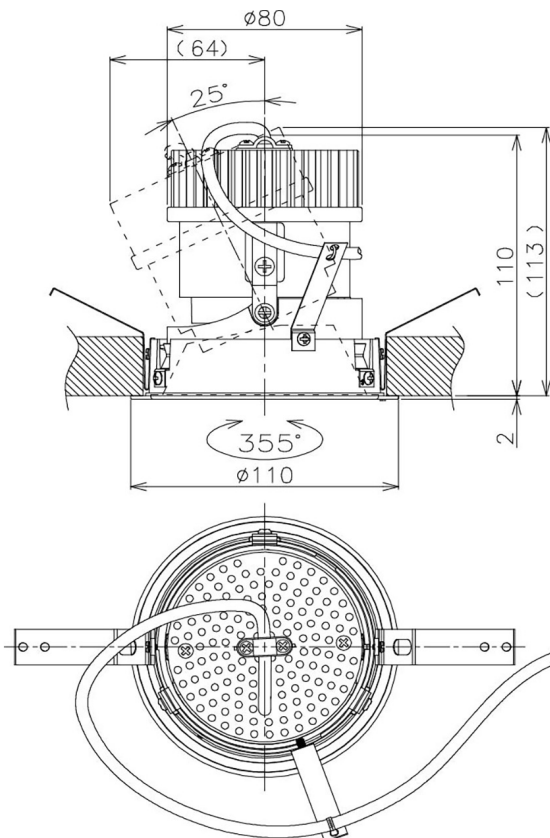

Item no. DD105-2115WW9027

Series Name: Φ 100 Lens type Adjustable downlight, Antiglare

Installation	Recessed mount
Type	Φ 100 Lens type Adjustable downlight, Antiglare
Fixture wattage	21W
Beam angle	18 deg
Color Temp.	2700K
CRI	Ra>90
Luminous	1635 lm
Body	Die-cast aluminum alloy
Body finish	N/A
Trim finish	White
Reflector finish	White
IP Rate	IP20
Light source	COB module
Input Voltage	AC220~240V
Dimming Type	Non-Dimmable
Certificate	CCC
Cut Hole	100mm

Height (Weight)	
31.8W	152 (0.9kg)
24.3W	152 (0.9kg)
21.0W	115 (0.8kg)
14.0W	115 (0.8kg)