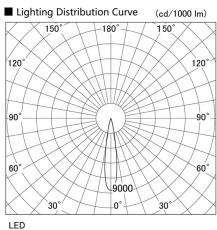

Item no. DD105-2115WW9027

Series Name: Φ 100 Lens type Adjustable downlight, Antiglare

Installation	Recessed mount
Type	Φ 100 Lens type Adjustable downlight, Antiglare
Fixture wattage	21W
Beam angle	18 deg
Color Temp.	2700K
CRI	Ra>90
Luminous	1635 lm
Body	Die-cast aluminum alloy
Body finish	N/A
Trim finish	White
Reflector finish	White
IP Rate	IP20
Light source	COB module
Input Voltage	AC220~240V
Dimming Type	Non-Dimmable
Certificate	CCC
Cut Hole	100mm

Height (Weight)	
31.8W	152 (0.9kg)
24.3W	152 (0.9kg)
21.0W	115 (0.8kg)
14.0W	115 (0.8kg)