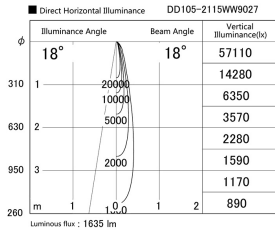

Item no. DD105-2115WW9027

Series Name: Φ 100 Lens type Adjustable downlight, Antiglare

Installation	Recessed mount
Type	Φ 100 Lens type Adjustable downlight, Antiglare
Fixture wattage	21W
Beam angle	18 deg
Color Temp.	2700K
CRI	Ra>90
Luminous	1635 lm
Body	Die-cast aluminum alloy
Body finish	N/A
Trim finish	White
Reflector finish	White
IP Rate	IP20
Light source	COB module
Input Voltage	AC220~240V
Dimming Type	Non-Dimmable
Certificate	CCC
Cut Hole	100mm

Height (Weight)	
31.8W	152 (0.9kg)
24.3W	152 (0.9kg)
21.0W	115 (0.8kg)
14.0W	115 (0.8kg)