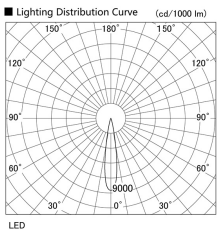

Item no. DD105-2115WW9027

Series Name: Φ 100 Lens type Adjustable downlight, Antiglare

Installation	Recessed mount
Type	
Fixture wattage	21W
Beam angle	18 deg
Color Temp.	2700K
CRI	Ra>90
Luminous	1635 lm
Body	Die-cast aluminum alloy
Body finish	N/A
Trim finish	White
Reflector finish	White
IP Rate	IP20
Light source	COB module
Input Voltage	AC220~240V
Dimming Type	Non-Dimmable
Certificate	CCC
Cut Hole	100mm

Height (Weight)	
31.8W	152 (0.9kg)
24.3W	152 (0.9kg)
21.0W	115 (0.8kg)
14.0W	115 (0.8kg)