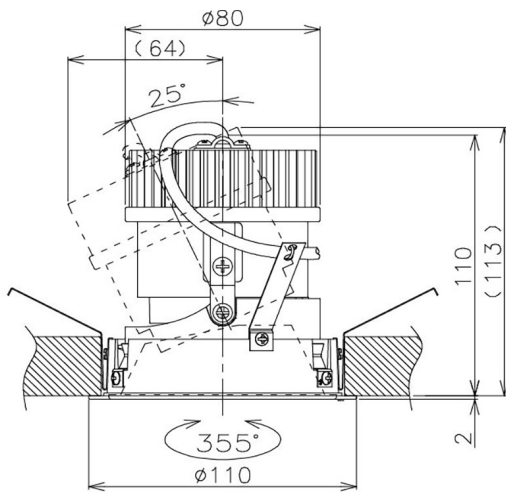

Item no. DD105-2115WW9027

Series Name: Φ 100 Lens type Adjustable downlight, Antiglare

Installation	Recessed mount
Type	
Fixture wattage	21W
Beam angle	18 deg
Color Temp.	2700K
CRI	Ra>90
Luminous	1635 lm
Body	Die-cast aluminum alloy
Body finish	N/A
Trim finish	White
Reflector finish	White
IP Rate	IP20
Light source	COB module
Input Voltage	AC220~240V
Dimming Type	Non-Dimmable
Certificate	CCC
Cut Hole	100mm

Height (Weight)	
31.8W	152 (0.9kg)
24.3W	152 (0.9kg)
21.0W	115 (0.8kg)
14.0W	115 (0.8kg)