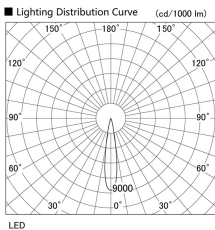

Item no. DD105-2115WW9030

Series Name: Φ 100 Lens type Adjustable downlight, Antiglare

Installation	Recessed mount
Type	Φ 100 Lens type Adjustable downlight, Antiglare
Fixture wattage	21W
Beam angle	18 deg
Color Temp.	3000K
CRI	Ra>90
Luminous	1705 lm
Body	Die-cast aluminum alloy
Body finish	N/A
Trim finish	White
Reflector finish	White
IP Rate	IP20
Light source	COB module
Input Voltage	AC220~240V
Dimming Type	Non-Dimmable
Certificate	CCC
Cut Hole	100mm

Height (Weight)	
31.8W	152 (0.9kg)
24.3W	152 (0.9kg)
21.0W	115 (0.8kg)
14.0W	115 (0.8kg)