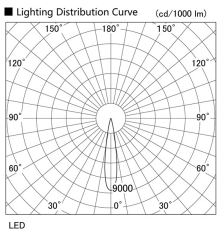

Item no. DD105-2115WW9030

Series Name: Φ 100 Lens type Adjustable downlight, Antiglare

Installation	Recessed mount
Type	
Fixture wattage	21W
Beam angle	18 deg
Color Temp.	3000K
CRI	Ra>90
Luminous	1705 lm
Body	Die-cast aluminum alloy
Body finish	N/A
Trim finish	White
Reflector finish	White
IP Rate	IP20
Light source	COB module
Input Voltage	AC220~240V
Dimming Type	Non-Dimmable
Certificate	CCC
Cut Hole	100mm

Height (Weight)	
31.8W	152 (0.9kg)
24.3W	152 (0.9kg)
21.0W	115 (0.8kg)
14.0W	115 (0.8kg)