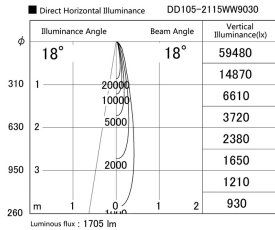

Item no. DD105-2115WW9030

Series Name: Φ 100 Lens type Adjustable downlight, Antiglare

Installation	Recessed mount
Type	
Fixture wattage	21W
Beam angle	18 deg
Color Temp.	3000K
CRI	Ra>90
Luminous	1705 lm
Body	Die-cast aluminum alloy
Body finish	N/A
Trim finish	White
Reflector finish	White
IP Rate	IP20
Light source	COB module
Input Voltage	AC220~240V
Dimming Type	Non-Dimmable
Certificate	CCC
Cut Hole	100mm

Height (Weight)	
31.8W	152 (0.9kg)
24.3W	152 (0.9kg)
21.0W	115 (0.8kg)
14.0W	115 (0.8kg)