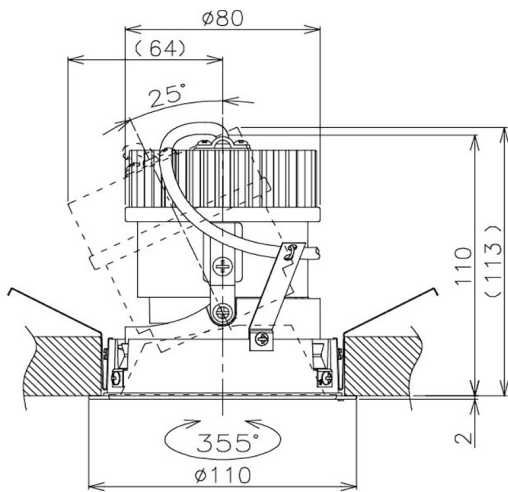

Item no. DD105-2115WW9030

Series Name: Φ 100 Lens type Adjustable downlight, Antiglare

Installation	Recessed mount
Type	
Fixture wattage	21W
Beam angle	18 deg
Color Temp.	3000K
CRI	Ra>90
Luminous	1705 lm
Body	Die-cast aluminum alloy
Body finish	N/A
Trim finish	White
Reflector finish	White
IP Rate	IP20
Light source	COB module
Input Voltage	AC220~240V
Dimming Type	Non-Dimmable
Certificate	CCC
Cut Hole	100mm

Height (Weight)	
31.8W	152 (0.9kg)
24.3W	152 (0.9kg)
21.0W	115 (0.8kg)
14.0W	115 (0.8kg)