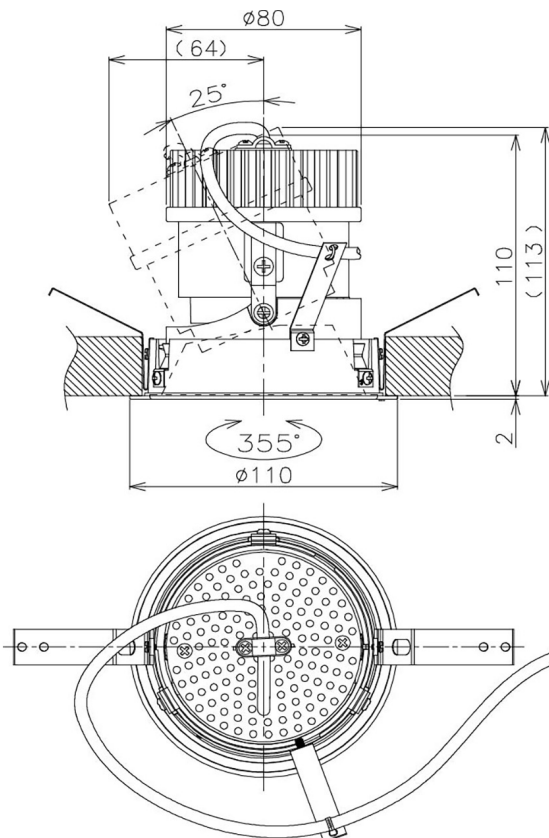

Item no. DD105-2115WW9030

Series Name: Φ 100 Lens type Adjustable downlight, Antiglare

Installation	Recessed mount
Type	
Fixture wattage	21W
Beam angle	18 deg
Color Temp.	3000K
CRI	Ra>90
Luminous	1705 lm
Body	Die-cast aluminum alloy
Body finish	N/A
Trim finish	White
Reflector finish	White
IP Rate	IP20
Light source	COB module
Input Voltage	AC220~240V
Dimming Type	Non-Dimmable
Certificate	CCC
Cut Hole	100mm

Height (Weight)	
31.8W	152 (0.9kg)
24.3W	152 (0.9kg)
21.0W	115 (0.8kg)
14.0W	115 (0.8kg)