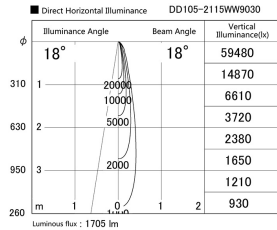

Item no. DD105-2115WW9030

Series Name: Φ 100 Lens type Adjustable downlight, Antiglare

Installation	Recessed mount
Type	Φ 100 Lens type Adjustable downlight, Antiglare
Fixture wattage	21W
Beam angle	18 deg
Color Temp.	3000K
CRI	Ra>90
Luminous	1705 lm
Body	Die-cast aluminum alloy
Body finish	N/A
Trim finish	White
Reflector finish	White
IP Rate	IP20
Light source	COB module
Input Voltage	AC220~240V
Dimming Type	Non-Dimmable
Certificate	CCC
Cut Hole	100mm

Height (Weight)	
31.8W	152 (0.9kg)
24.3W	152 (0.9kg)
21.0W	115 (0.8kg)
14.0W	115 (0.8kg)