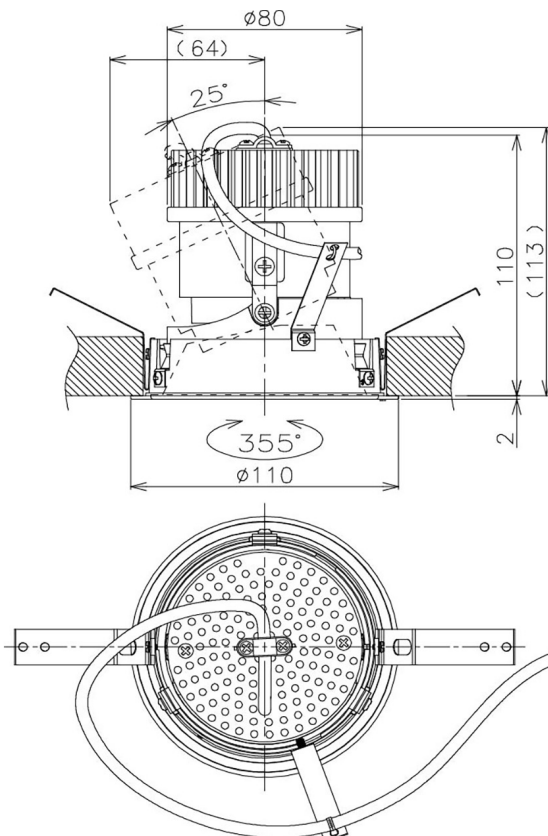

Item no. DD105-2115WW9030

Series Name: Φ 100 Lens type Adjustable downlight, Antiglare

Installation	Recessed mount
Type	Φ 100 Lens type Adjustable downlight, Antiglare
Fixture wattage	21W
Beam angle	18 deg
Color Temp.	3000K
CRI	Ra>90
Luminous	1705 lm
Body	Die-cast aluminum alloy
Body finish	N/A
Trim finish	White
Reflector finish	White
IP Rate	IP20
Light source	COB module
Input Voltage	AC220~240V
Dimming Type	Non-Dimmable
Certificate	CCC
Cut Hole	100mm

Height (Weight)	
31.8W	152 (0.9kg)
24.3W	152 (0.9kg)
21.0W	115 (0.8kg)
14.0W	115 (0.8kg)